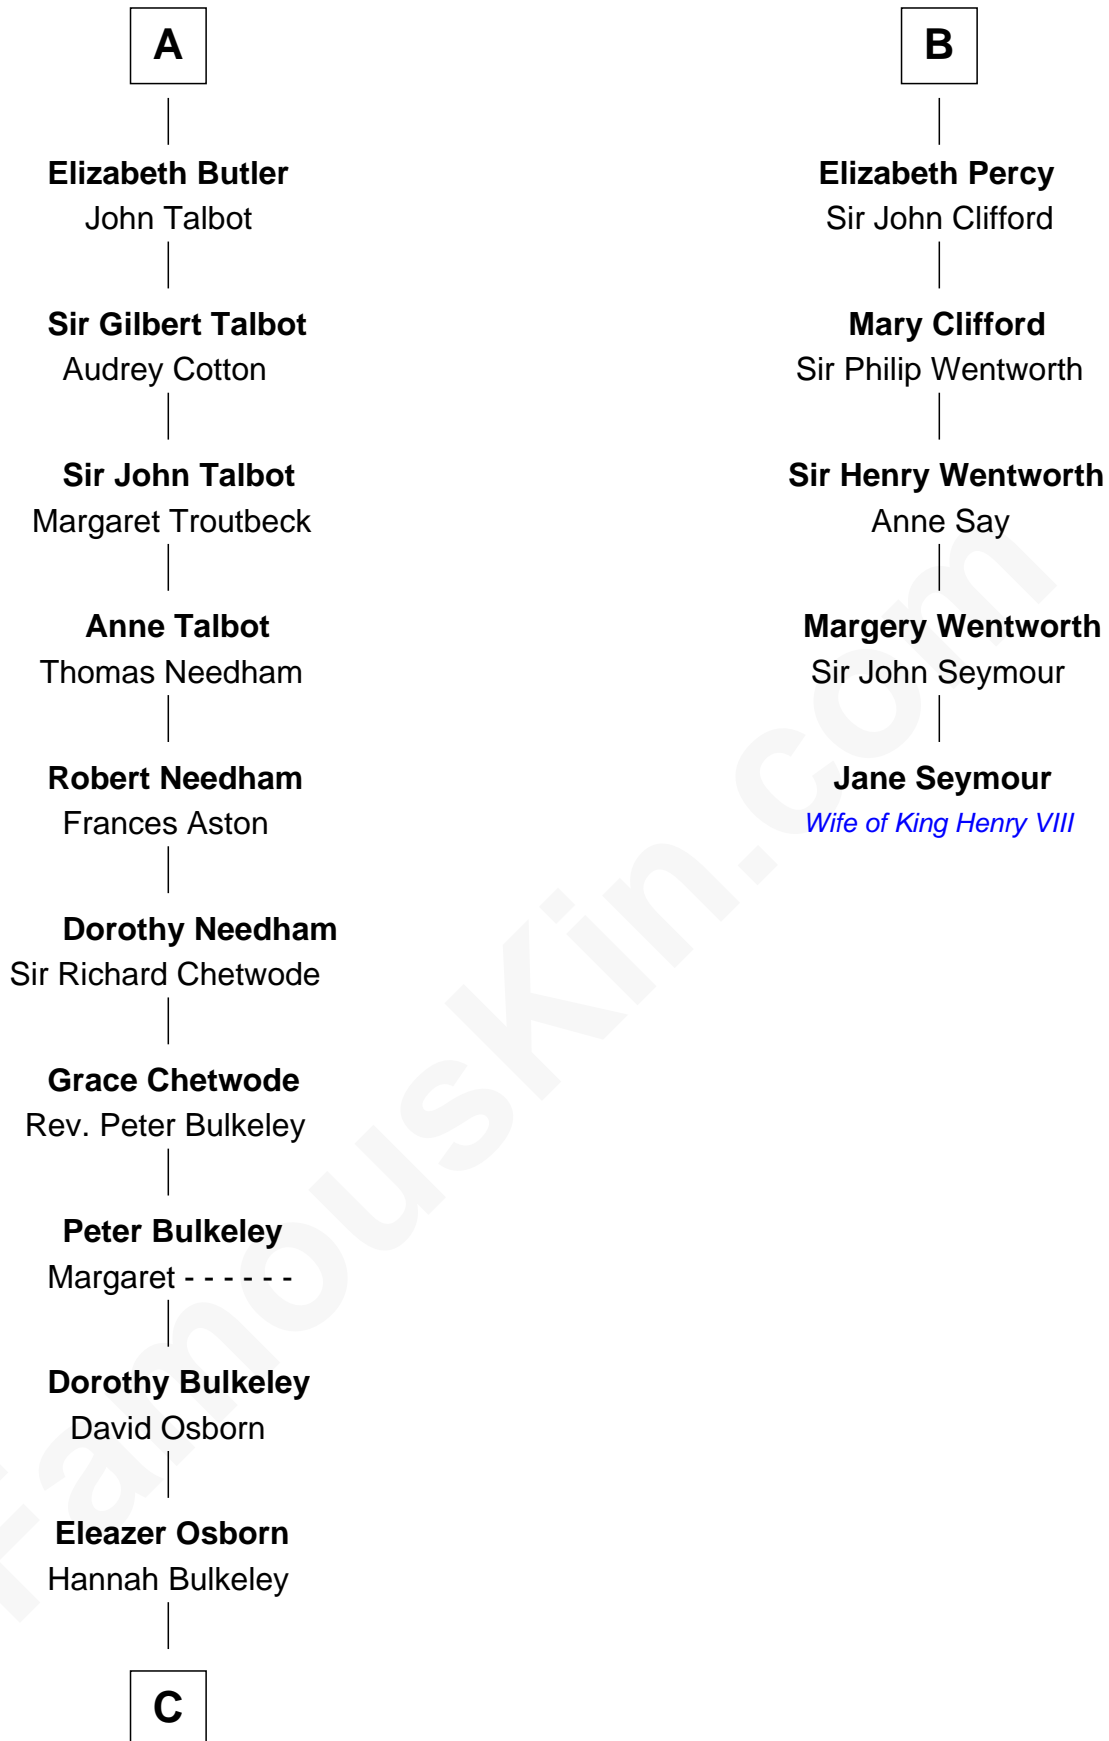

FamousKin.com

Relationship Chart of

Jay Gould

American Railroad "Robber Baron"

11th cousin 9 times removed of

Jane Seymour

3rd Wife of King Henry VIII

Roger le Bigod

Ida de Tony

C

—
Eleazer Osborn

Sarah Burr

—
Anna Osborn

Abraham Gould

—
John Burr Gould

Mary More

—
Jay Gould

"Robber Baron"

FamousKin.com