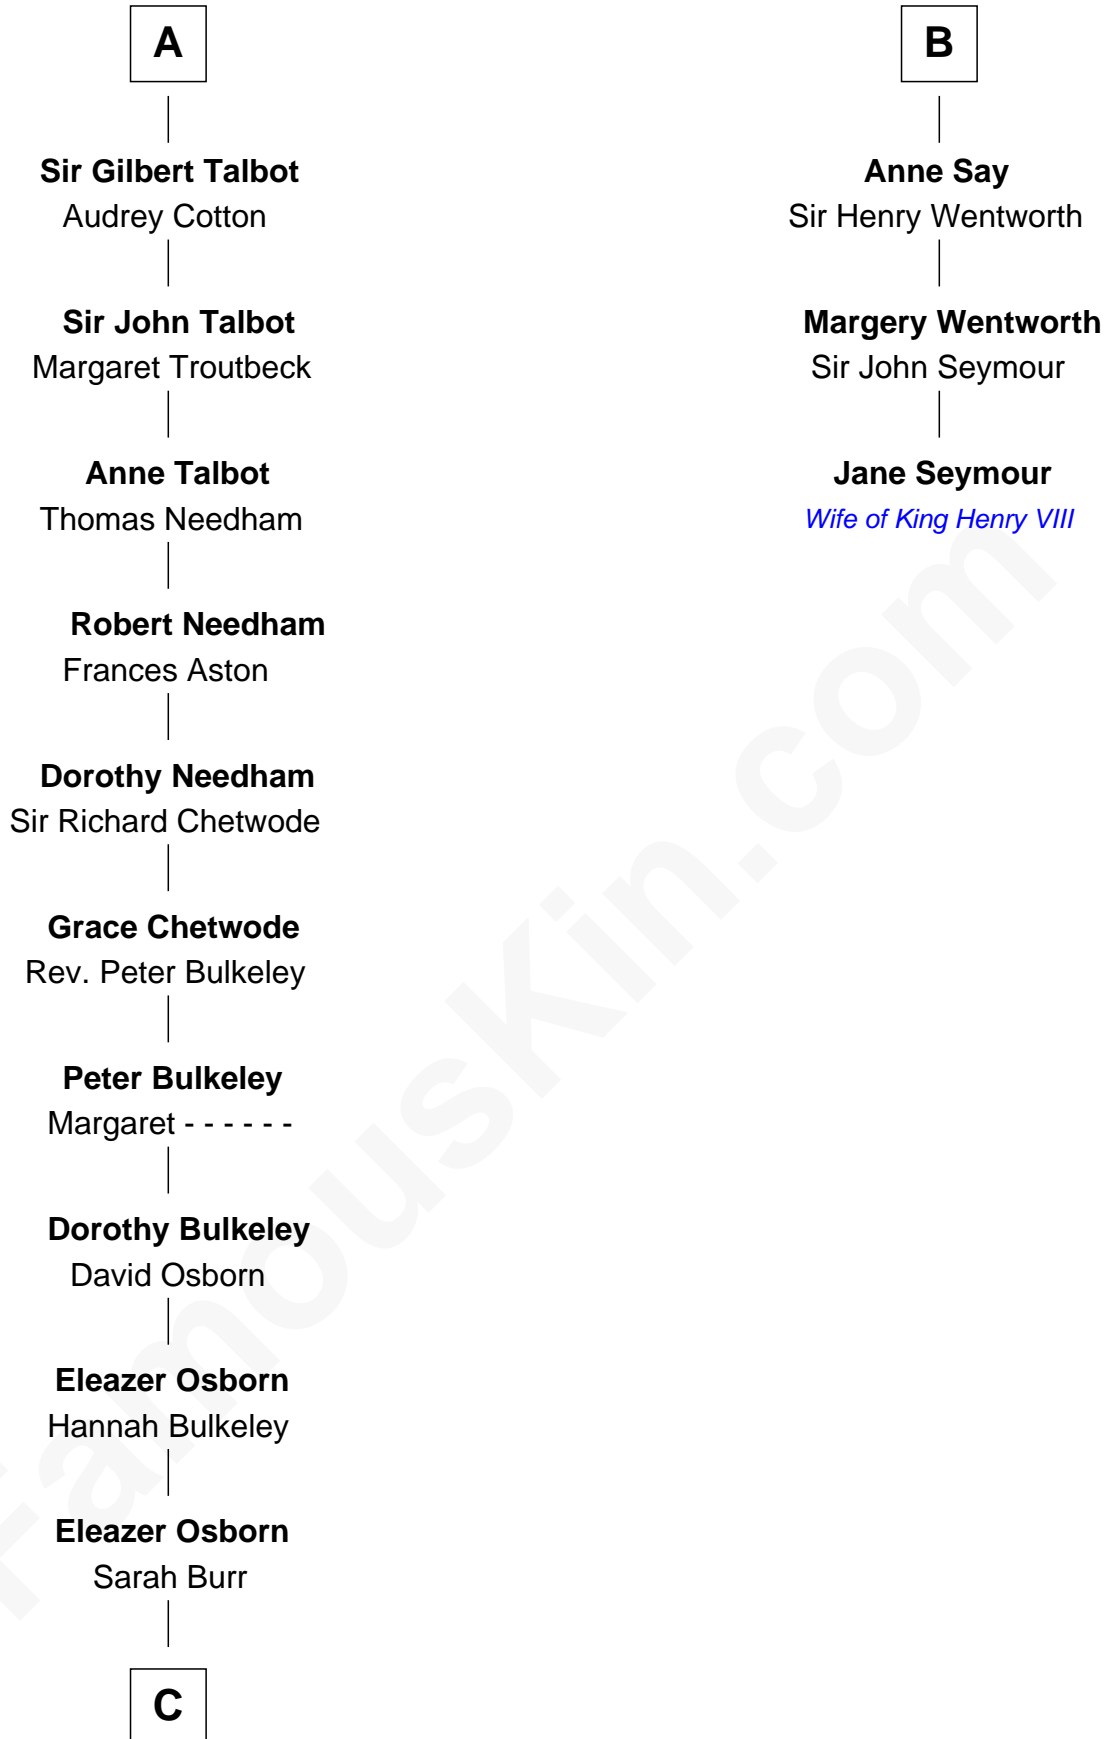

FamousKin.com

Relationship Chart of

Jay Gould

American Railroad "Robber Baron"

9th cousin 10 times removed of

Jane Seymour

3rd Wife of King Henry VIII

Sir Humphrey de Bohun

Maud of Eu

C

—
Anna Osborn
Abraham Gould

—
John Burr Gould
Mary More

—
Jay Gould
"Robber Baron"

FamousKin.com