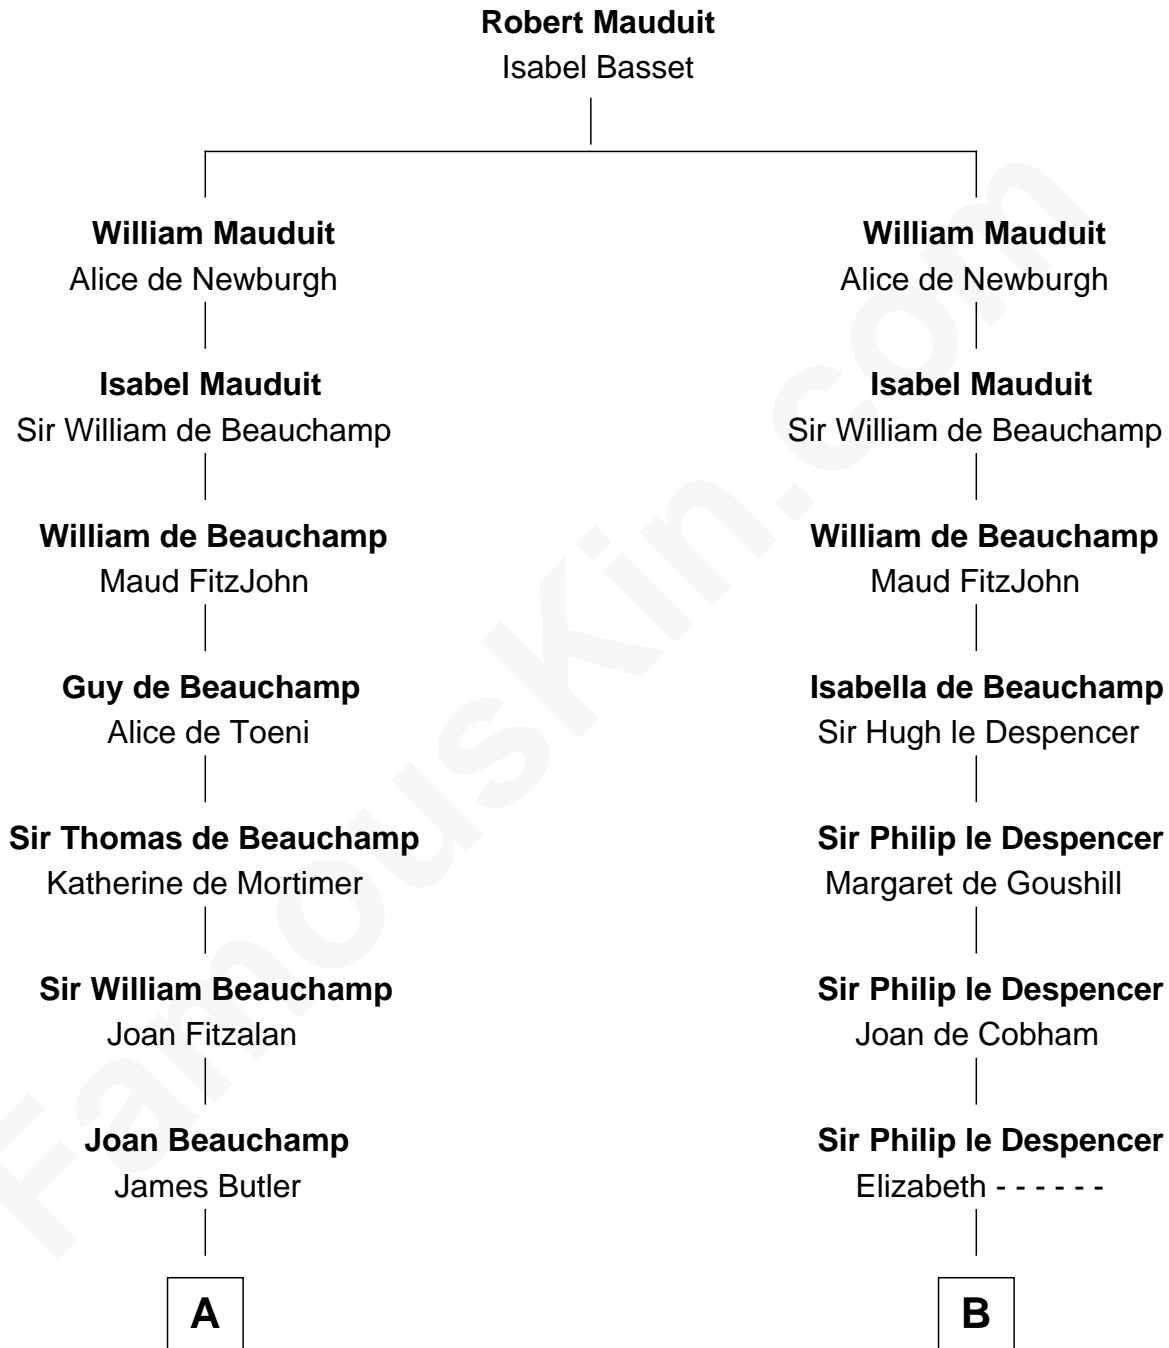

FamousKin.com

Relationship Chart of

Jay Gould

American Railroad "Robber Baron"

12th cousin 8 times removed of

Jane Seymour

3rd Wife of King Henry VIII

C

—
Eleazer Osborn

Sarah Burr

—
Anna Osborn

Abraham Gould

—
John Burr Gould

Mary More

—
Jay Gould

"Robber Baron"