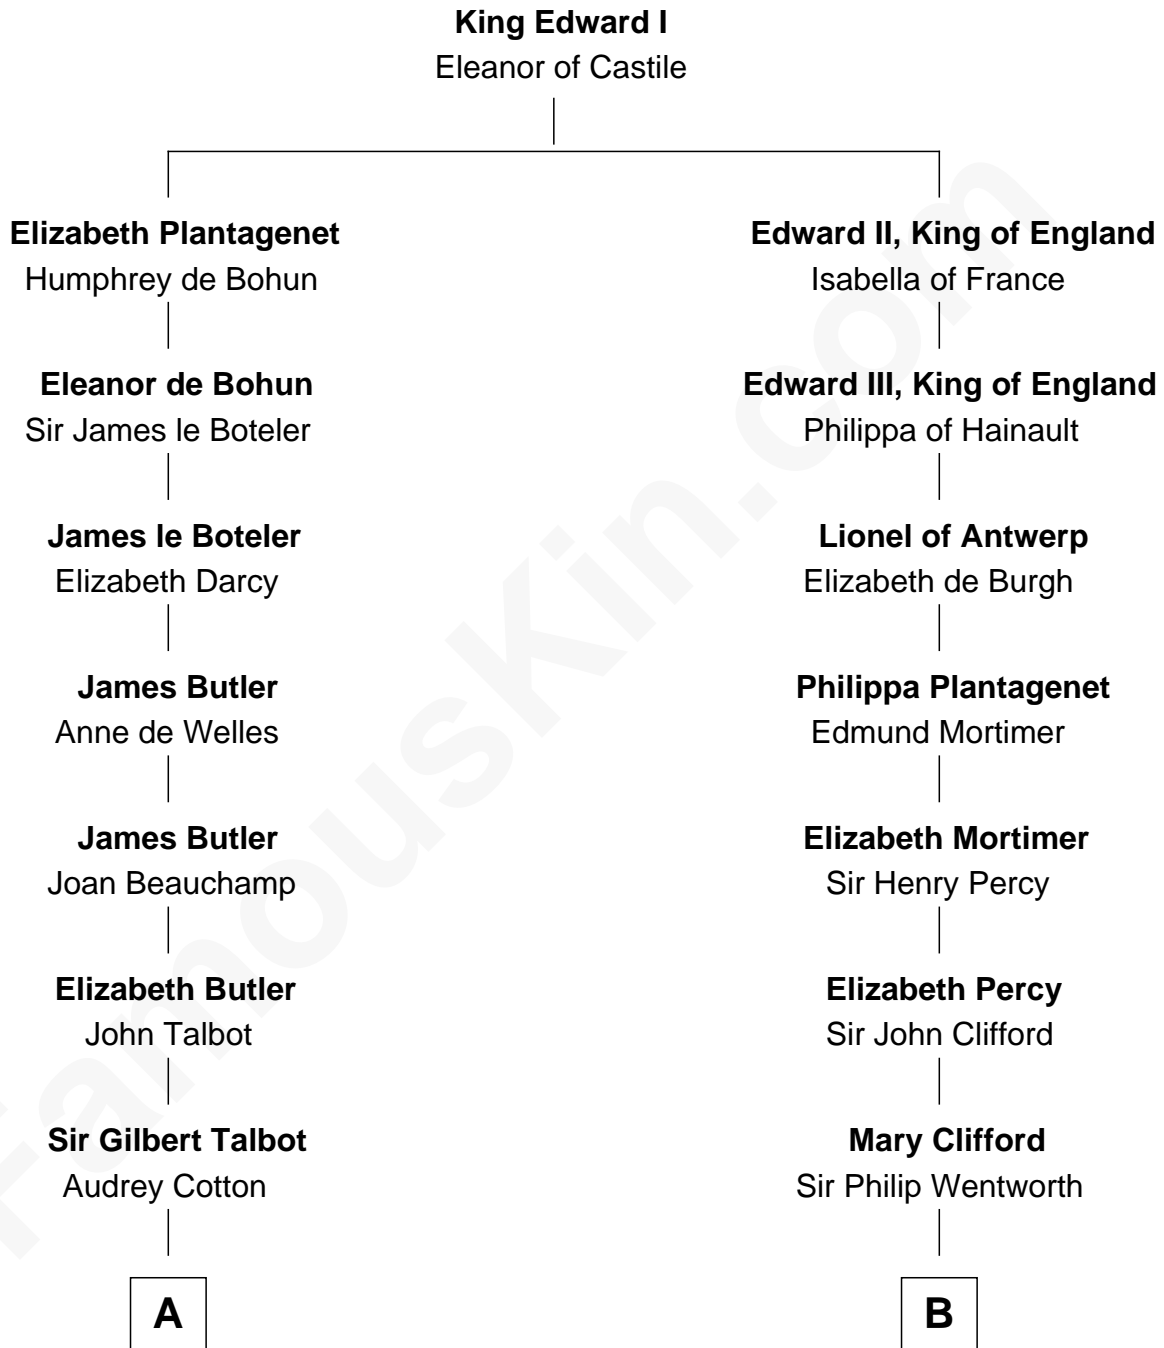

FamousKin.com

Relationship Chart of

Jay Gould

American Railroad "Robber Baron"

9th cousin 9 times removed of

Jane Seymour

3rd Wife of King Henry VIII

C

|
John Burr Gould

Mary More

|
Jay Gould

"Robber Baron"

FamousKin.com