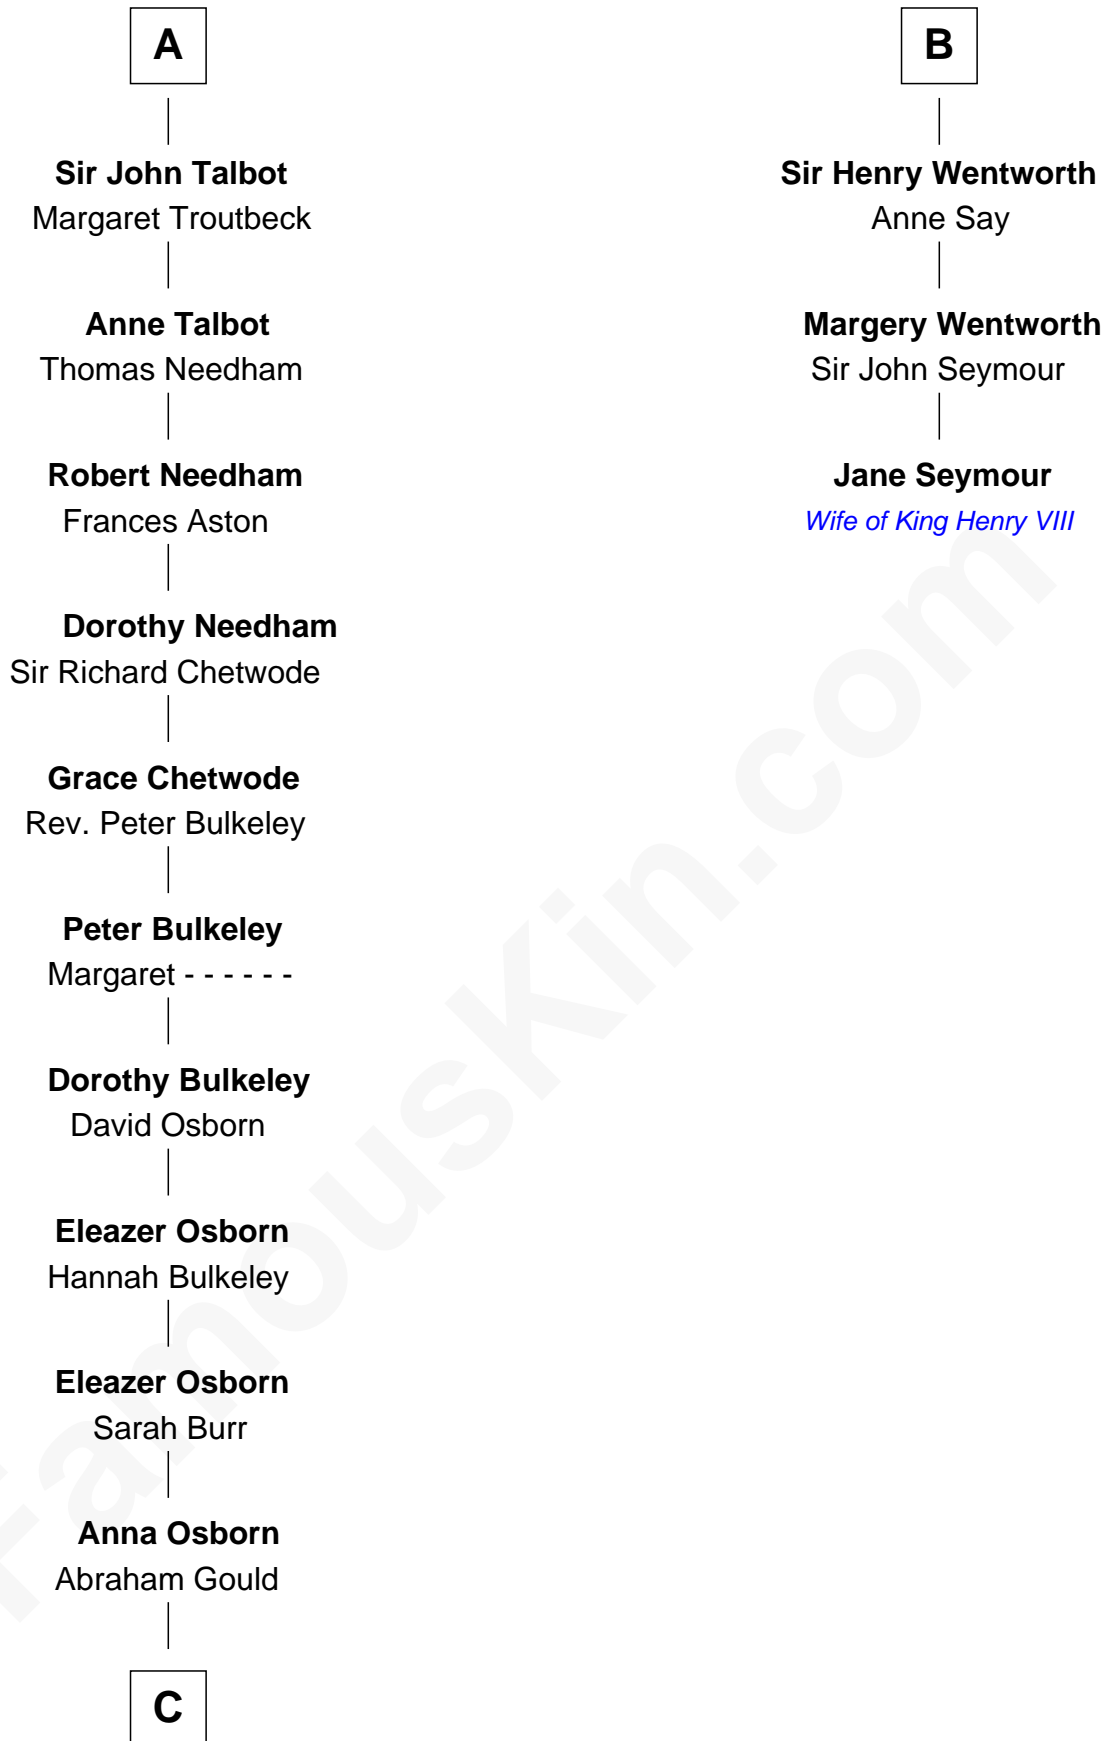

FamousKin.com

Relationship Chart of

Jay Gould

American Railroad "Robber Baron"

9th cousin 9 times removed of

Jane Seymour

3rd Wife of King Henry VIII

C

|
John Burr Gould

Mary More

|
Jay Gould

"Robber Baron"

FamousKin.com