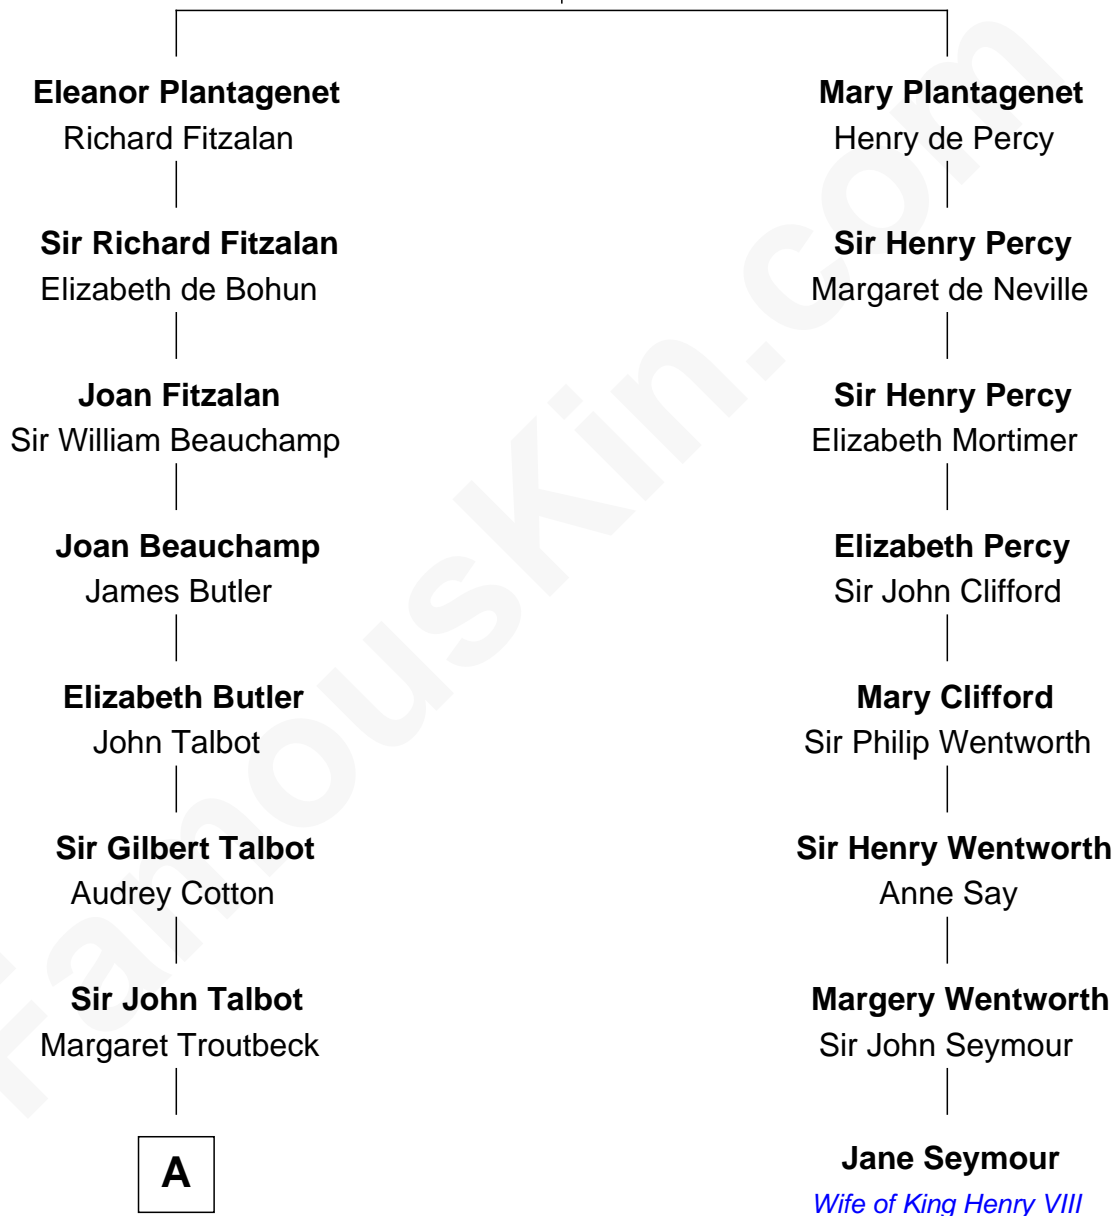

FamousKin.com

Relationship Chart of

Jay Gould

American Railroad "Robber Baron"

7th cousin 10 times removed of

Jane Seymour

3rd Wife of King Henry VIII

Henry Plantagenet
Maud de Chaworth

A

—
Anne Talbot

Thomas Needham

—
Robert Needham

Frances Aston

—
Dorothy Needham

Sir Richard Chetwode

—
Grace Chetwode

Sarah Burr

—
Anna Osborn

Abraham Gould

—
John Burr Gould

Mary More

—
Jay Gould

"Robber Baron"