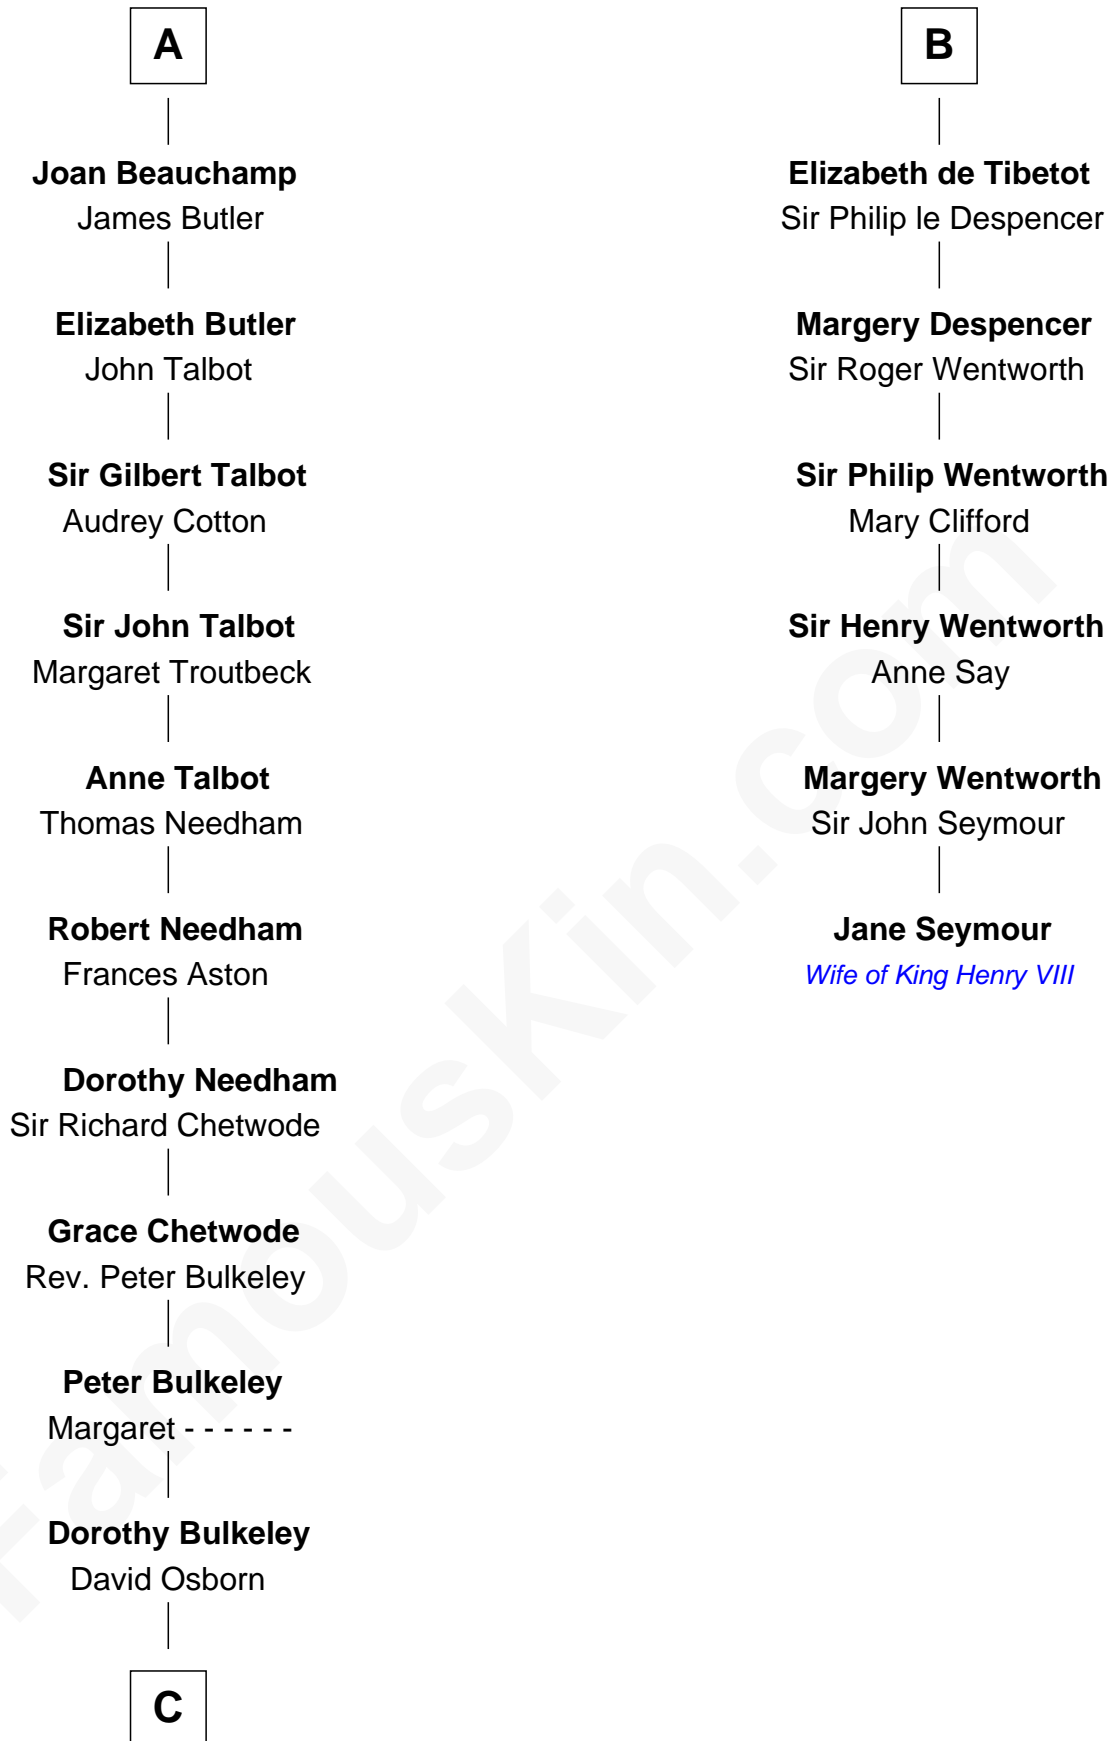

FamousKin.com

Relationship Chart of

Jay Gould

American Railroad "Robber Baron"

12th cousin 9 times removed of

Jane Seymour

3rd Wife of King Henry VIII

C

—
Eleazer Osborn
Hannah Bulkeley

—
Eleazer Osborn
Sarah Burr

—
Anna Osborn
Abraham Gould

—
John Burr Gould
Mary More

—
Jay Gould
"Robber Baron"

FamousKin.com