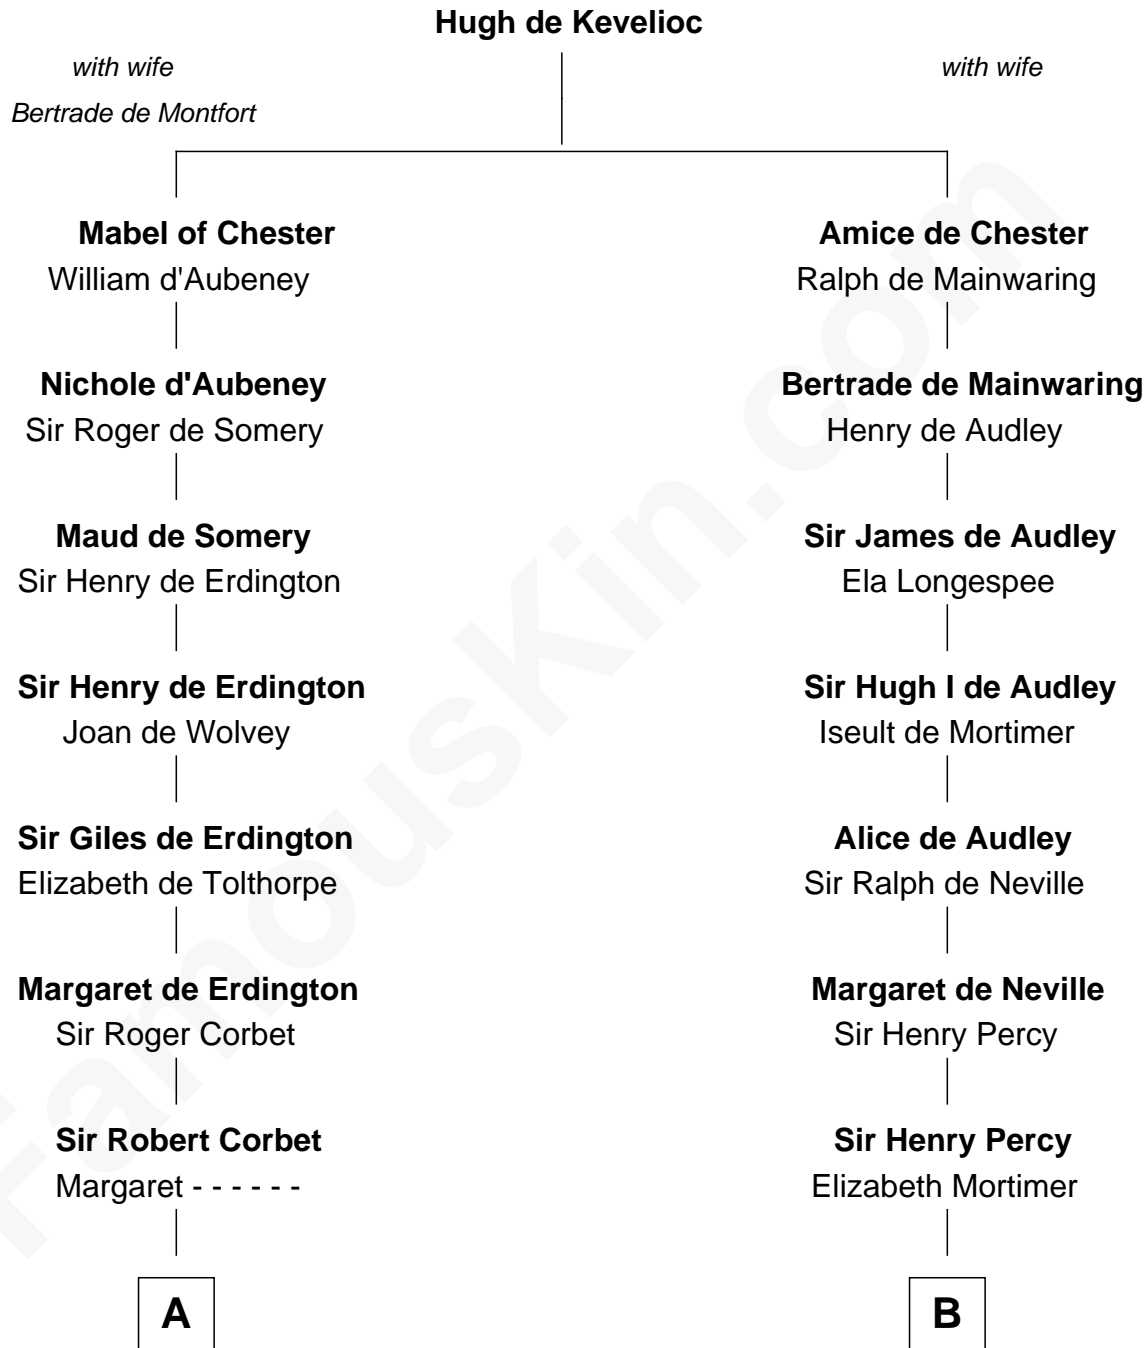

FamousKin.com

Relationship Chart of

Jay Gould

American Railroad "Robber Baron"

11th cousin 8 times removed of

Jane Seymour

3rd Wife of King Henry VIII

C

—
Anna Osborn
Abraham Gould

—
John Burr Gould
Mary More

—
Jay Gould
"Robber Baron"

FamousKin.com