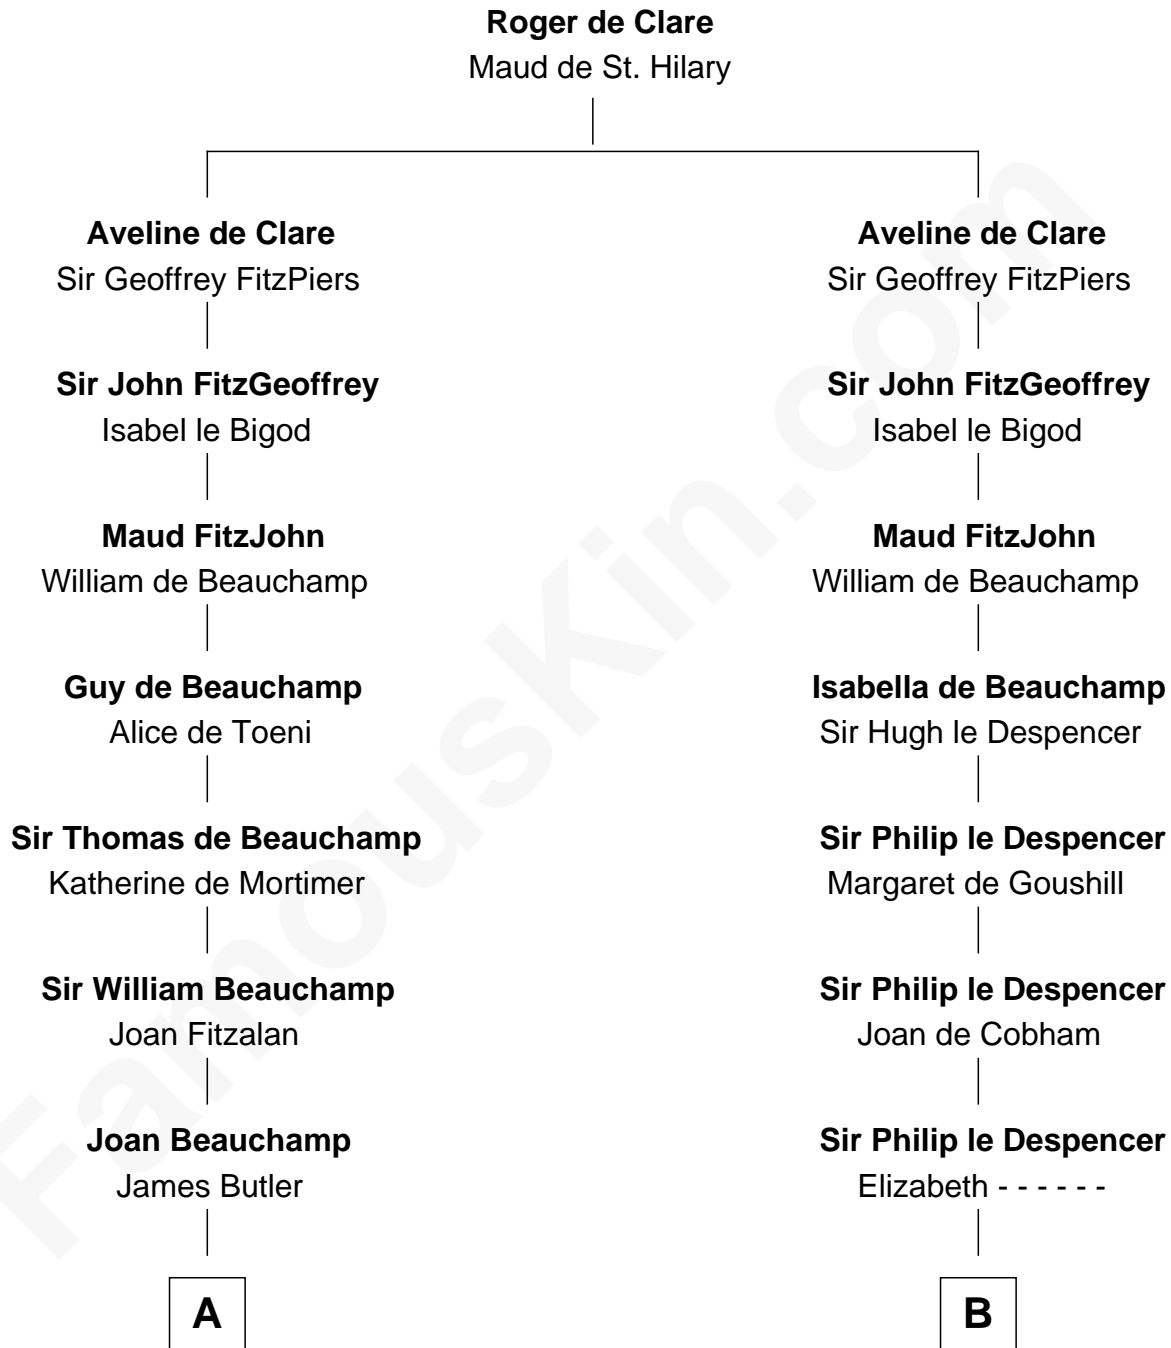

FamousKin.com

Relationship Chart of

Jay Gould

American Railroad "Robber Baron"

12th cousin 8 times removed of

Jane Seymour

3rd Wife of King Henry VIII

C

—
Eleazer Osborn

Sarah Burr

—
Anna Osborn

Abraham Gould

—
John Burr Gould

Mary More

—
Jay Gould

"Robber Baron"