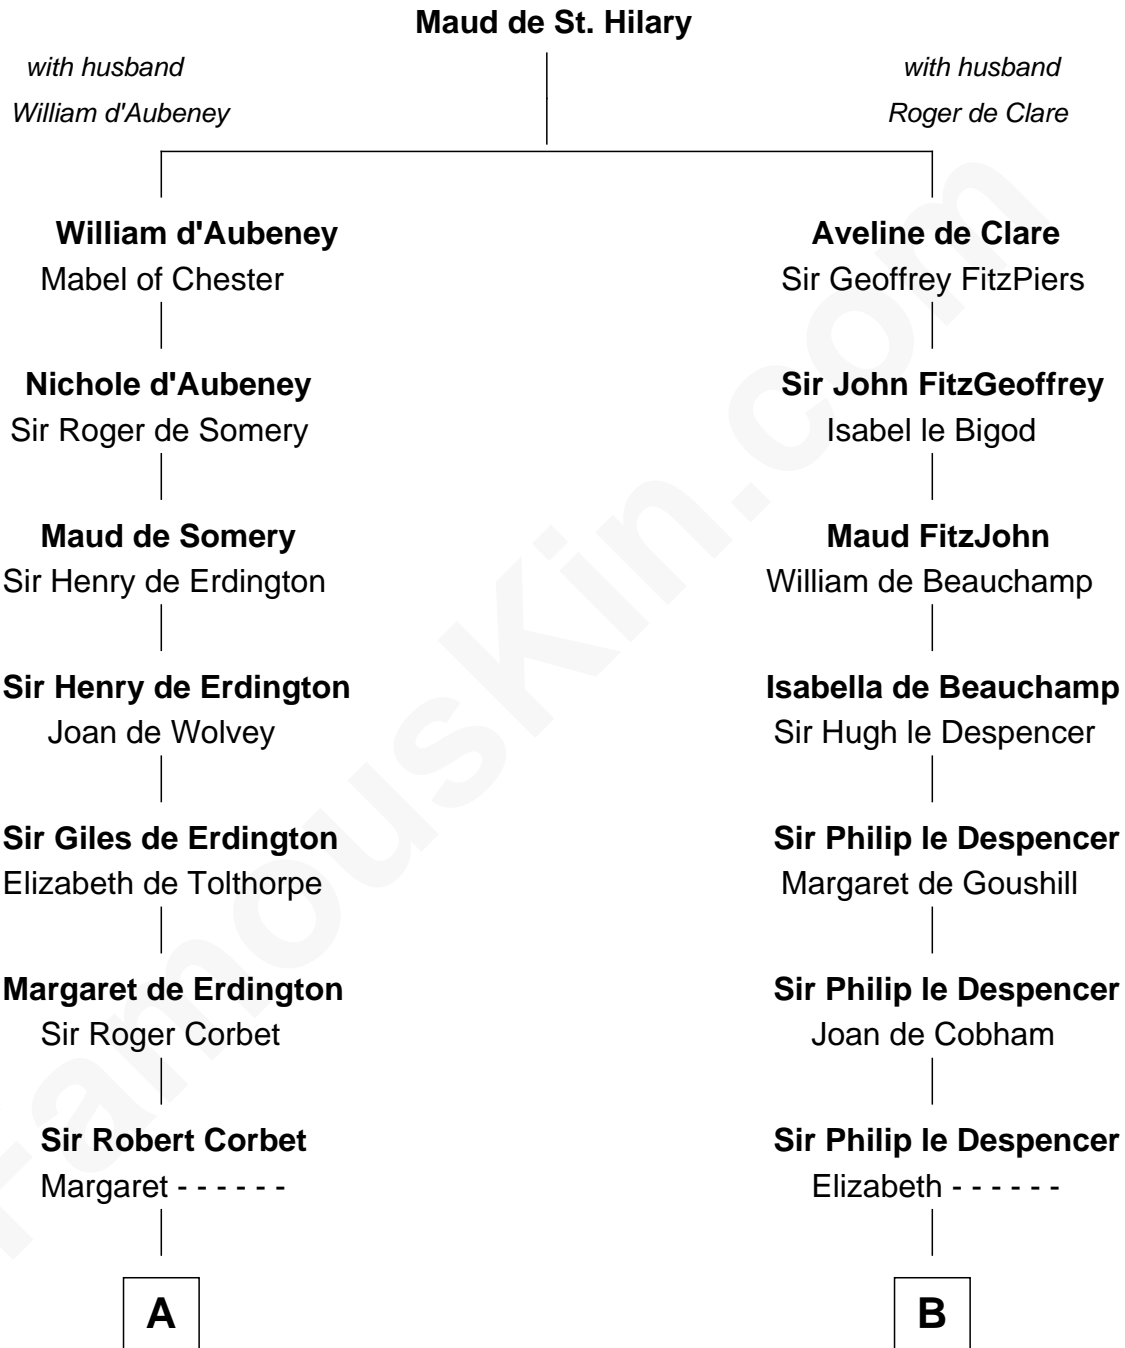

FamousKin.com

Relationship Chart of

Jay Gould

American Railroad "Robber Baron"

12th cousin 7 times removed of

Jane Seymour

3rd Wife of King Henry VIII

C

—
Anna Osborn
Abraham Gould

—
John Burr Gould
Mary More

—
Jay Gould
"Robber Baron"

FamousKin.com