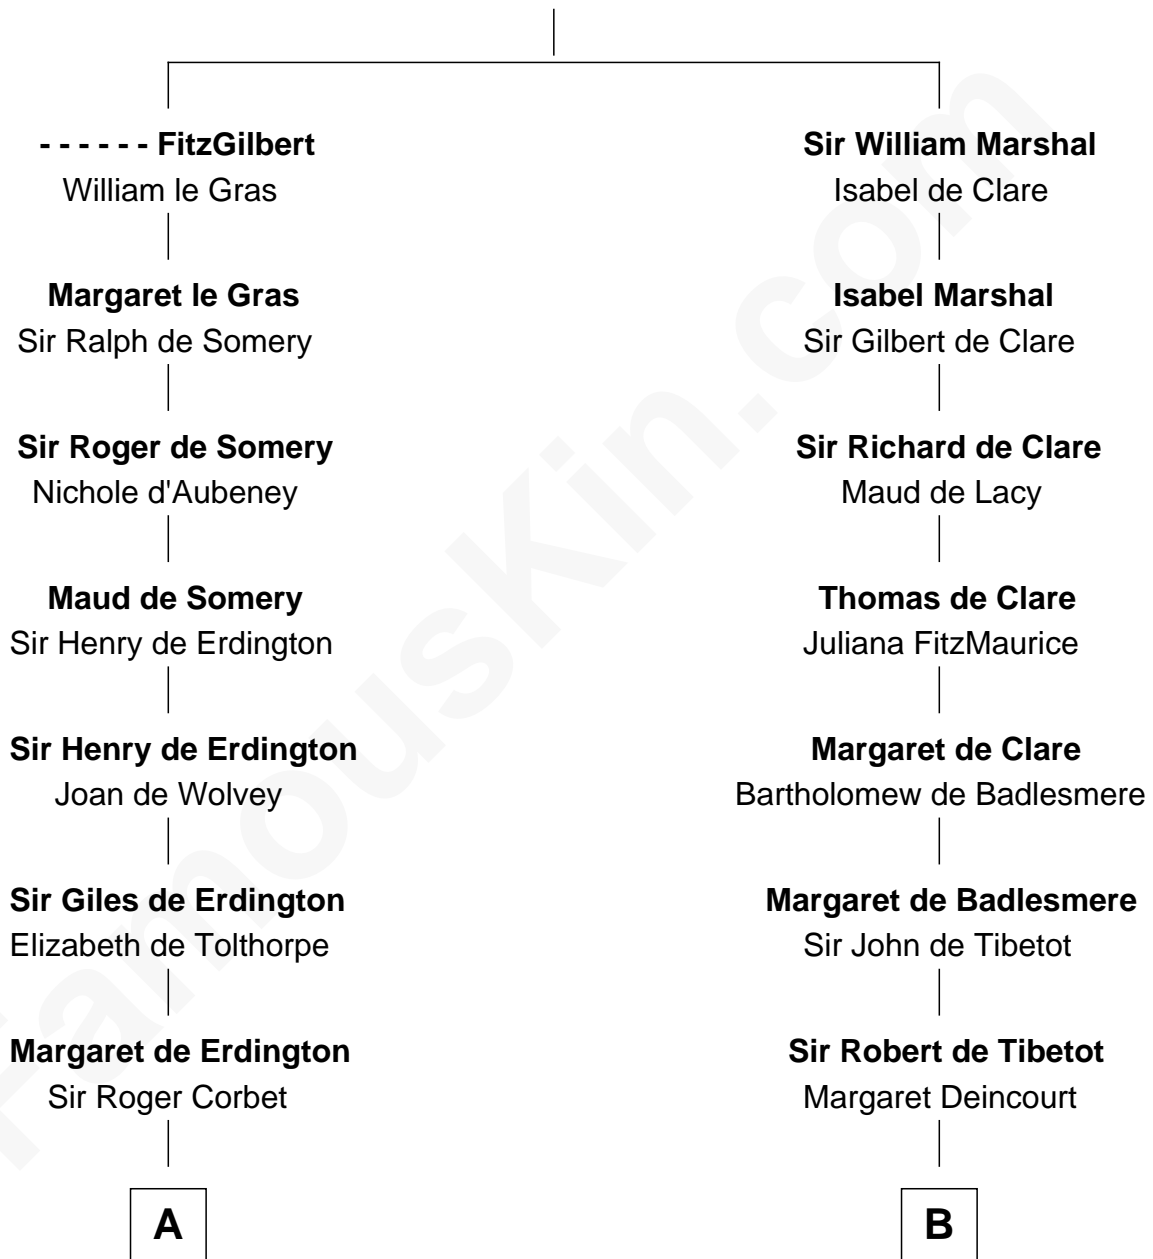

## Relationship Chart of

### Jay Gould

American Railroad "Robber Baron"

12th cousin 8 times removed of

**Jane Seymour**

3rd Wife of King Henry VIII

**John FitzGilbert**  
Sybilla of Salisbury

**C**

—  
**Eleazer Osborn**

Sarah Burr

—  
**Anna Osborn**

Abraham Gould

—  
**John Burr Gould**

Mary More

—  
**Jay Gould**

*"Robber Baron"*

FamousKin.com