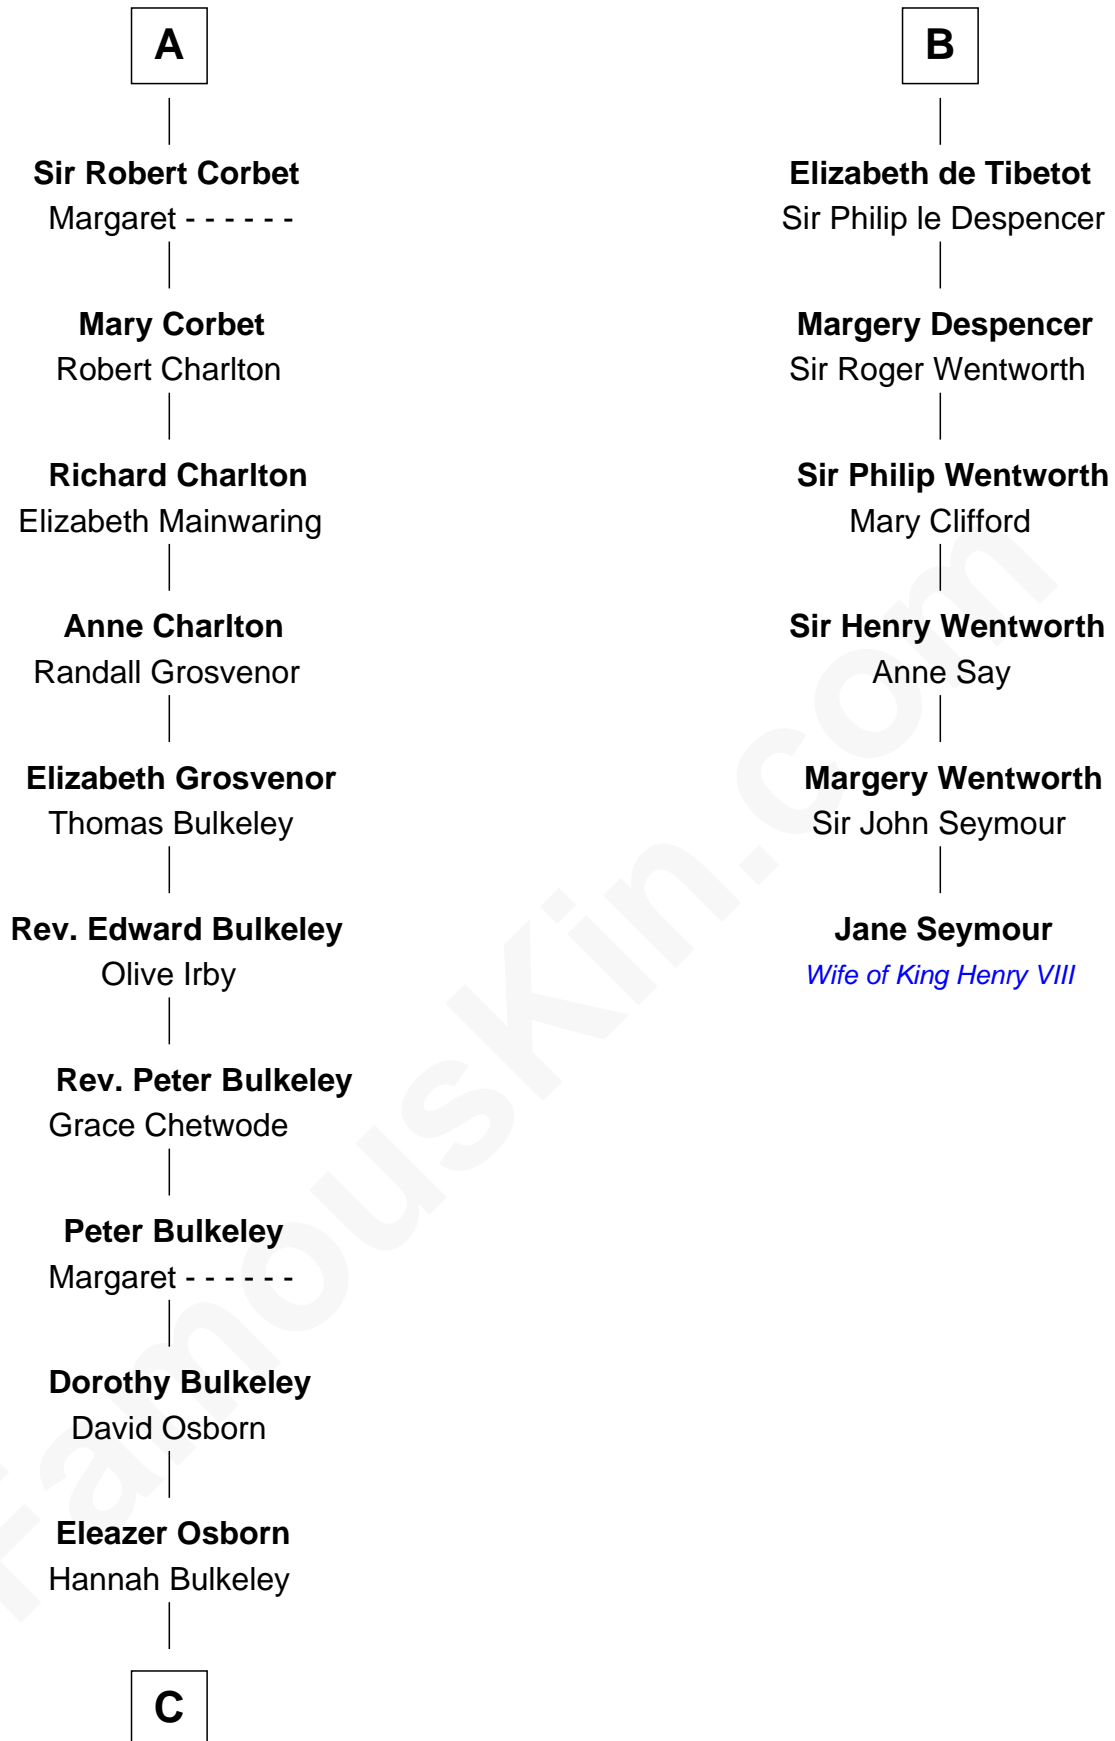

## Relationship Chart of

### Jay Gould

American Railroad "Robber Baron"

12th cousin 8 times removed of

**Jane Seymour**

3rd Wife of King Henry VIII

**John FitzGilbert**  
Sybilla of Salisbury

**C**

—  
**Eleazer Osborn**

Sarah Burr

—  
**Anna Osborn**

Abraham Gould

—  
**John Burr Gould**

Mary More

—  
**Jay Gould**

*"Robber Baron"*

FamousKin.com