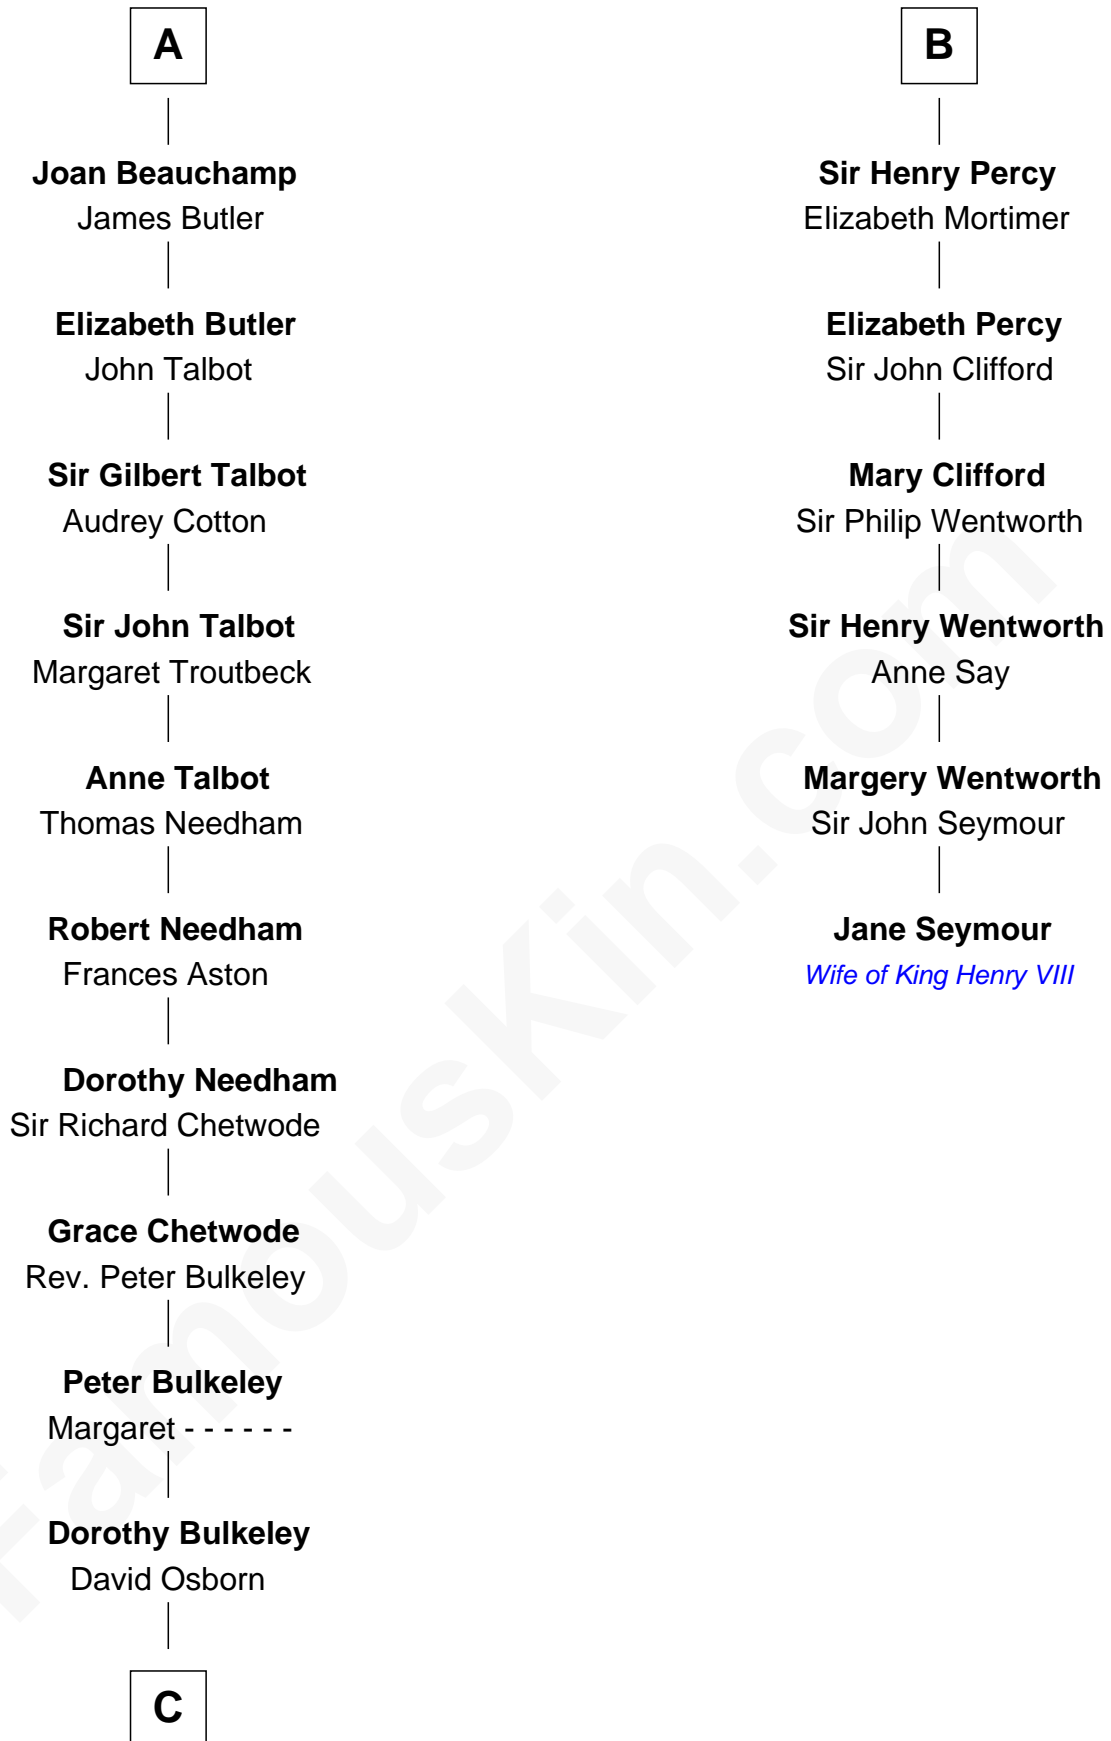

## Relationship Chart of

### Jay Gould

American Railroad "Robber Baron"

12th cousin 9 times removed of

**Jane Seymour**

3rd Wife of King Henry VIII

**Sir Ralph de Tony**  
Margaret Beaumont

**C**

—  
**Eleazer Osborn**  
Hannah Bulkeley

—  
**Eleazer Osborn**  
Sarah Burr

—  
**Anna Osborn**  
Abraham Gould

—  
**John Burr Gould**  
Mary More

—  
**Jay Gould**  
*"Robber Baron"*

FamousKin.com