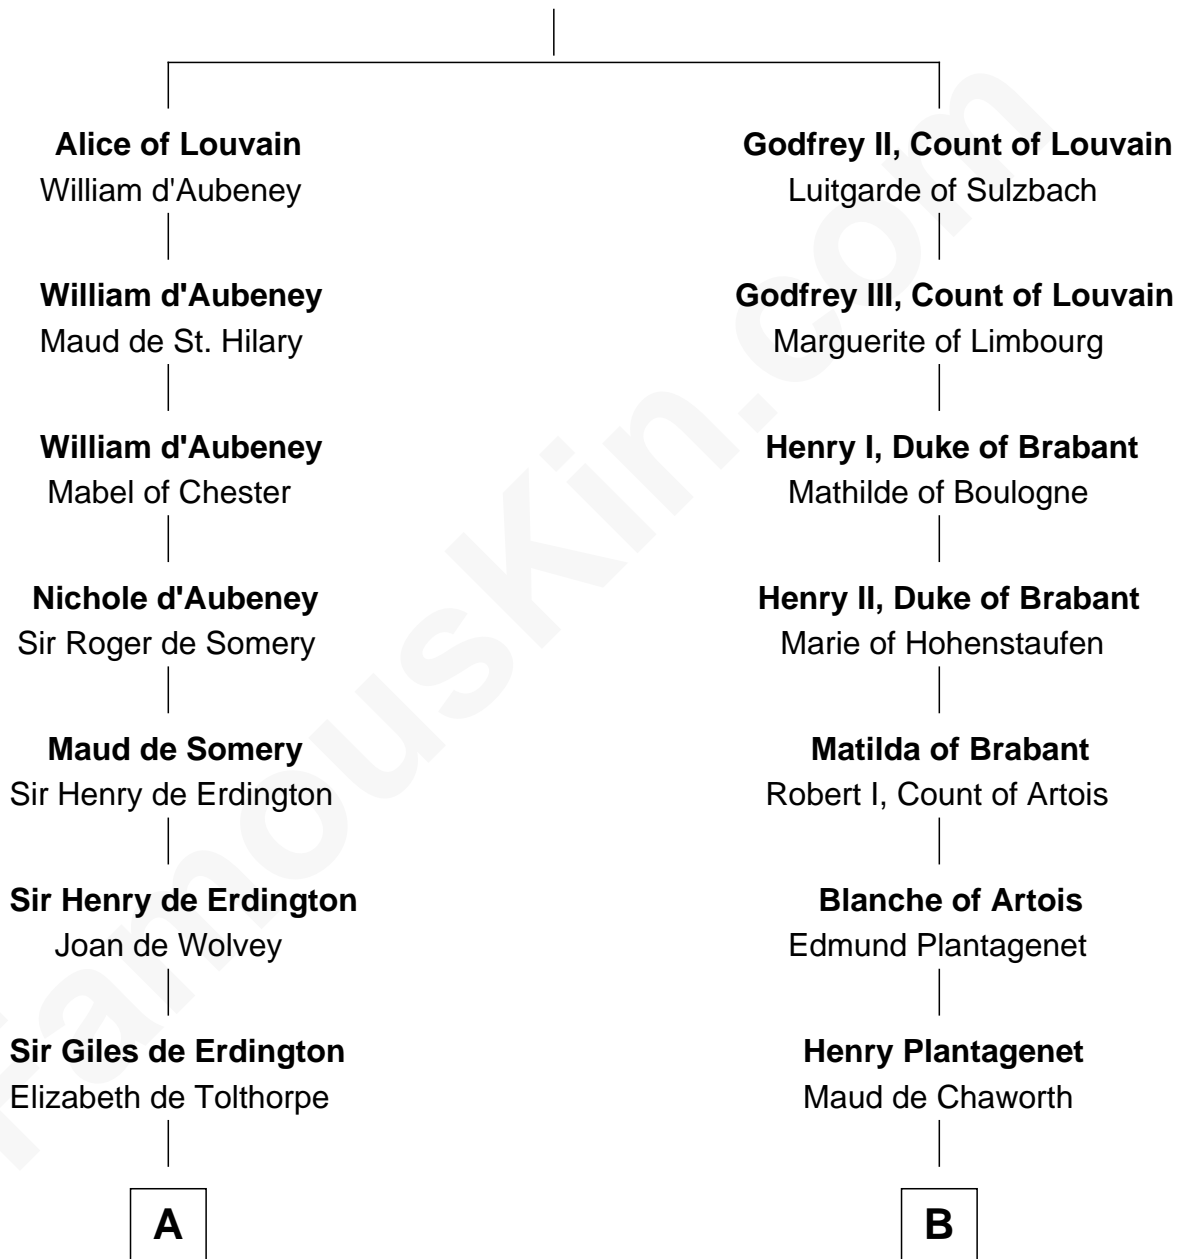

FamousKin.com

Relationship Chart of

Jay Gould

American Railroad "Robber Baron"

14th cousin 7 times removed of

Jane Seymour

3rd Wife of King Henry VIII

Gottfried I, Count of Louvain

Ide de Chiny

C

—
Eleazer Osborn
Hannah Bulkeley

—
Eleazer Osborn
Sarah Burr

—
Anna Osborn
Abraham Gould

—
John Burr Gould
Mary More

—
Jay Gould
"Robber Baron"

FamousKin.com