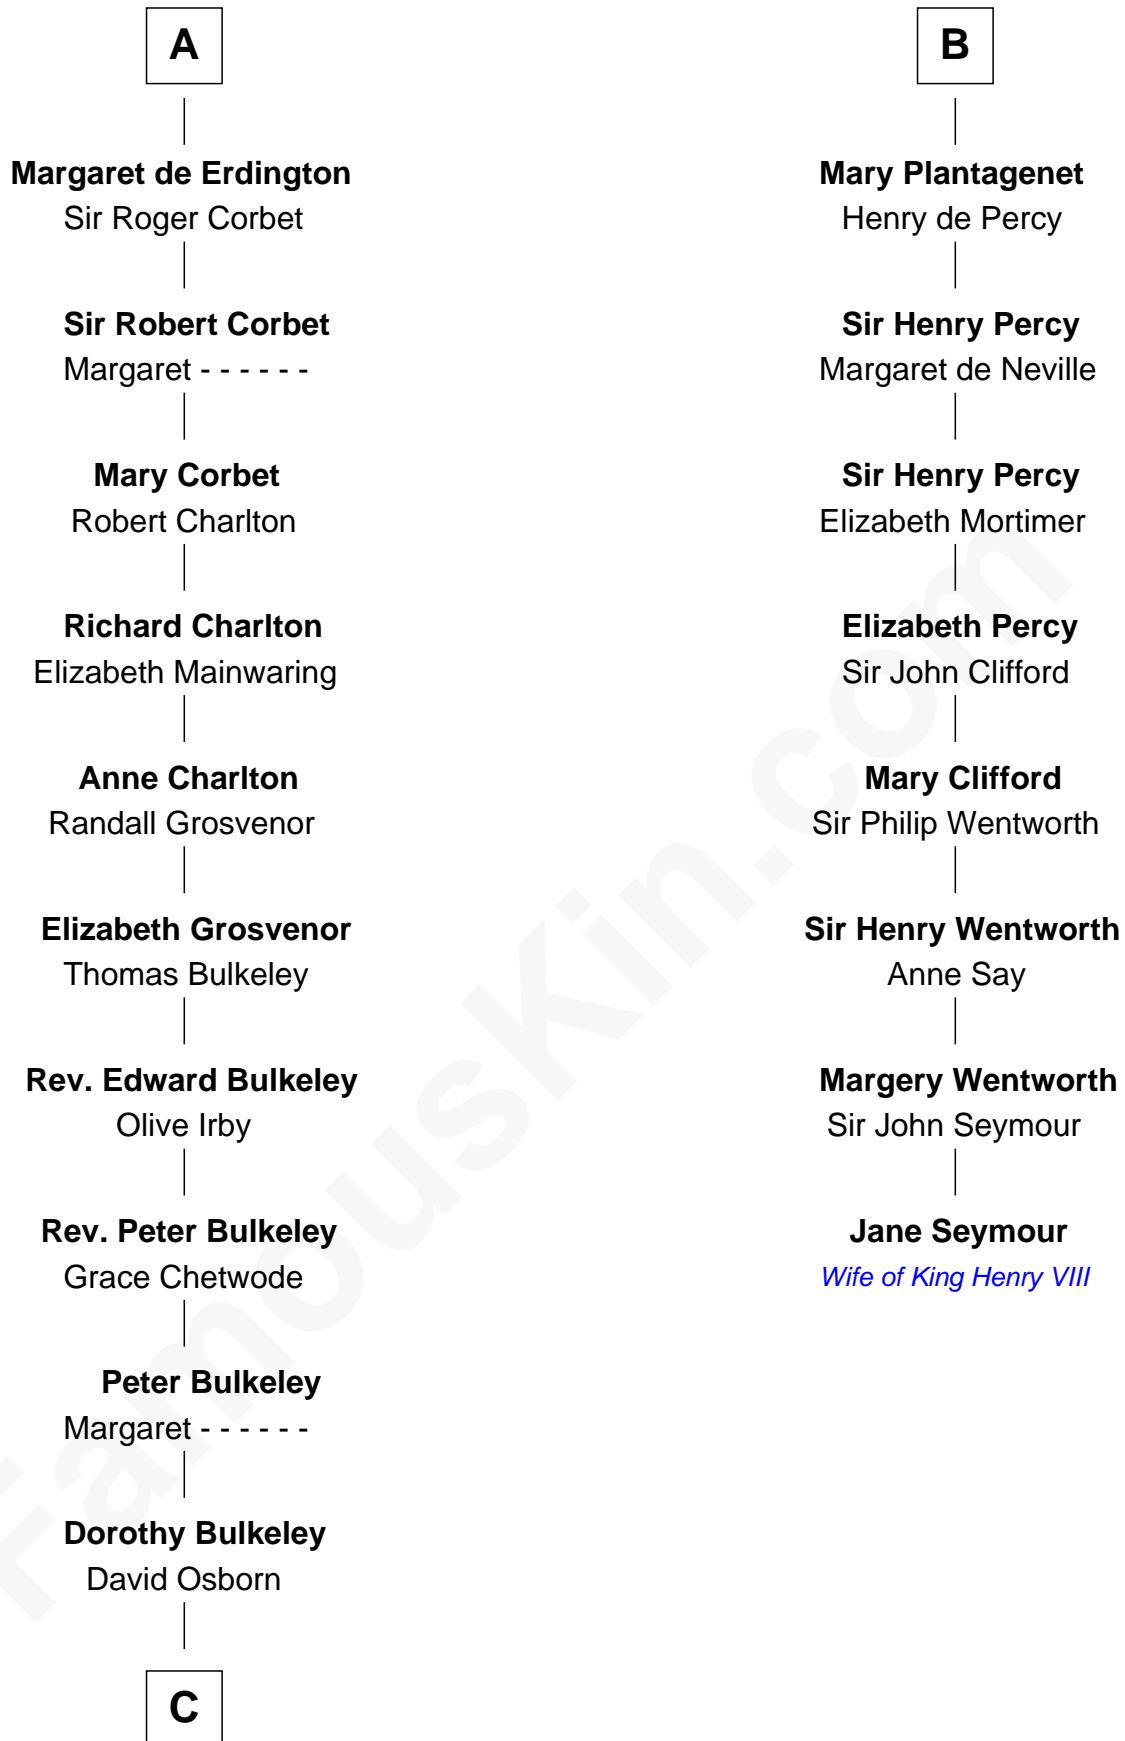

FamousKin.com

Relationship Chart of

Jay Gould

American Railroad "Robber Baron"

14th cousin 7 times removed of

Jane Seymour

3rd Wife of King Henry VIII

Gottfried I, Count of Louvain

Ide de Chiny

C

—
Eleazer Osborn
Hannah Bulkeley

—
Eleazer Osborn
Sarah Burr

—
Anna Osborn
Abraham Gould

—
John Burr Gould
Mary More

—
Jay Gould
"Robber Baron"

FamousKin.com