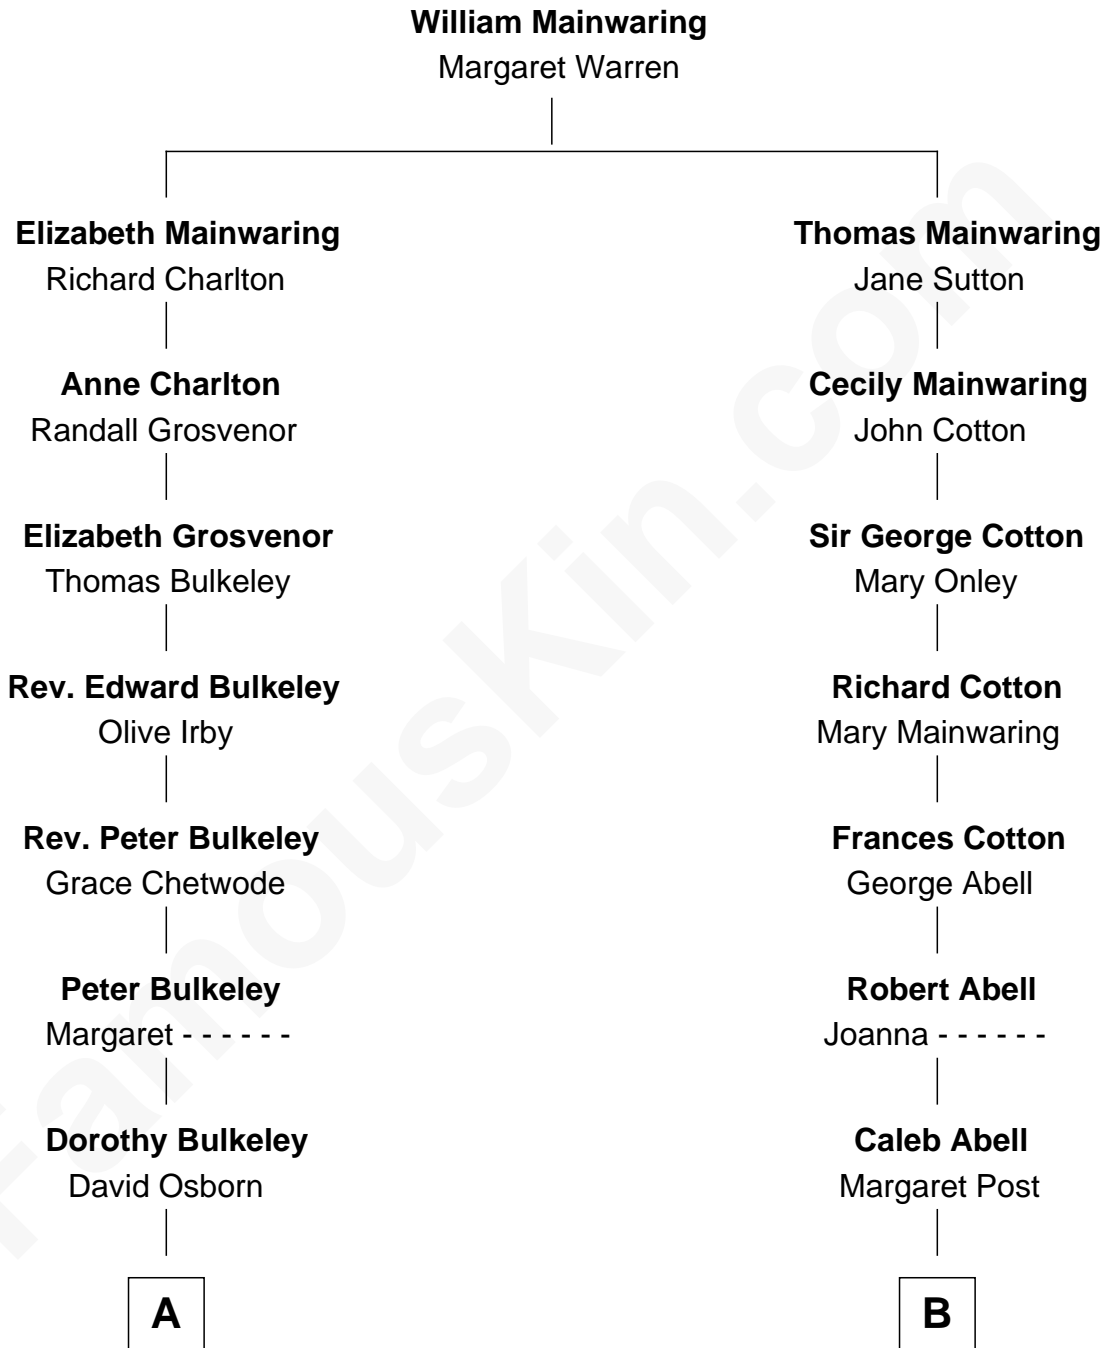

FamousKin.com

Relationship Chart of

Jay Gould

American Railroad "Robber Baron"

11th cousin 4 times removed of

John Adams Morgan

1952 Olympic Sailing Gold Medalist

A

Eleazer Osborn
Hannah Bulkeley

Eleazer Osborn
Sarah Burr

Anna Osborn
Abraham Gould

John Burr Gould
Mary More

Jay Gould
"Robber Baron"

B

Mary Abell
Joseph Tracy

Joseph Tracy
Anna Hinckley