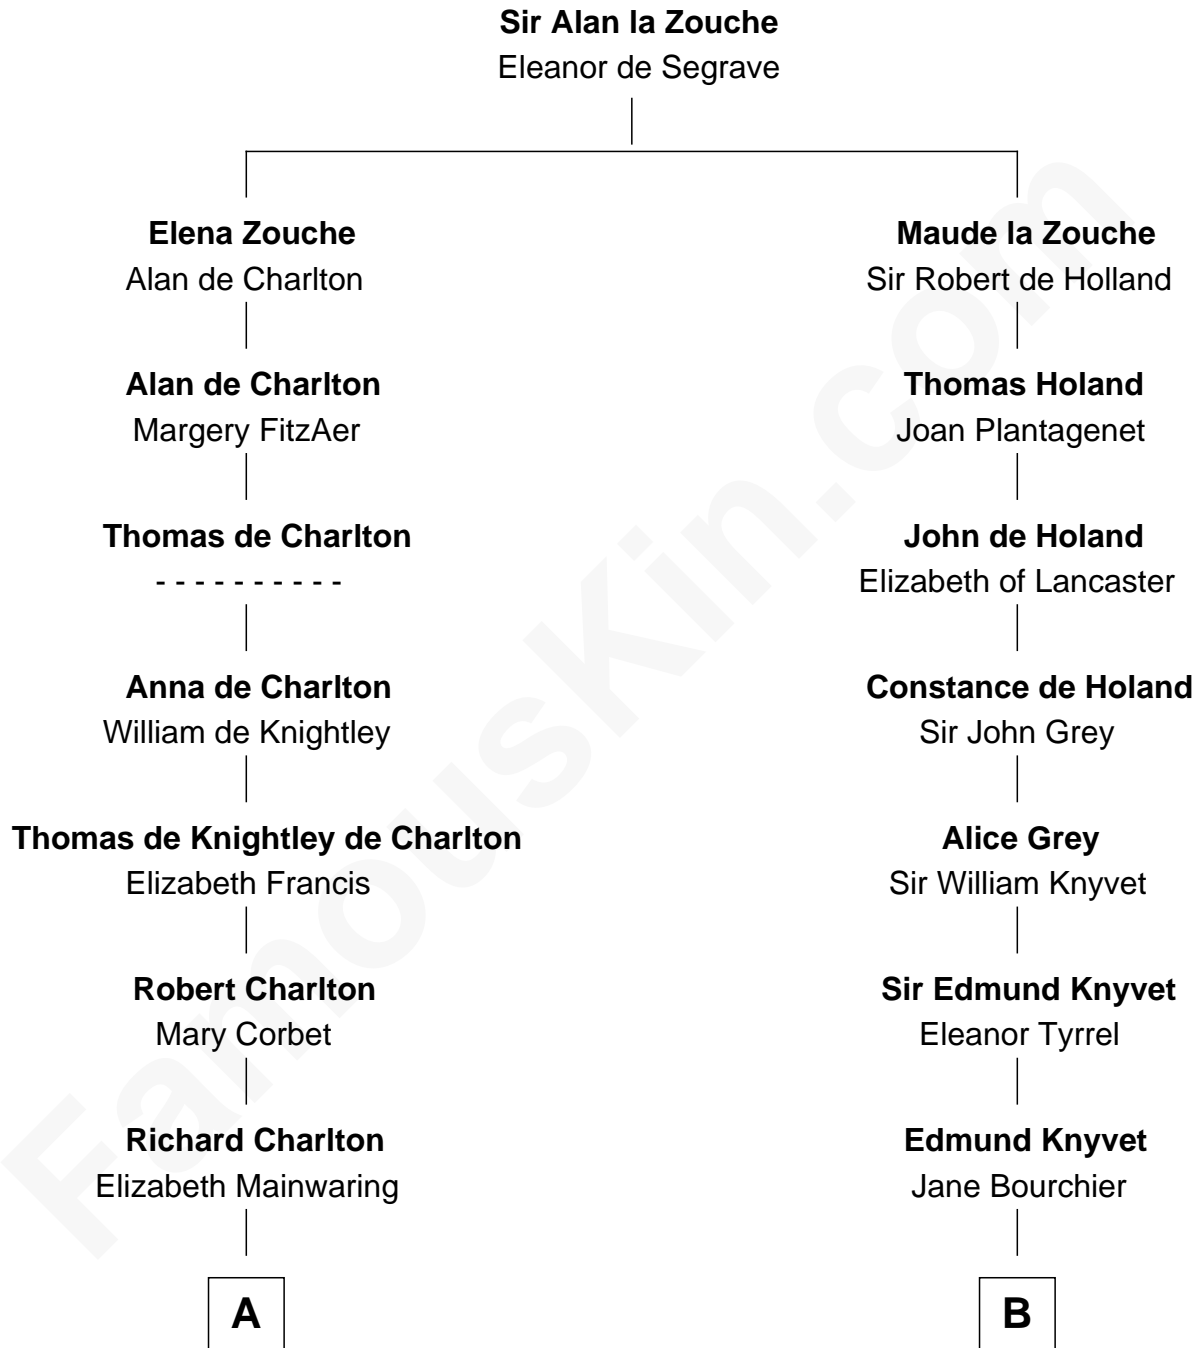

John Adams Morgan

1952 Olympic Sailing Gold Medalist