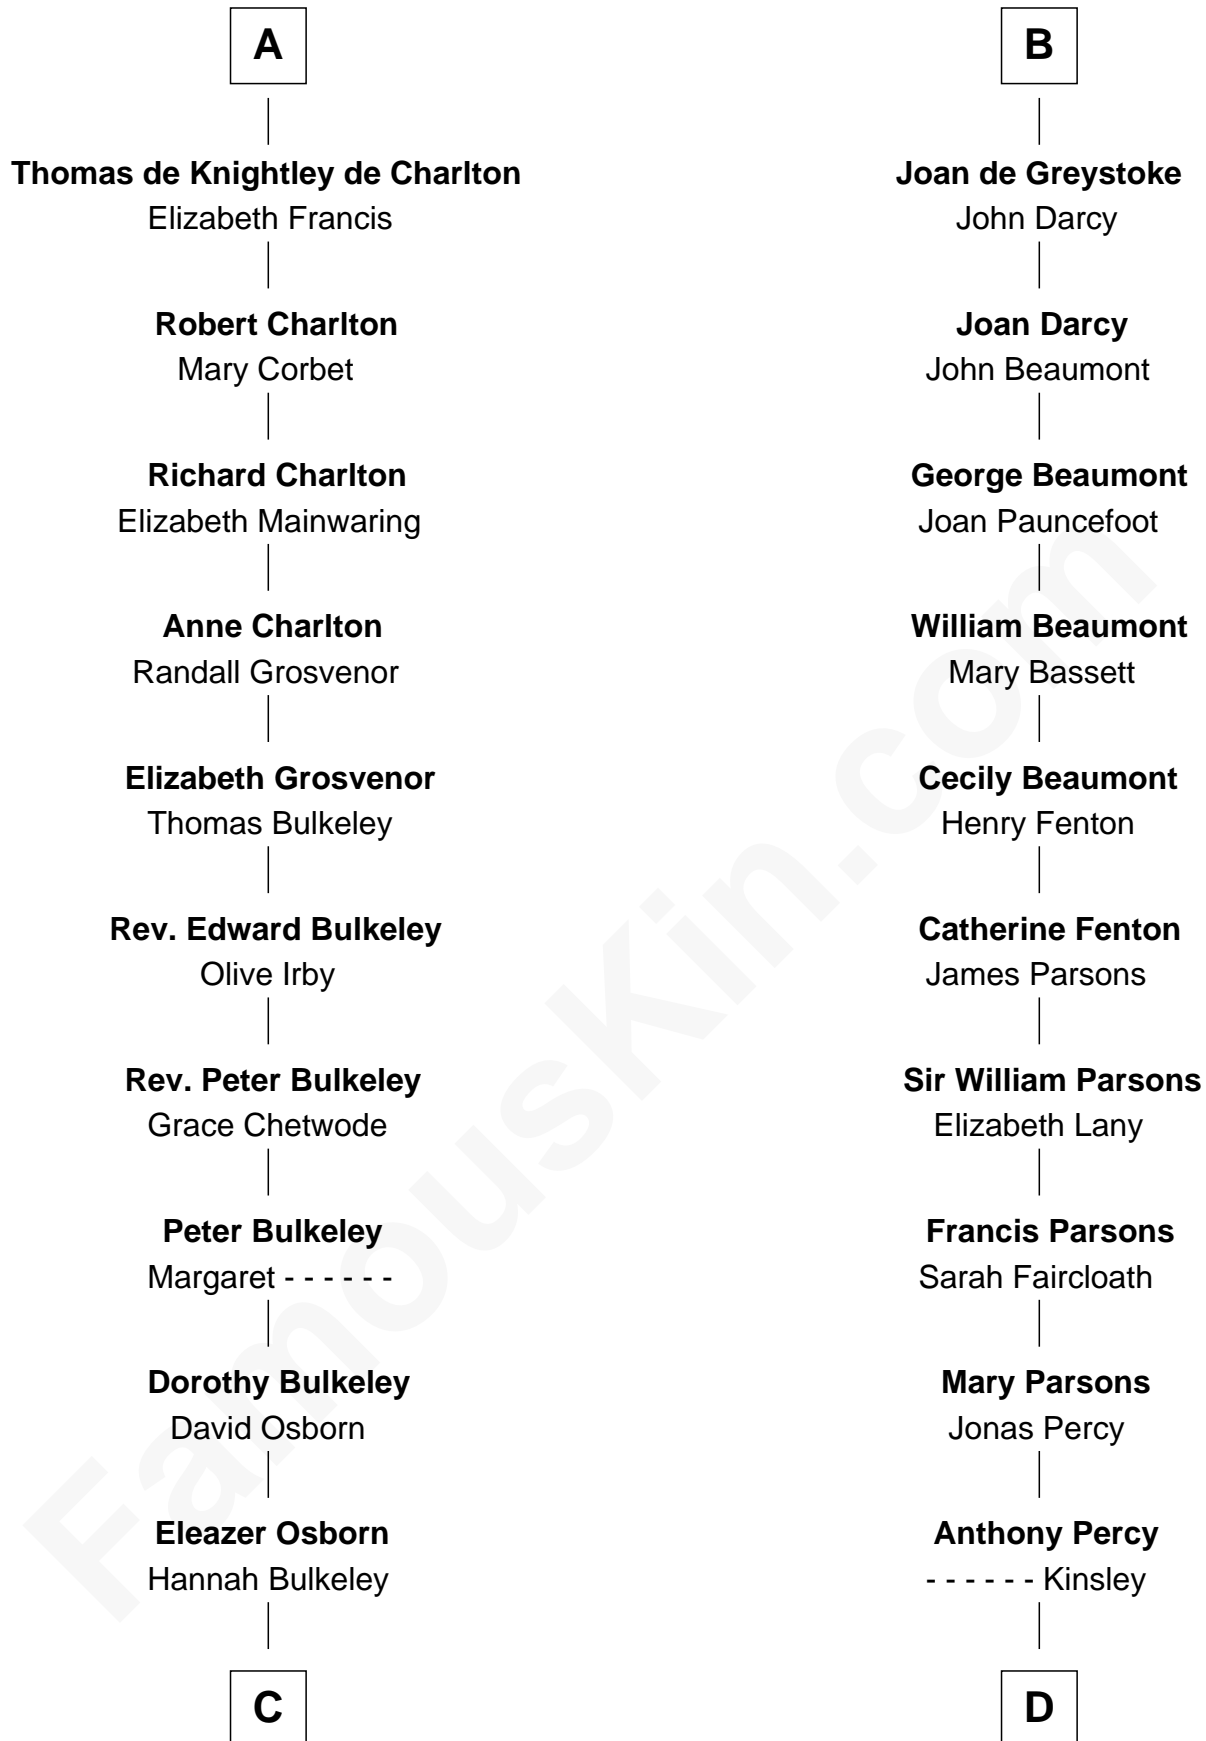

FamousKin.com

Relationship Chart of

Jay Gould

American Railroad "Robber Baron"

20th cousin 1 time removed of

Sir Arthur Conan Doyle

Author, "Sherlock Holmes"

C

Eleazer Osborn

Sarah Burr

Anna Osborn

Abraham Gould

John Burr Gould

Mary More

Jay Gould

"Robber Baron"