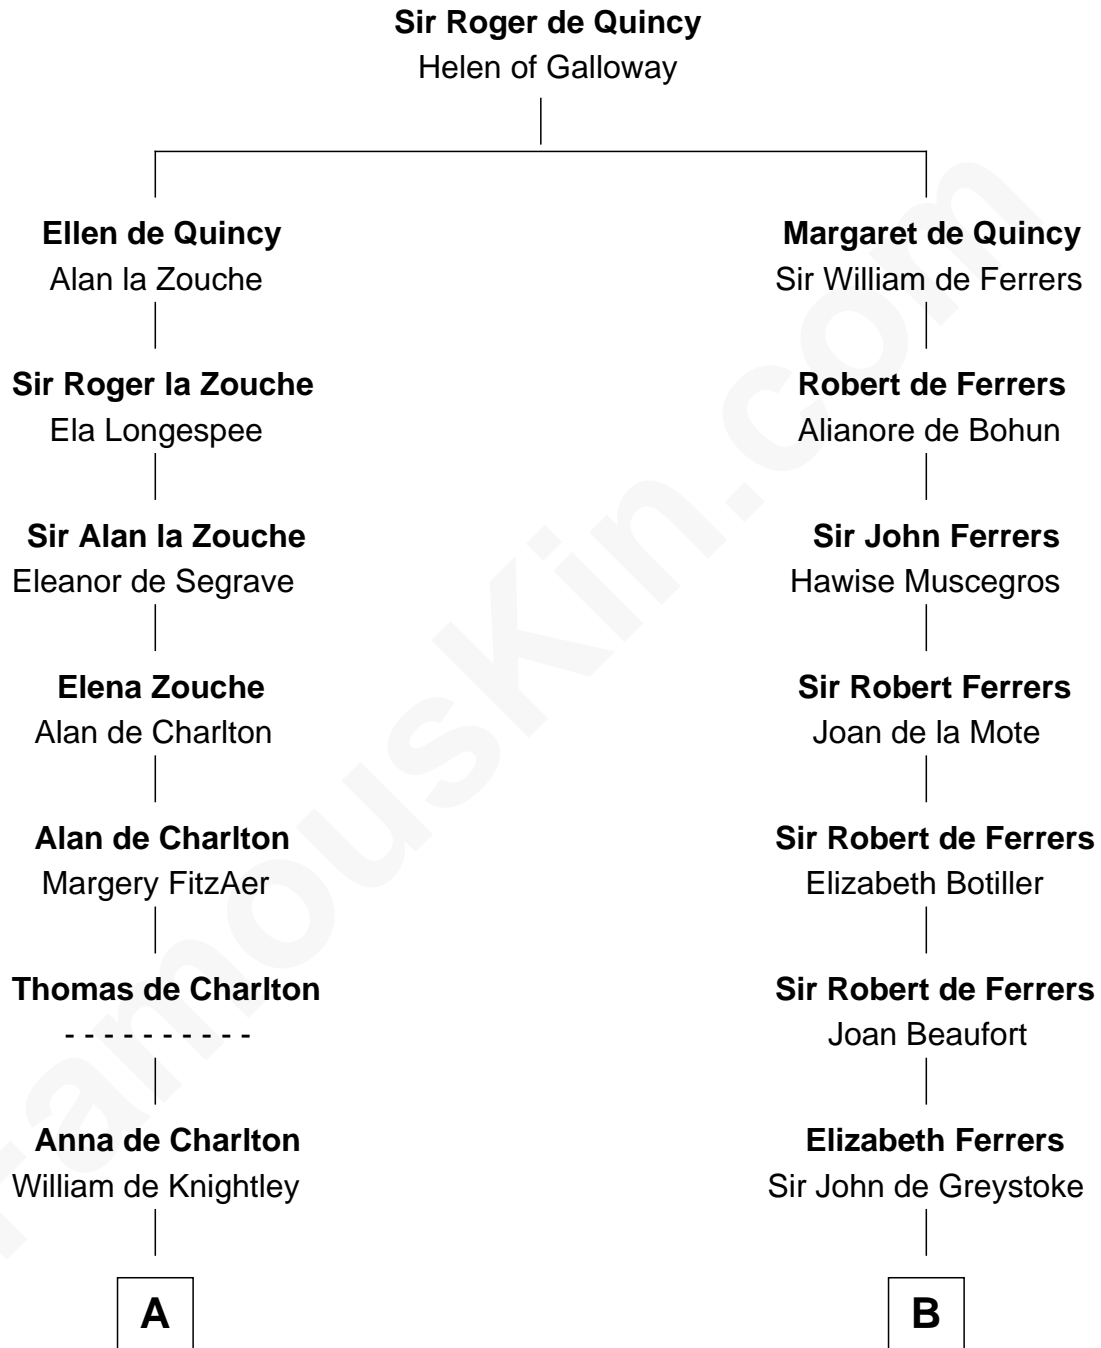

FamousKin.com

Relationship Chart of

Jay Gould

American Railroad "Robber Baron"

20th cousin 1 time removed of

Sir Arthur Conan Doyle

Author, "Sherlock Holmes"

C

Eleazer Osborn

Sarah Burr

Anna Osborn

Abraham Gould

John Burr Gould

Mary More

Jay Gould

"Robber Baron"