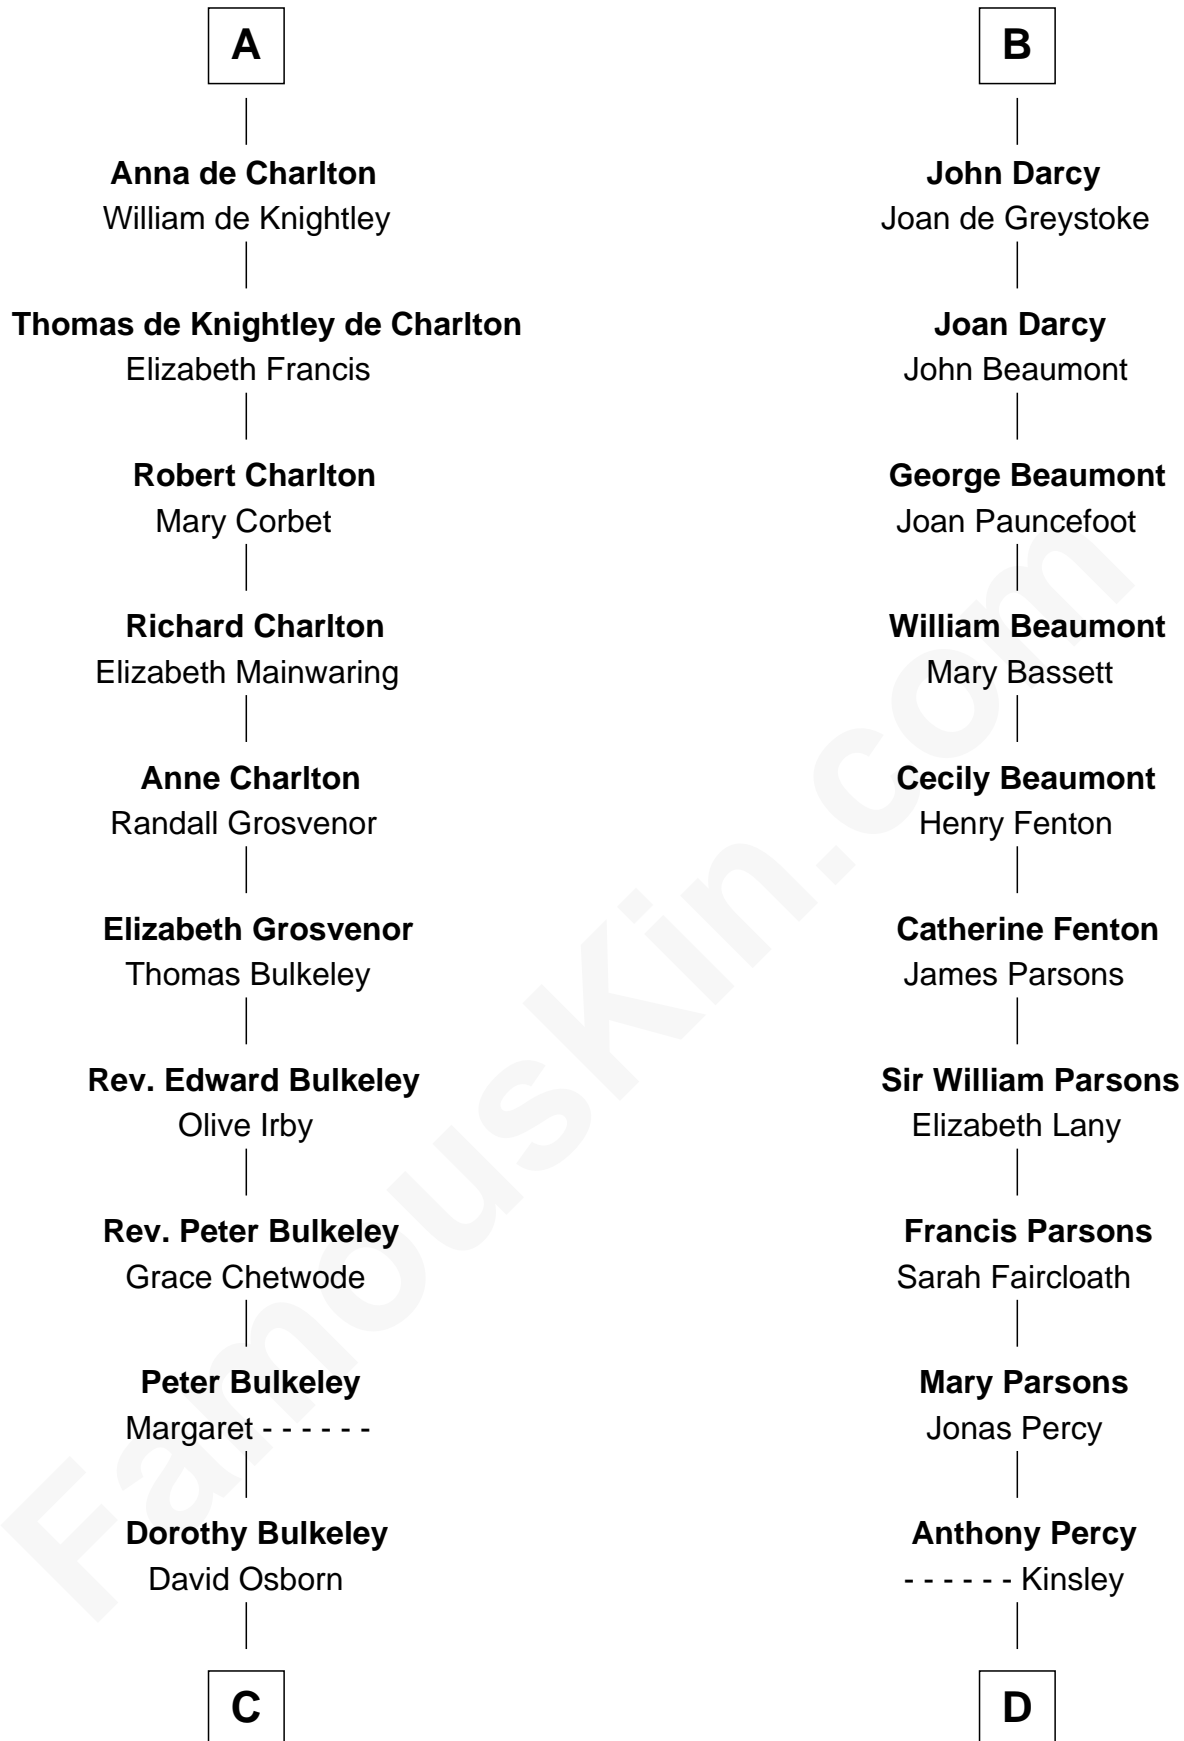

FamousKin.com

Relationship Chart of

Jay Gould

American Railroad "Robber Baron"

21st cousin of

Sir Arthur Conan Doyle

Author, "Sherlock Holmes"

William FitzPatrick

Eleonore de Vitre

C

Eleazer Osborn
Hannah Bulkeley

Eleazer Osborn
Sarah Burr

Anna Osborn
Abraham Gould

John Burr Gould
Mary More

Jay Gould
"Robber Baron"

D