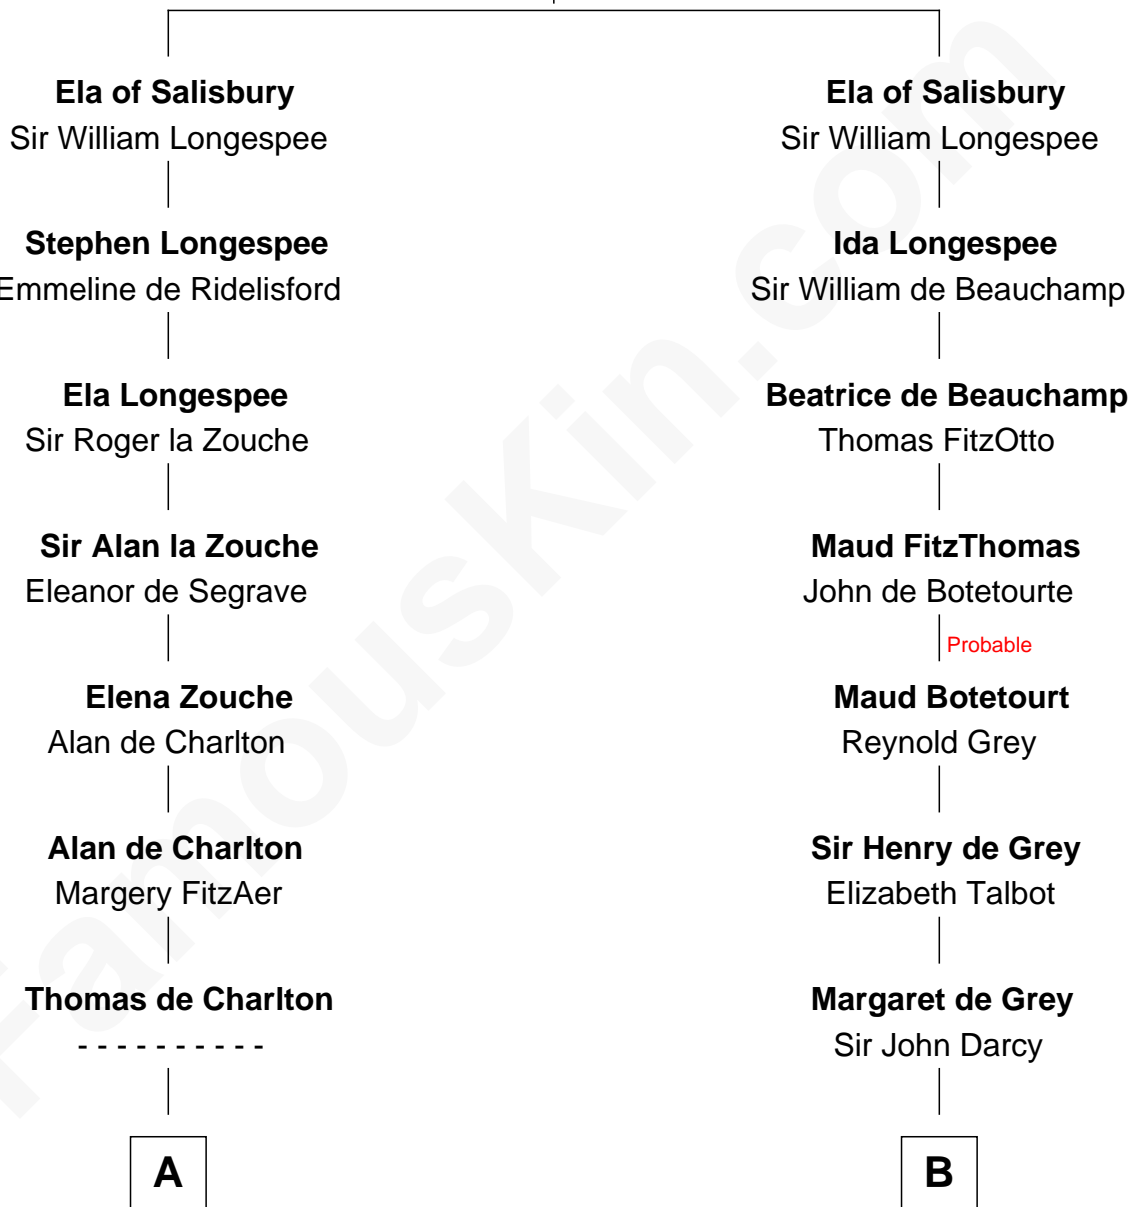

FamousKin.com

Relationship Chart of

Jay Gould

American Railroad "Robber Baron"

21st cousin of

Sir Arthur Conan Doyle

Author, "Sherlock Holmes"

William FitzPatrick

Eleonore de Vitre

C

Eleazer Osborn
Hannah Bulkeley

Eleazer Osborn
Sarah Burr

Anna Osborn
Abraham Gould

John Burr Gould
Mary More

Jay Gould
"Robber Baron"

D