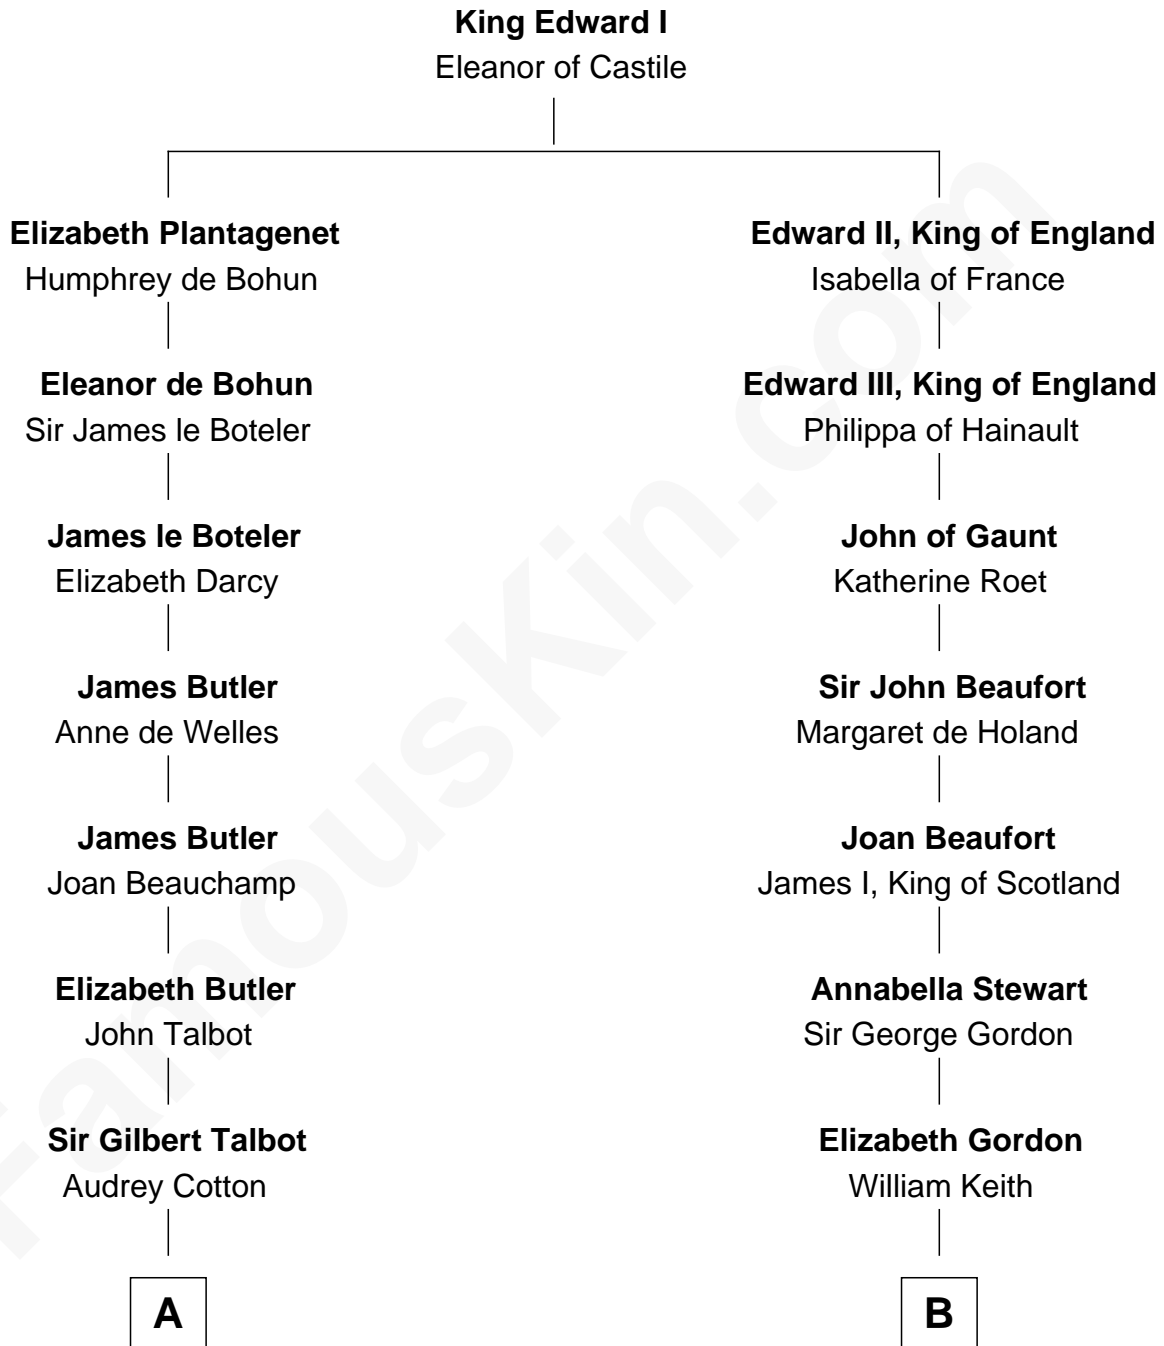

FamousKin.com

Relationship Chart of

Jay Gould

American Railroad "Robber Baron"

18th cousin 2 times removed of

Alan Turing

WWII Codebreaker of Nazi Enigma Machine

C

John Burr Gould

Mary More

Jay Gould

"Robber Baron"

D

Jean Stewart Fraser

John Robert Turing

Rev. John Robert Turing

Fanny Montague Boyd

Julius Matheson Turing

Ethel Sara Stoney

Alan Turing

WWII Codebreaker of Nazi Enigma Machine

FamousKin.com