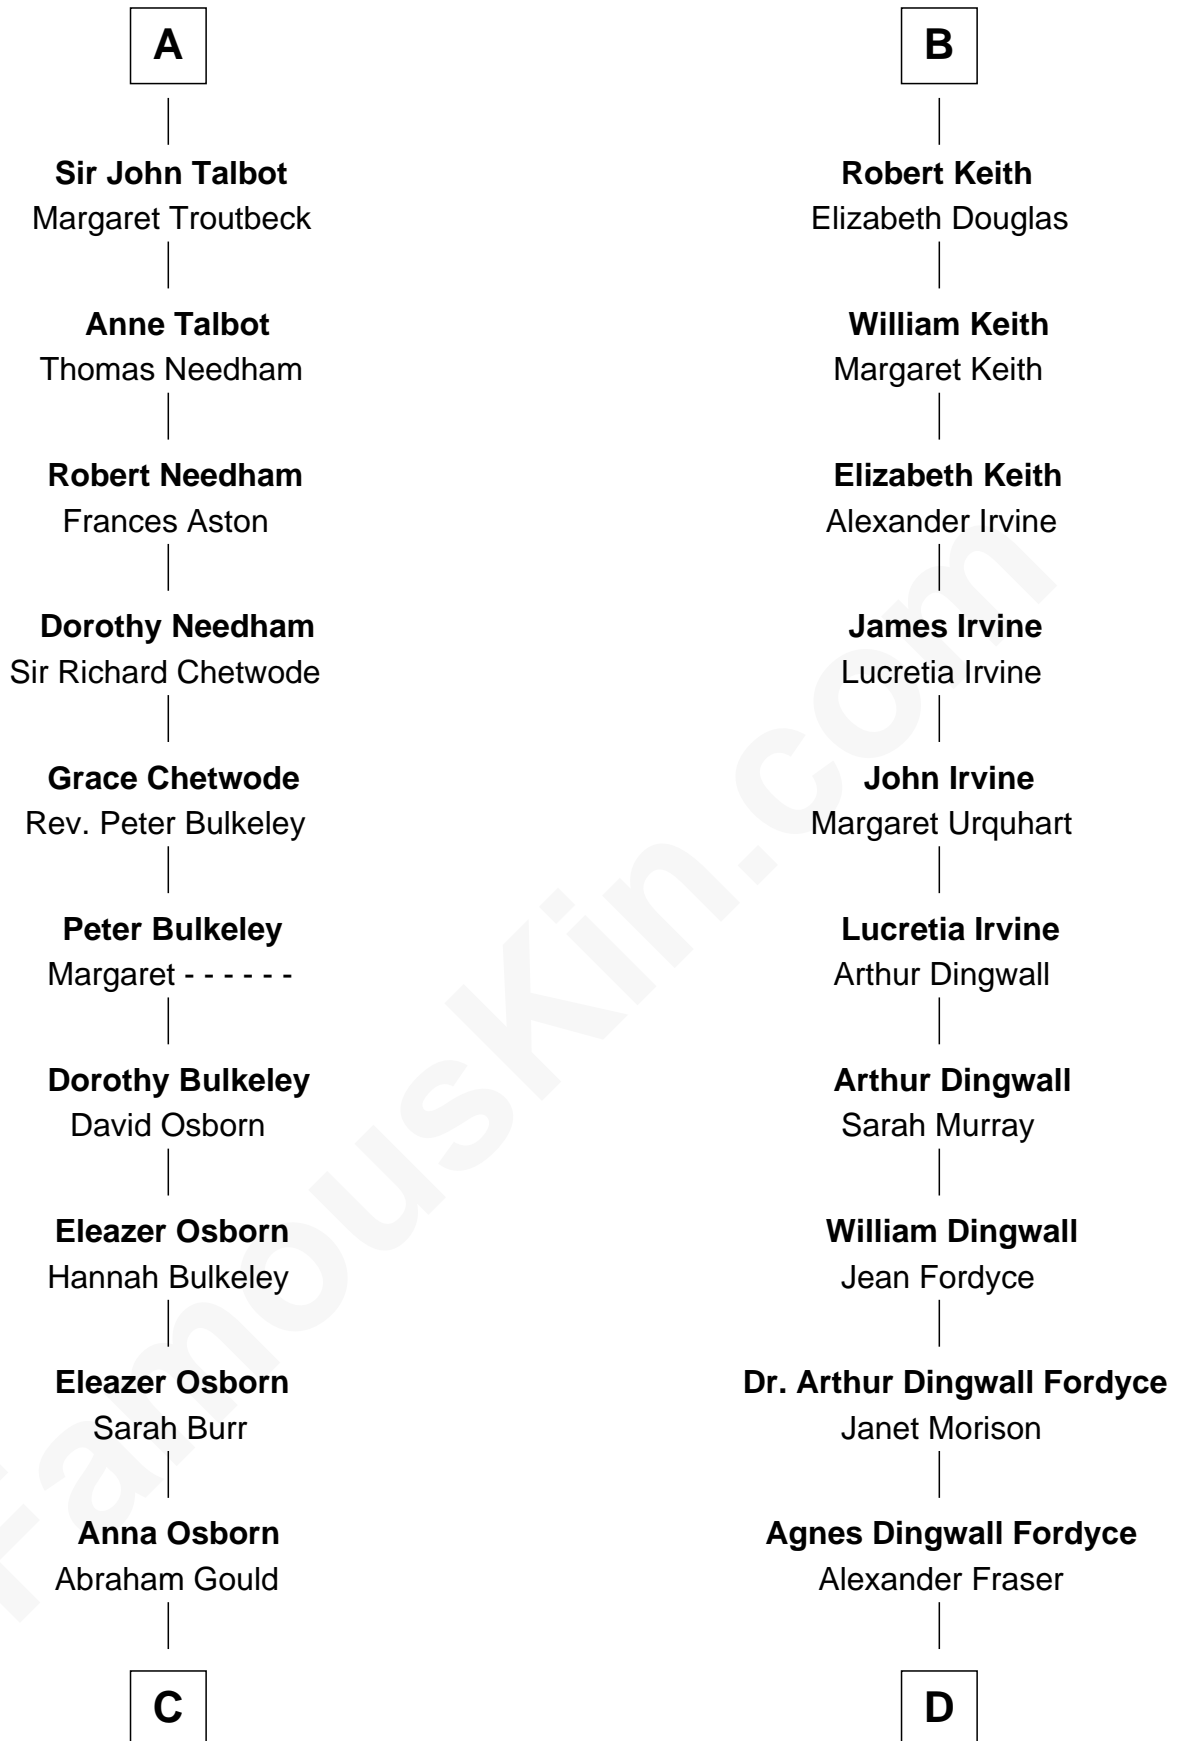

FamousKin.com

Relationship Chart of

Jay Gould

American Railroad "Robber Baron"

18th cousin 2 times removed of

Alan Turing

WWII Codebreaker of Nazi Enigma Machine

C