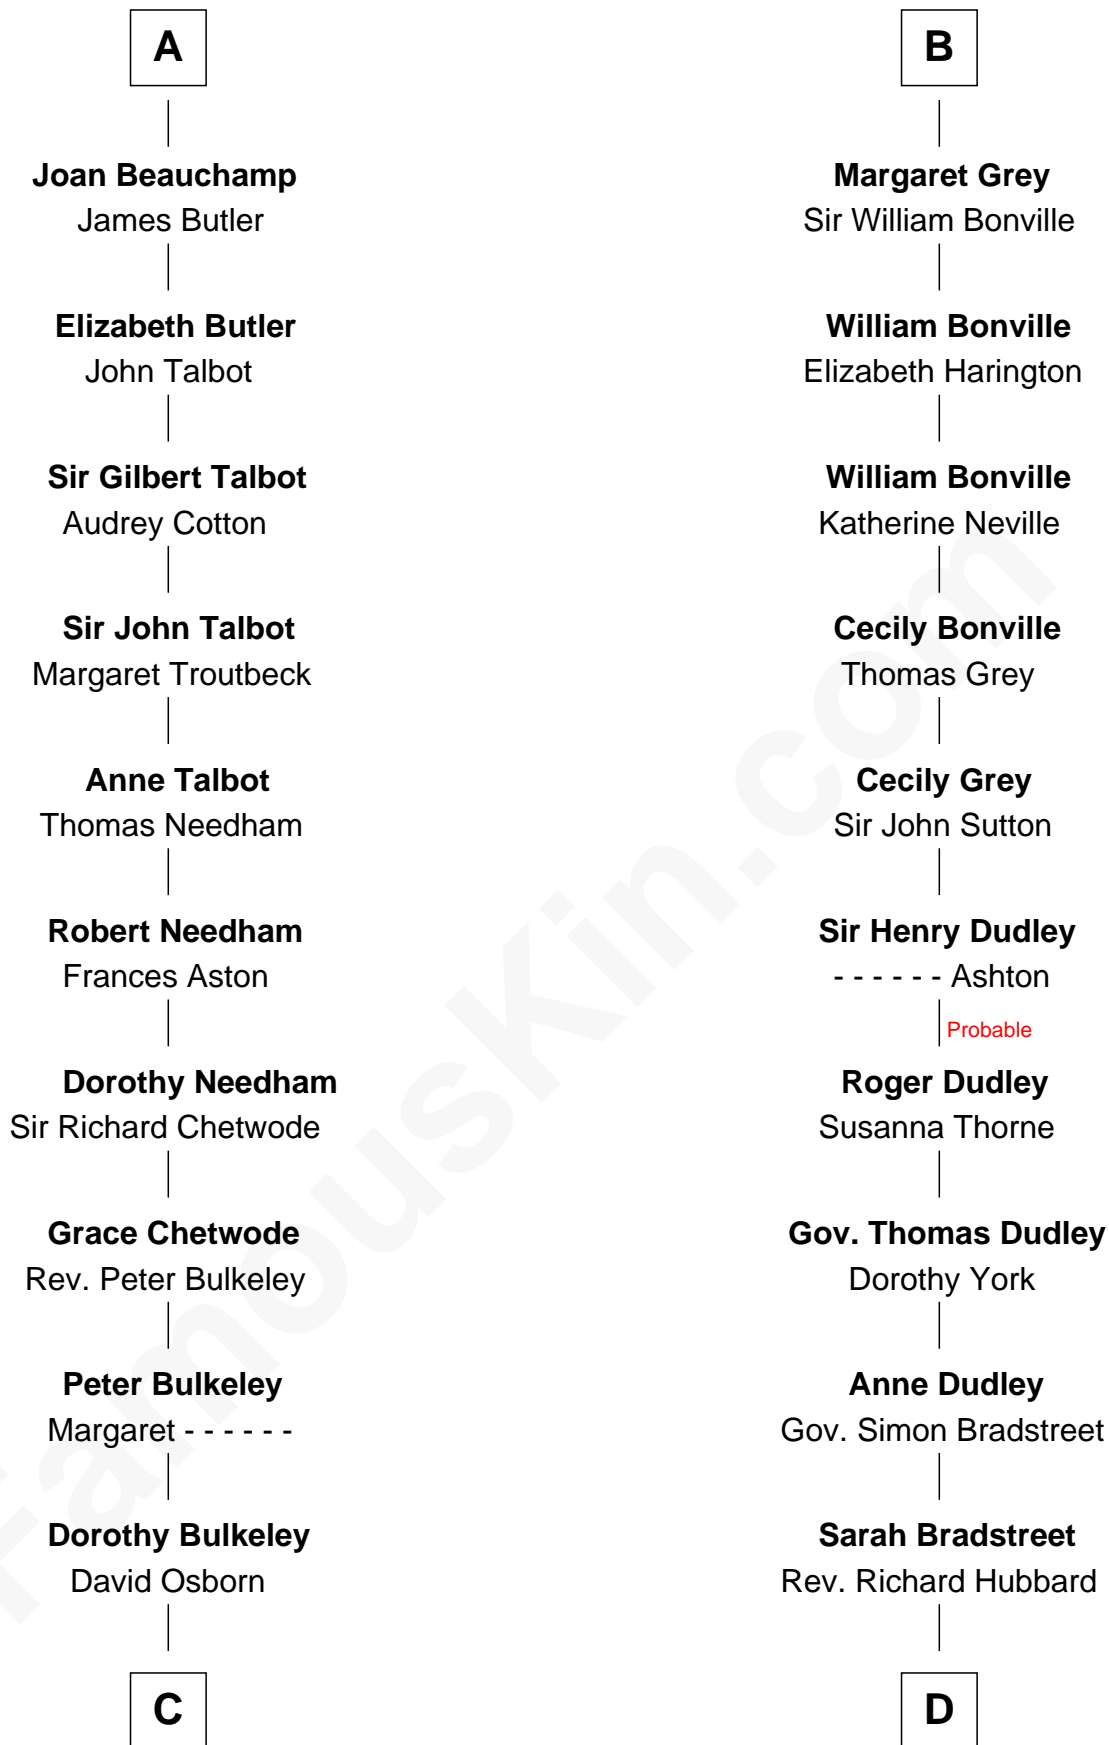

FamousKin.com

Relationship Chart of

Jay Gould

American Railroad "Robber Baron"

20th cousin 1 time removed of

Jane (Appleton) Pierce

First Lady of President Franklin Pierce

C

Eleazer Osborn
Hannah Bulkeley

Eleazer Osborn
Sarah Burr

Anna Osborn
Abraham Gould

John Burr Gould
Mary More

Jay Gould
"Robber Baron"

D

John Hubbard
Mary Brown

Elizabeth Hubbard
Francis Appleton