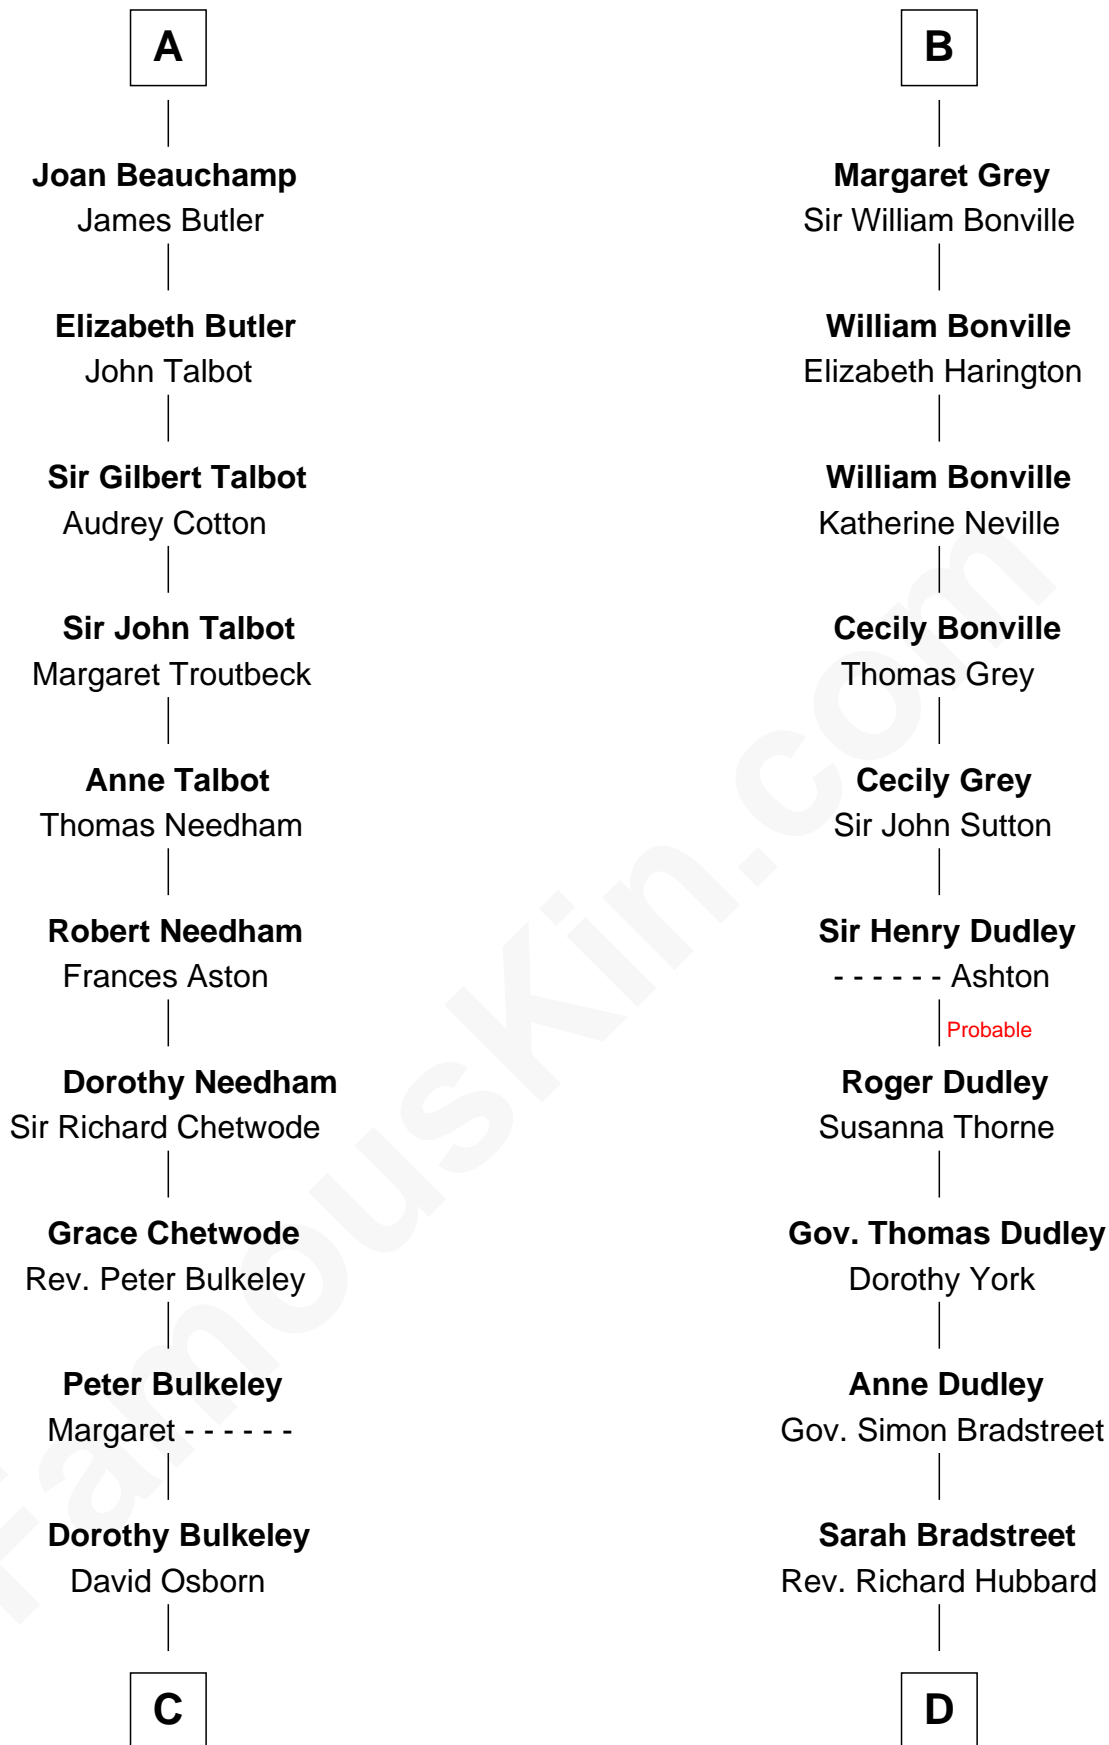

## Relationship Chart of

### Jay Gould

American Railroad "Robber Baron"

20th cousin 1 time removed of

### Jane (Appleton) Pierce

First Lady of President Franklin Pierce

**C**

**Eleazer Osborn**  
Hannah Bulkeley

**Eleazer Osborn**  
Sarah Burr

**Anna Osborn**  
Abraham Gould

**John Burr Gould**  
Mary More

**Jay Gould**  
*"Robber Baron"*