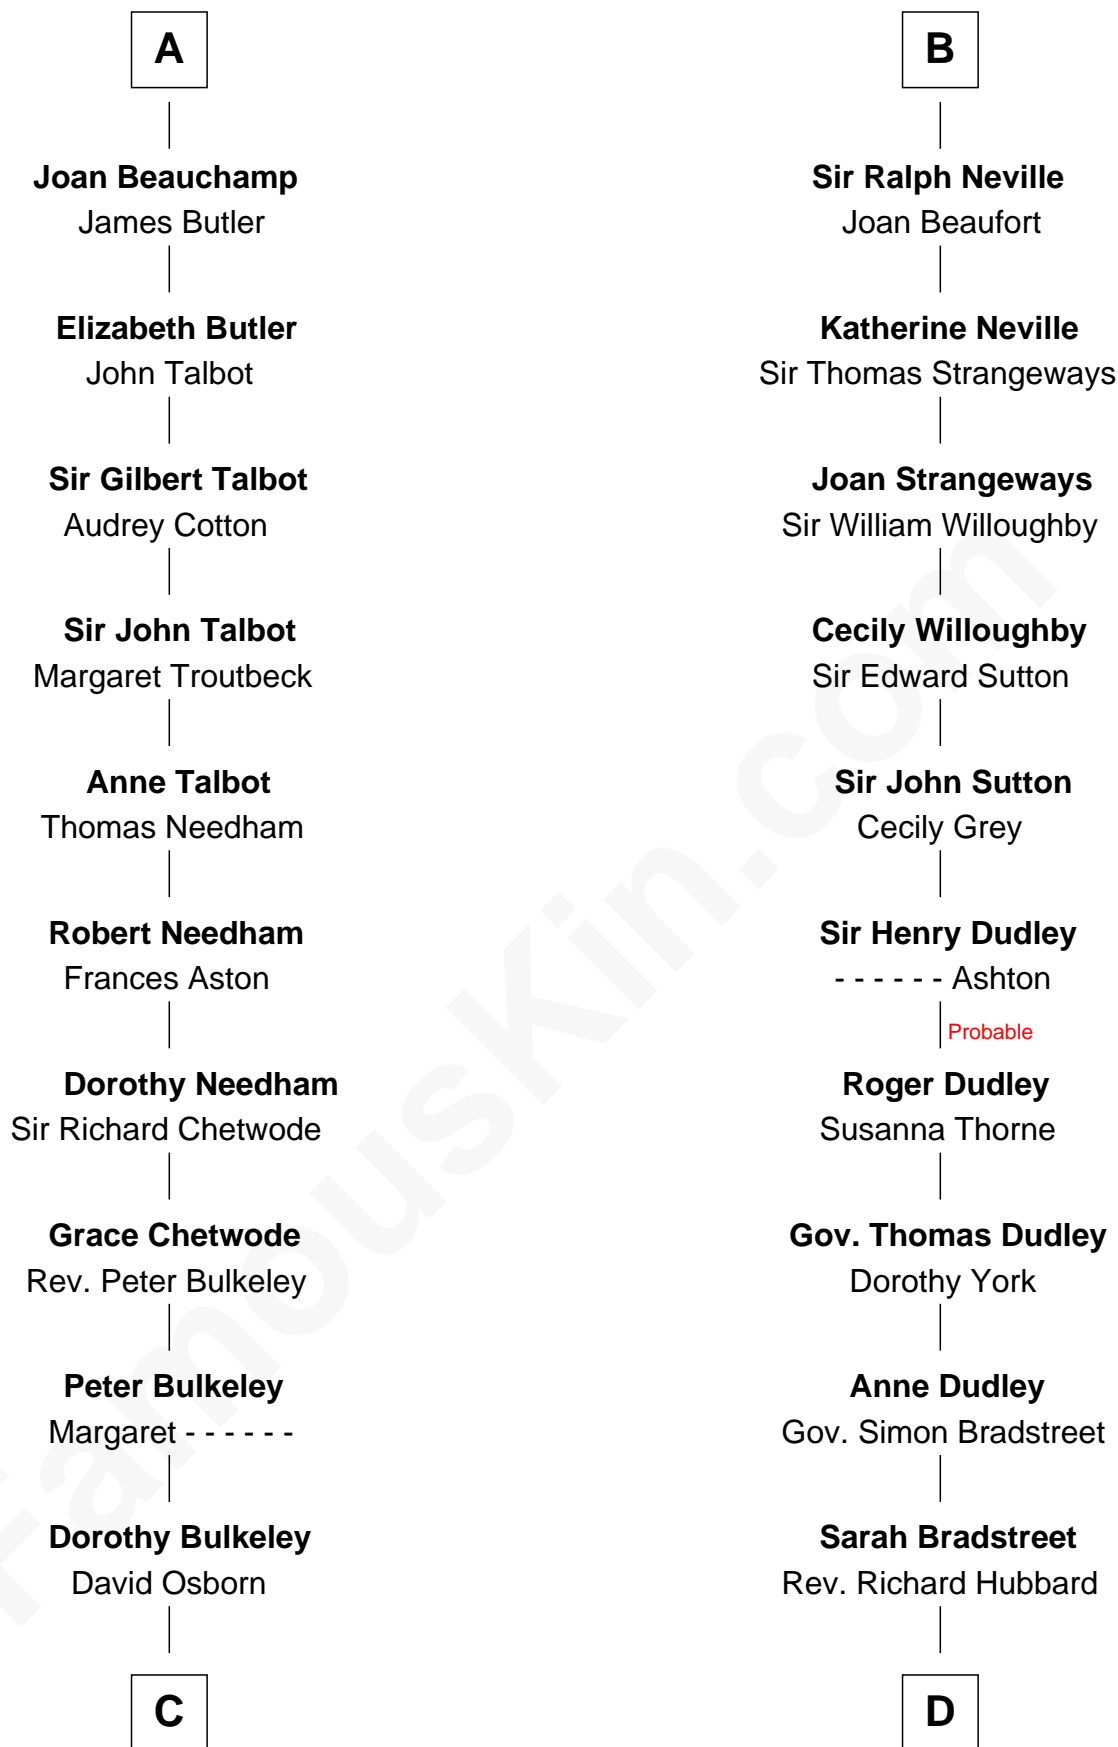

FamousKin.com

Relationship Chart of

Jay Gould

American Railroad "Robber Baron"

20th cousin 1 time removed of

Jane (Appleton) Pierce

First Lady of President Franklin Pierce

Sir Ralph de Tony
Margaret Beaumont

C

Eleazer Osborn
Hannah Bulkeley

Eleazer Osborn
Sarah Burr

Anna Osborn
Abraham Gould

John Burr Gould
Mary More

Jay Gould
"Robber Baron"

D

John Hubbard
Mary Brown