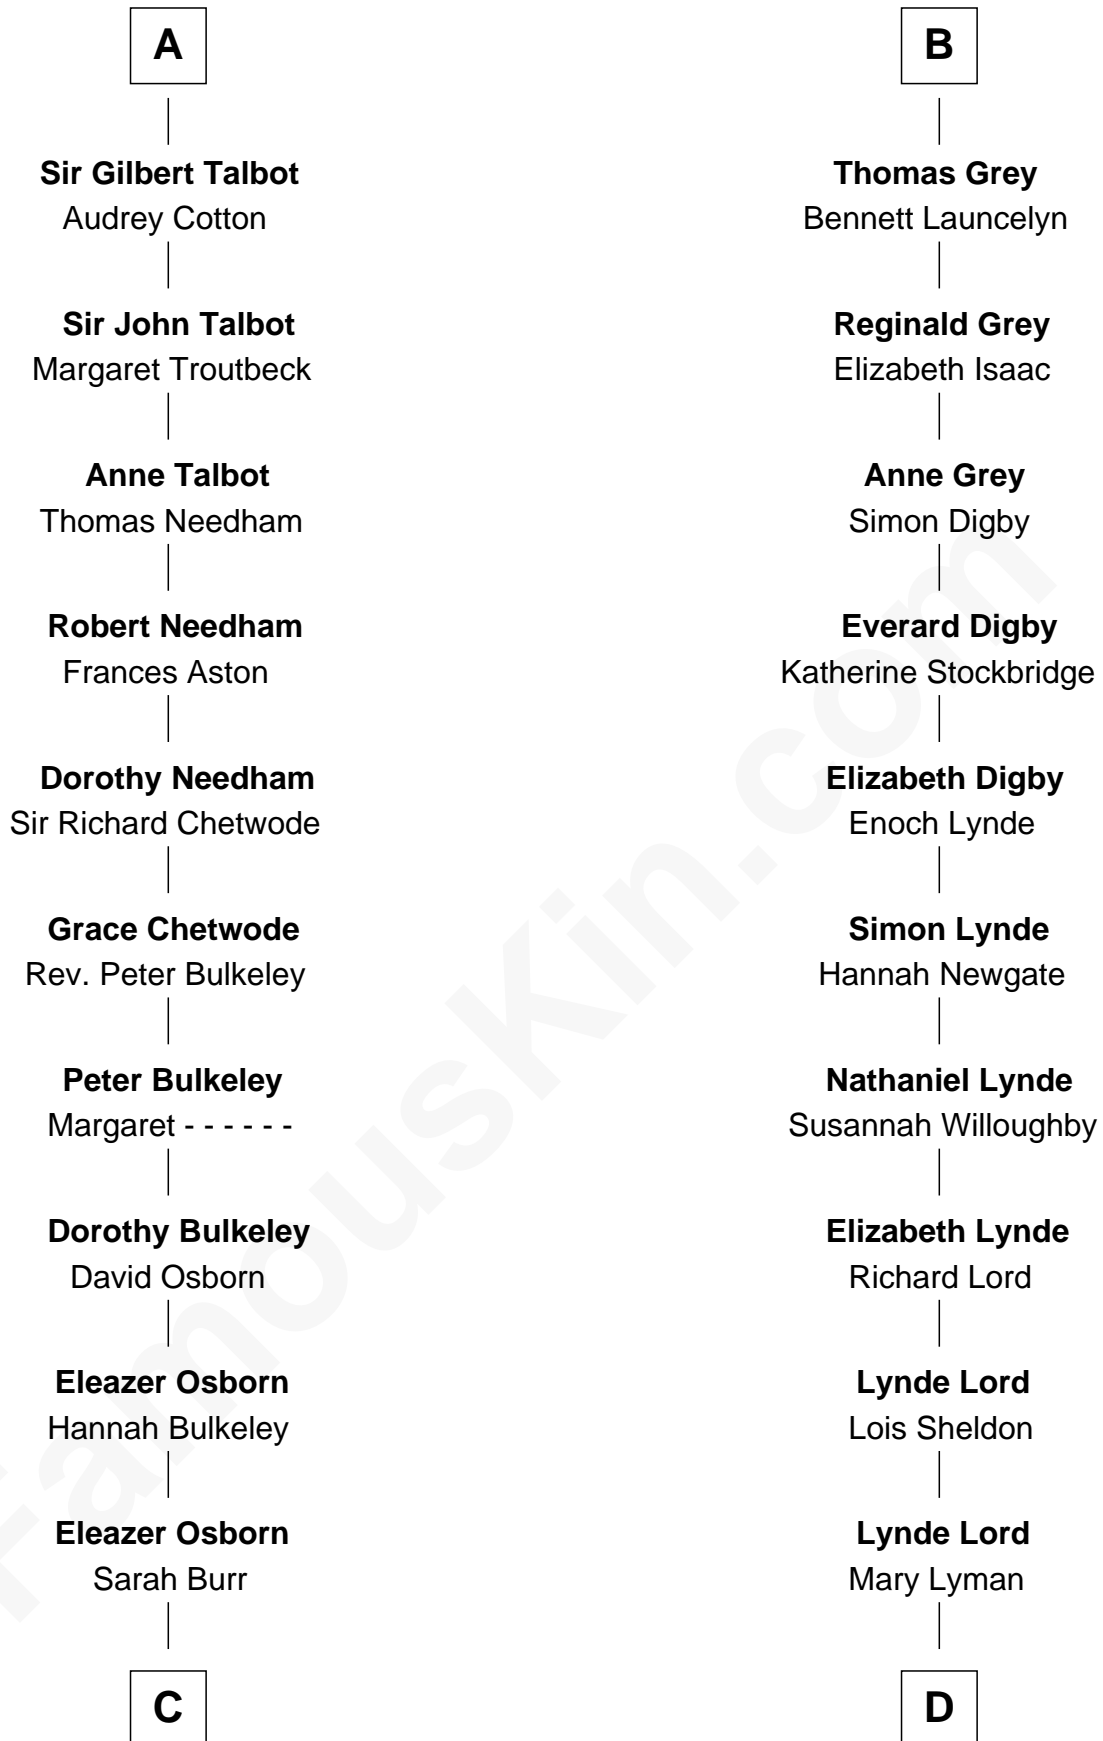

## Relationship Chart of

### Jay Gould

American Railroad "Robber Baron"

19th cousin 2 times removed of

### Henry Sturgis Morgan

Co-Founder of Morgan Stanley

**Sir Humphrey de Bohun**

Maud of Eu

**C**

**Anna Osborn**  
Abraham Gould

**John Burr Gould**  
Mary More

**Jay Gould**  
*"Robber Baron"*

**D**

**Mary Sheldon Lord**  
John Pierpont

**Juliet Pierpont**  
Junius Spencer Morgan

**John Pierpont Morgan**  
Frances Louisa Tracy

**John Pierpont Morgan**  
Jane Norton Grew

**Henry Sturgis Morgan**  
*Co-Founder of Morgan Stanley*