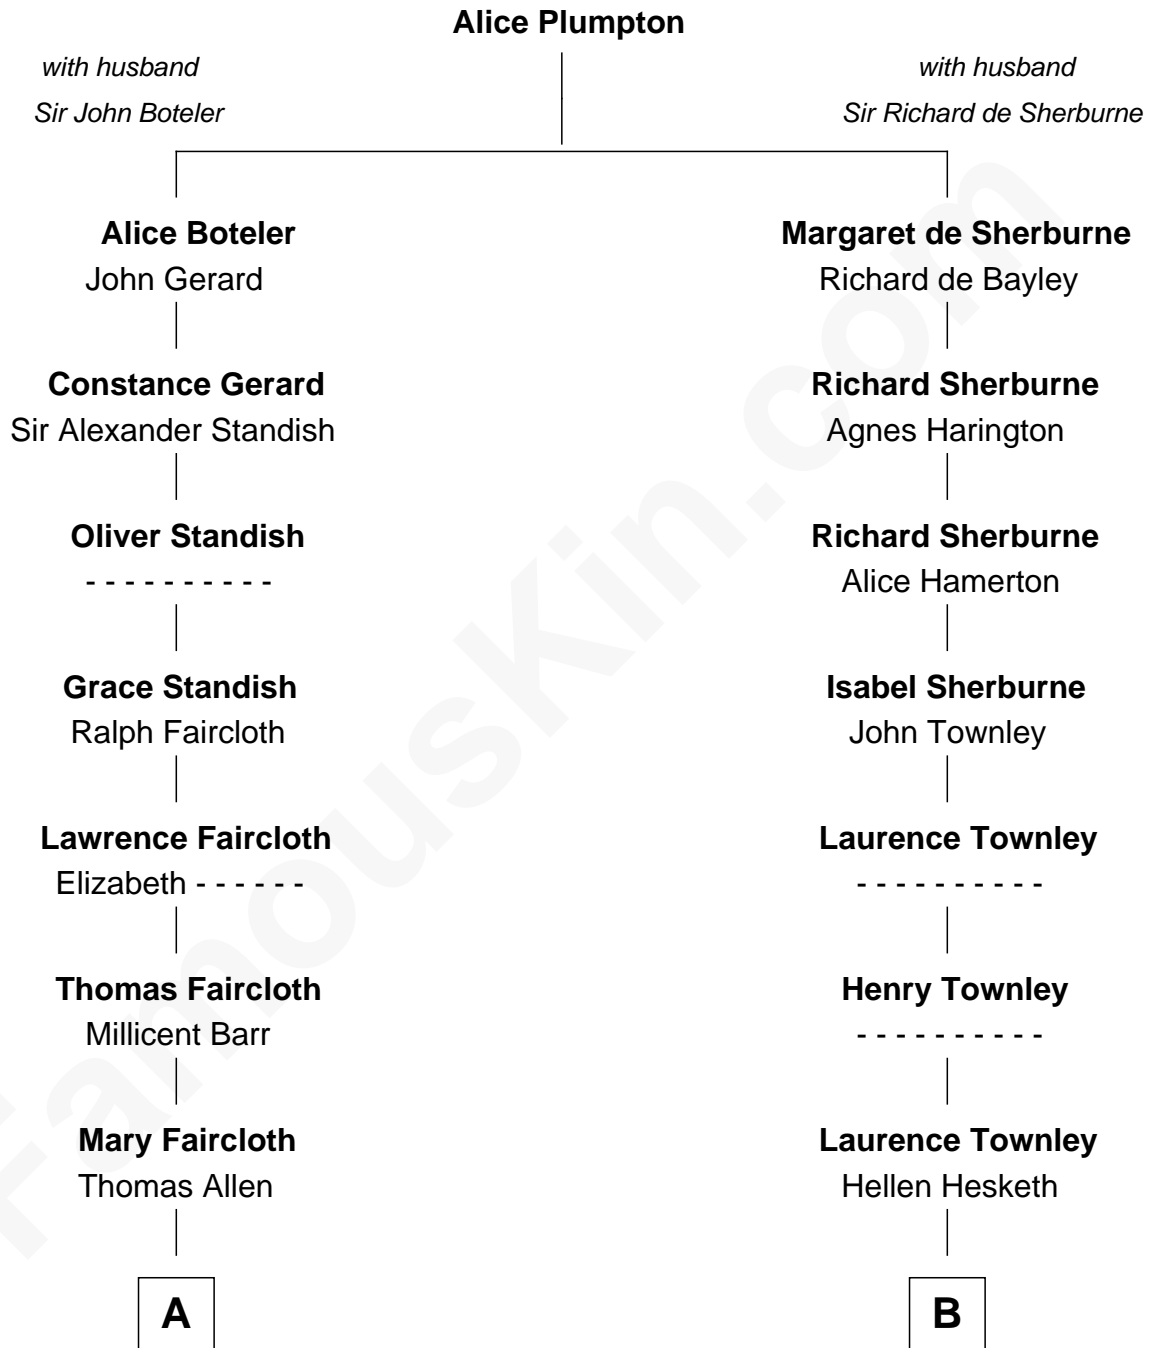

FamousKin.com

Relationship Chart of

Jay Gould

American Railroad "Robber Baron"

15th cousin 1 time removed of

Fitzhugh Lee

40th Governor of Virginia

A

Jay Gould
"Robber Baron"

B

Laurence Townley
Margaret Hartley

Laurence Townley
Jennet Halstead

Lawrence Townley
Alice Calvert

Lawrence Townley
Sarah Warner

Alice Townley
John Grymes

Col. Charles Grymes
Frances Jennings