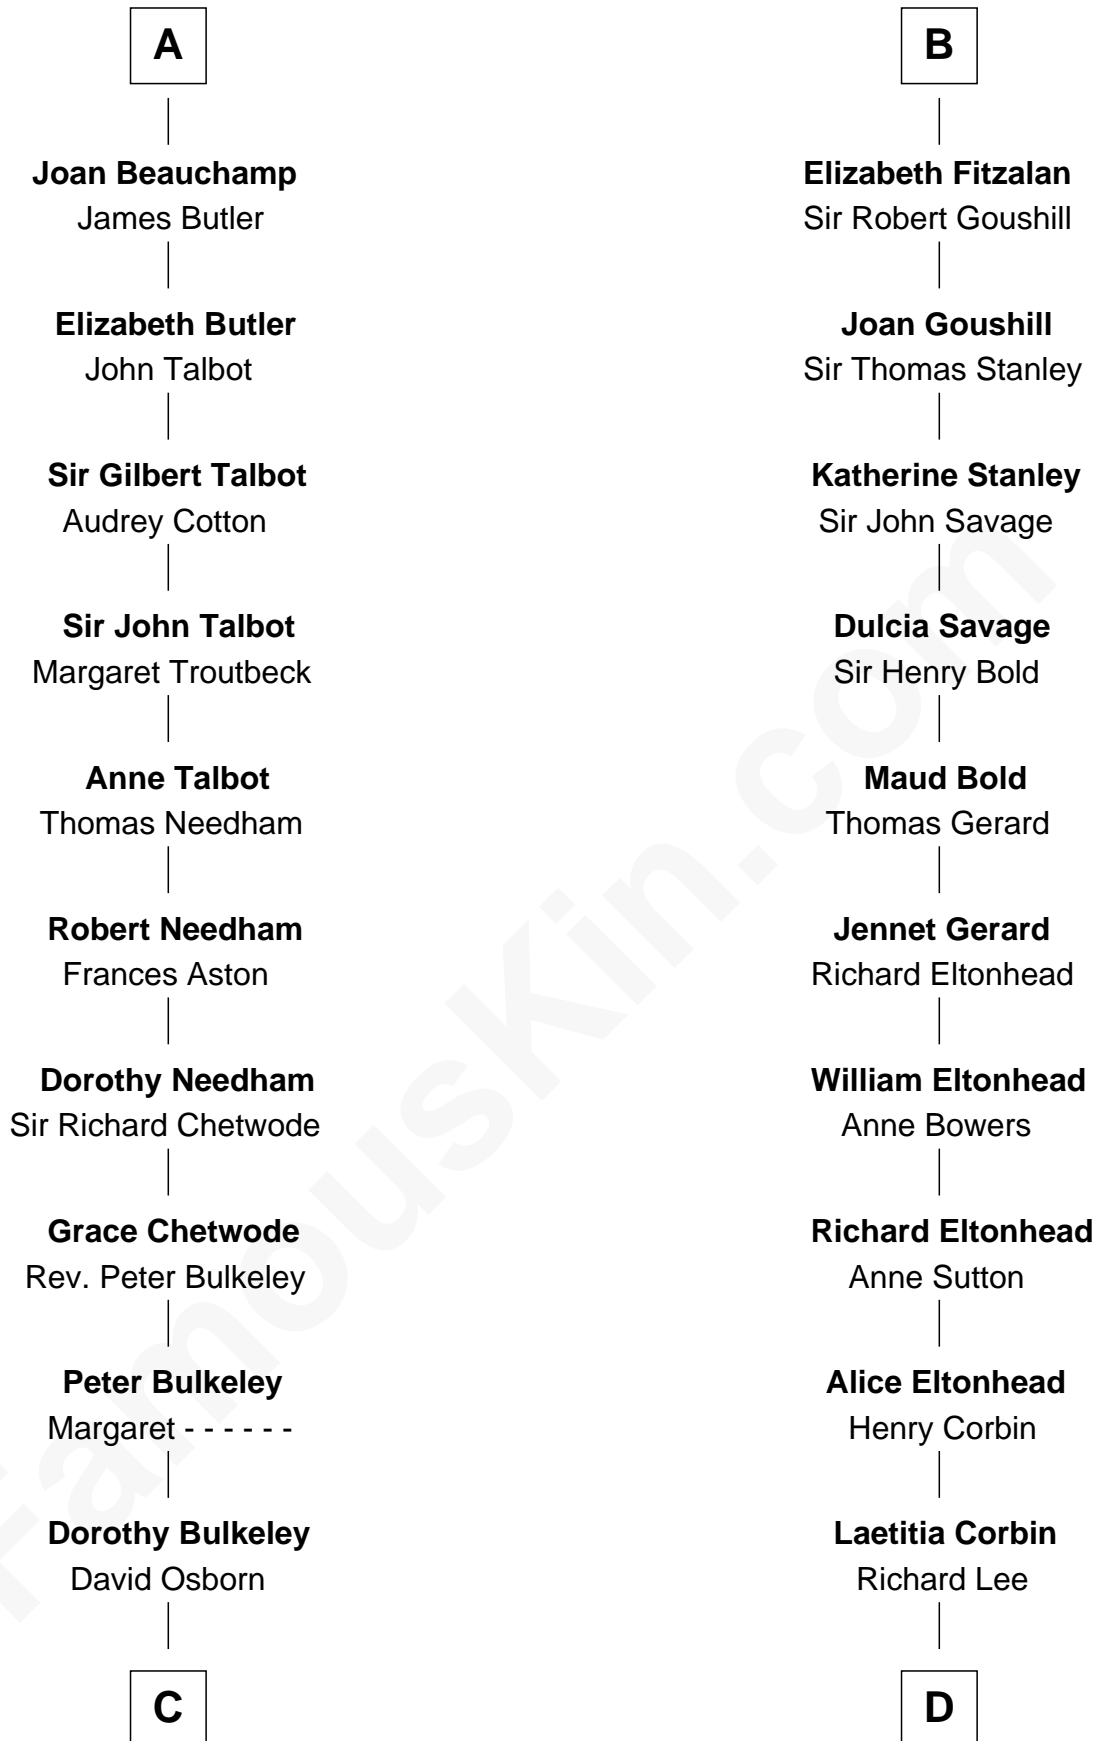

FamousKin.com

Relationship Chart of

Jay Gould

American Railroad "Robber Baron"

19th cousin 2 times removed of

Thomas Sim Lee

2nd and 7th Governor of Maryland

C

Eleazer Osborn
Hannah Bulkeley

Eleazer Osborn
Sarah Burr

Anna Osborn
Abraham Gould

John Burr Gould
Mary More

Jay Gould
"Robber Baron"

D

Philip Lee
Sarah Brooke

Thomas Lee
Christiana Sim