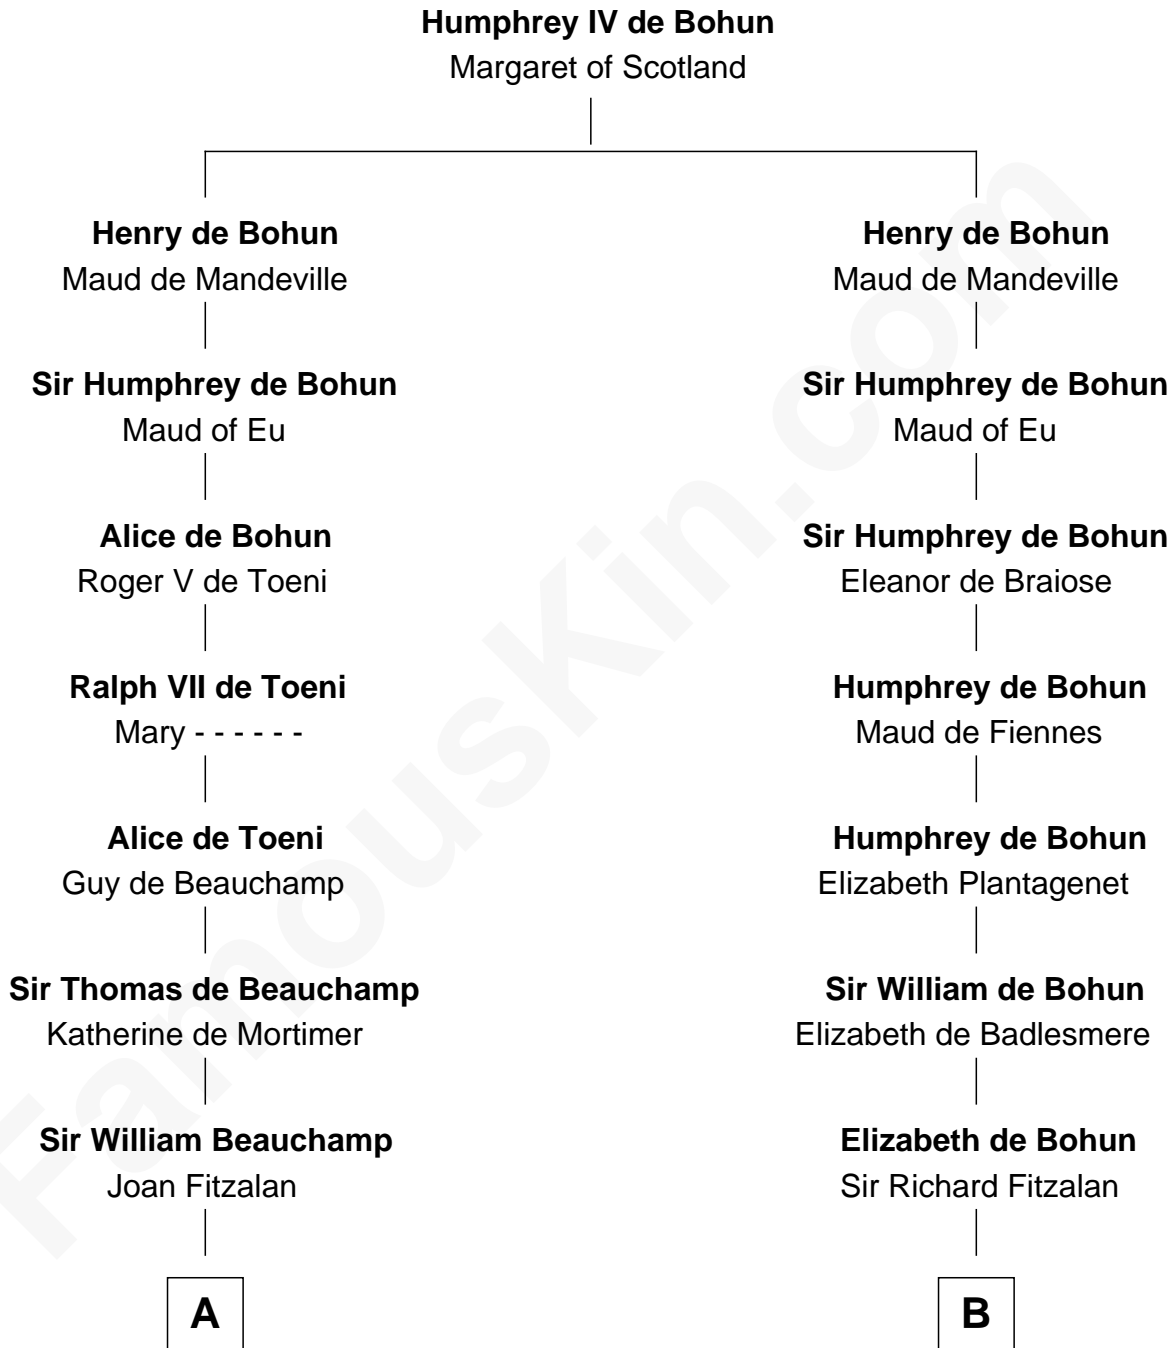

FamousKin.com

Relationship Chart of

Jay Gould

American Railroad "Robber Baron"

19th cousin 2 times removed of

Thomas Sim Lee

2nd and 7th Governor of Maryland

C

Eleazer Osborn
Hannah Bulkeley

Eleazer Osborn
Sarah Burr

Anna Osborn
Abraham Gould

John Burr Gould
Mary More

Jay Gould
"Robber Baron"

D

Philip Lee
Sarah Brooke

Thomas Lee
Christiana Sim

Thomas Sim Lee
2nd and 7th Governor of Maryland