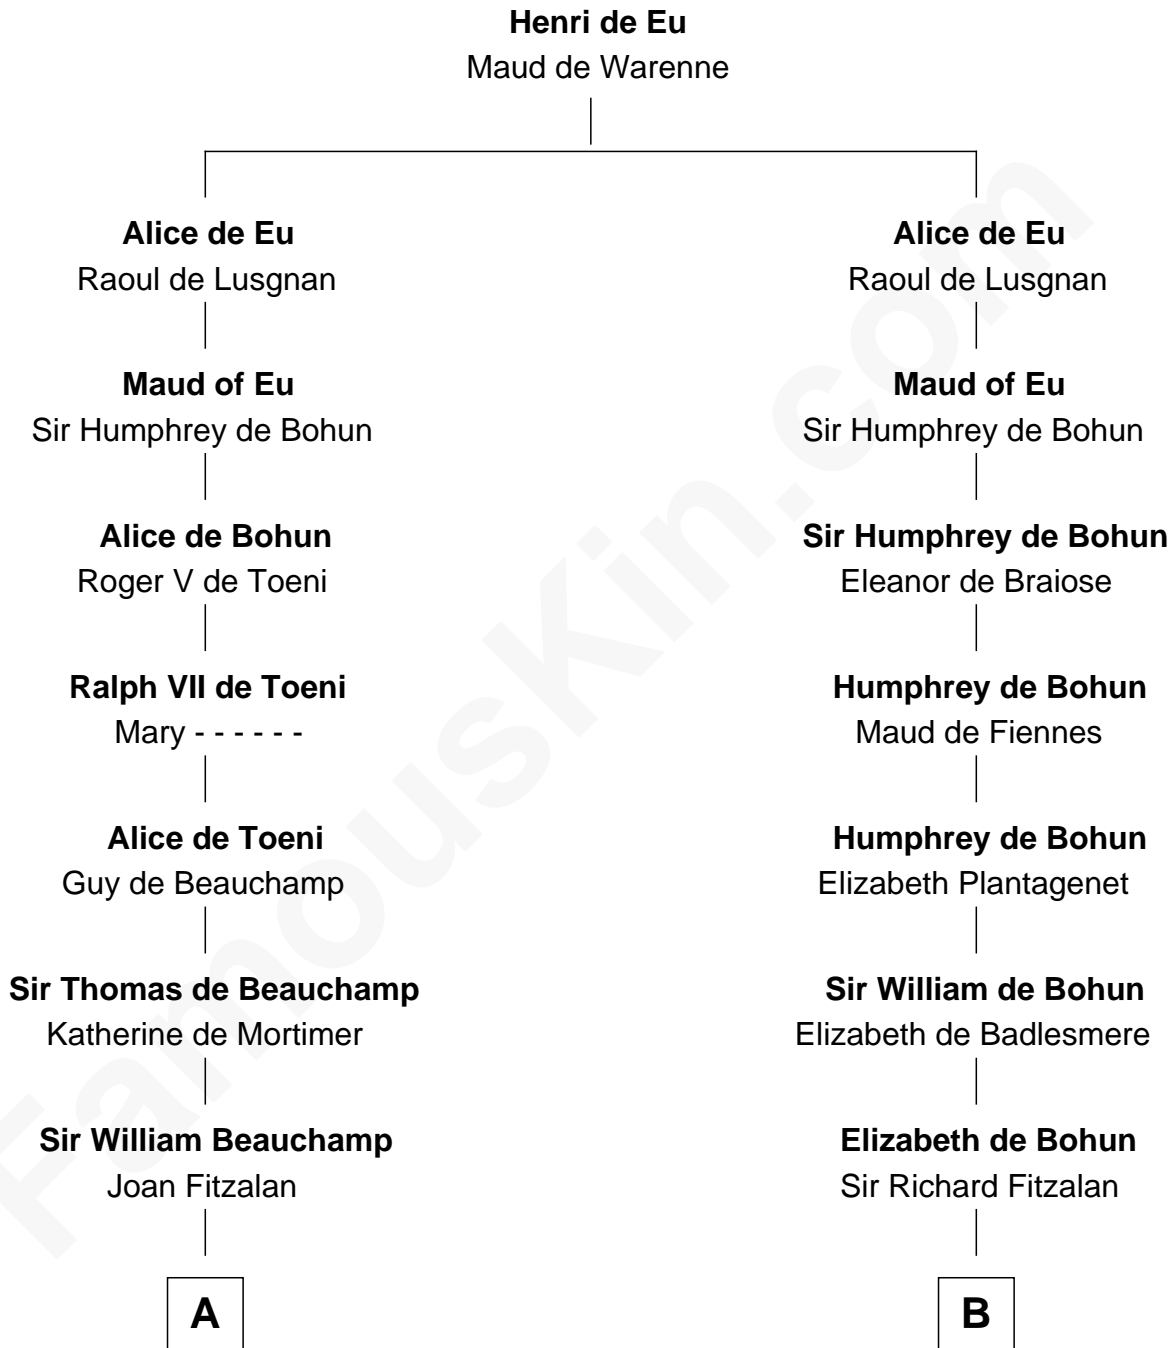

FamousKin.com

Relationship Chart of

Jay Gould

American Railroad "Robber Baron"

19th cousin 2 times removed of

Thomas Sim Lee

2nd and 7th Governor of Maryland

C

Eleazer Osborn
Hannah Bulkeley

Eleazer Osborn
Sarah Burr

Anna Osborn
Abraham Gould

John Burr Gould
Mary More

Jay Gould
"Robber Baron"

D

Philip Lee
Sarah Brooke

Thomas Lee
Christiana Sim

Thomas Sim Lee
2nd and 7th Governor of Maryland

FamousKin.com