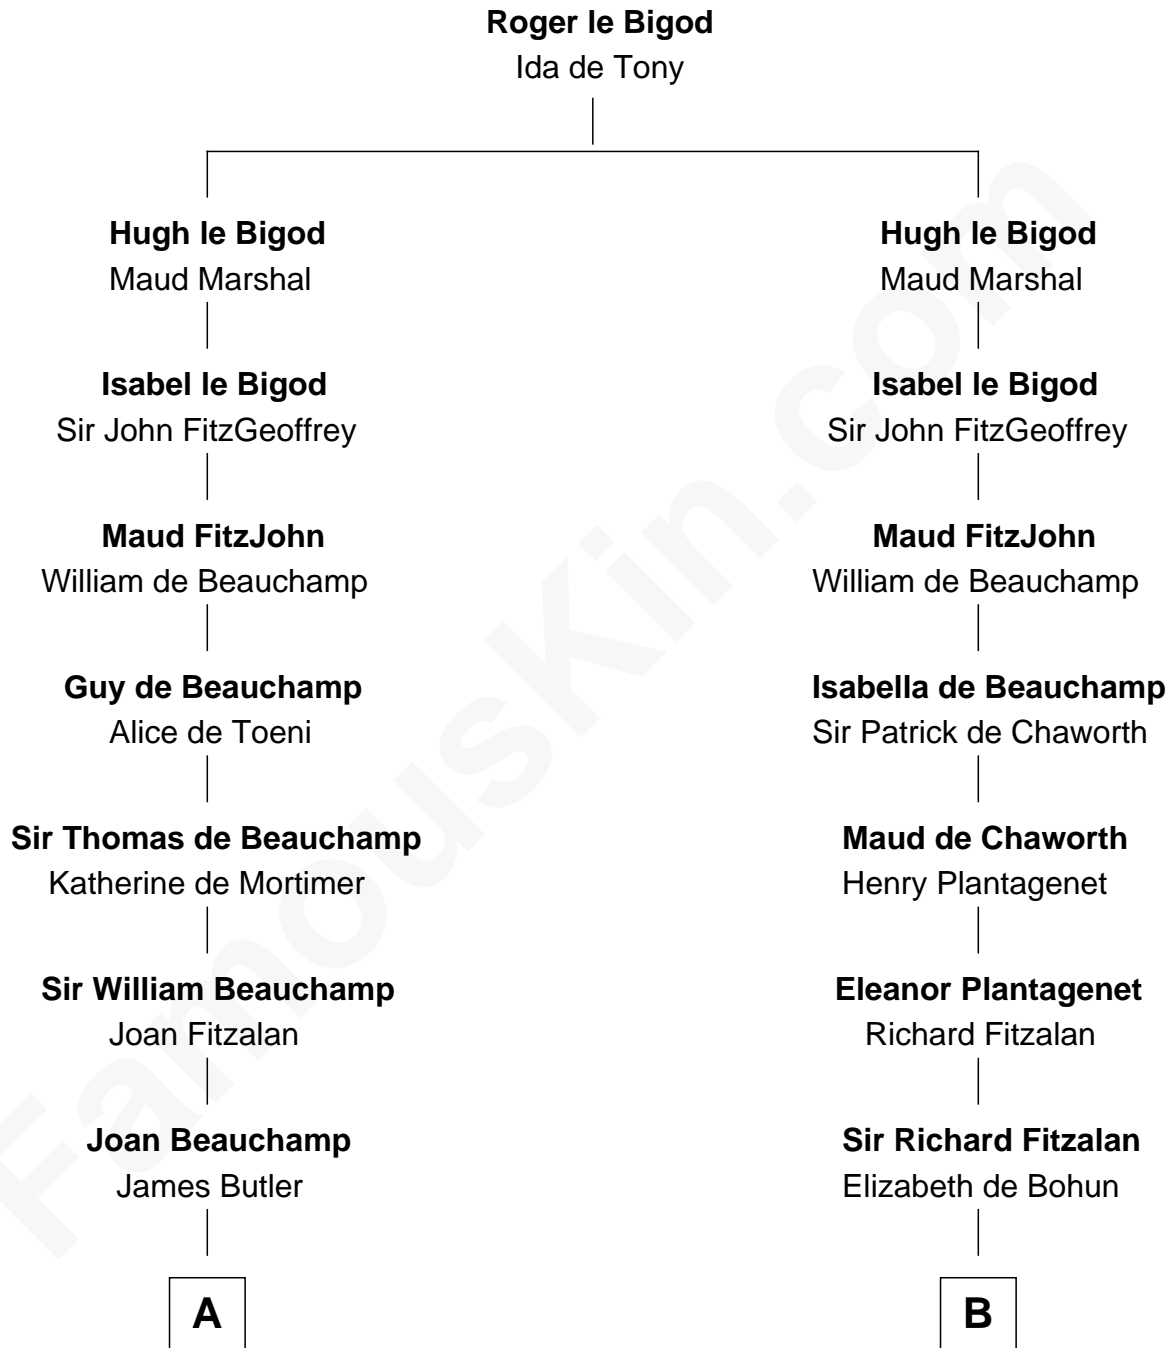

FamousKin.com

Relationship Chart of

Jay Gould

American Railroad "Robber Baron"

20th cousin of

Edward Lloyd V

13th Governor of Maryland

C

Eleazer Osborn

Sarah Burr

Anna Osborn

Abraham Gould

John Burr Gould

Mary More

Jay Gould

"Robber Baron"

D

Edward Lloyd

Sarah Covington

Col. Edward Lloyd

Anne Rousby

Col. Edward Lloyd

Elizabeth Tayloe

Edward Lloyd V

13th Governor of Maryland

FamousKin.com