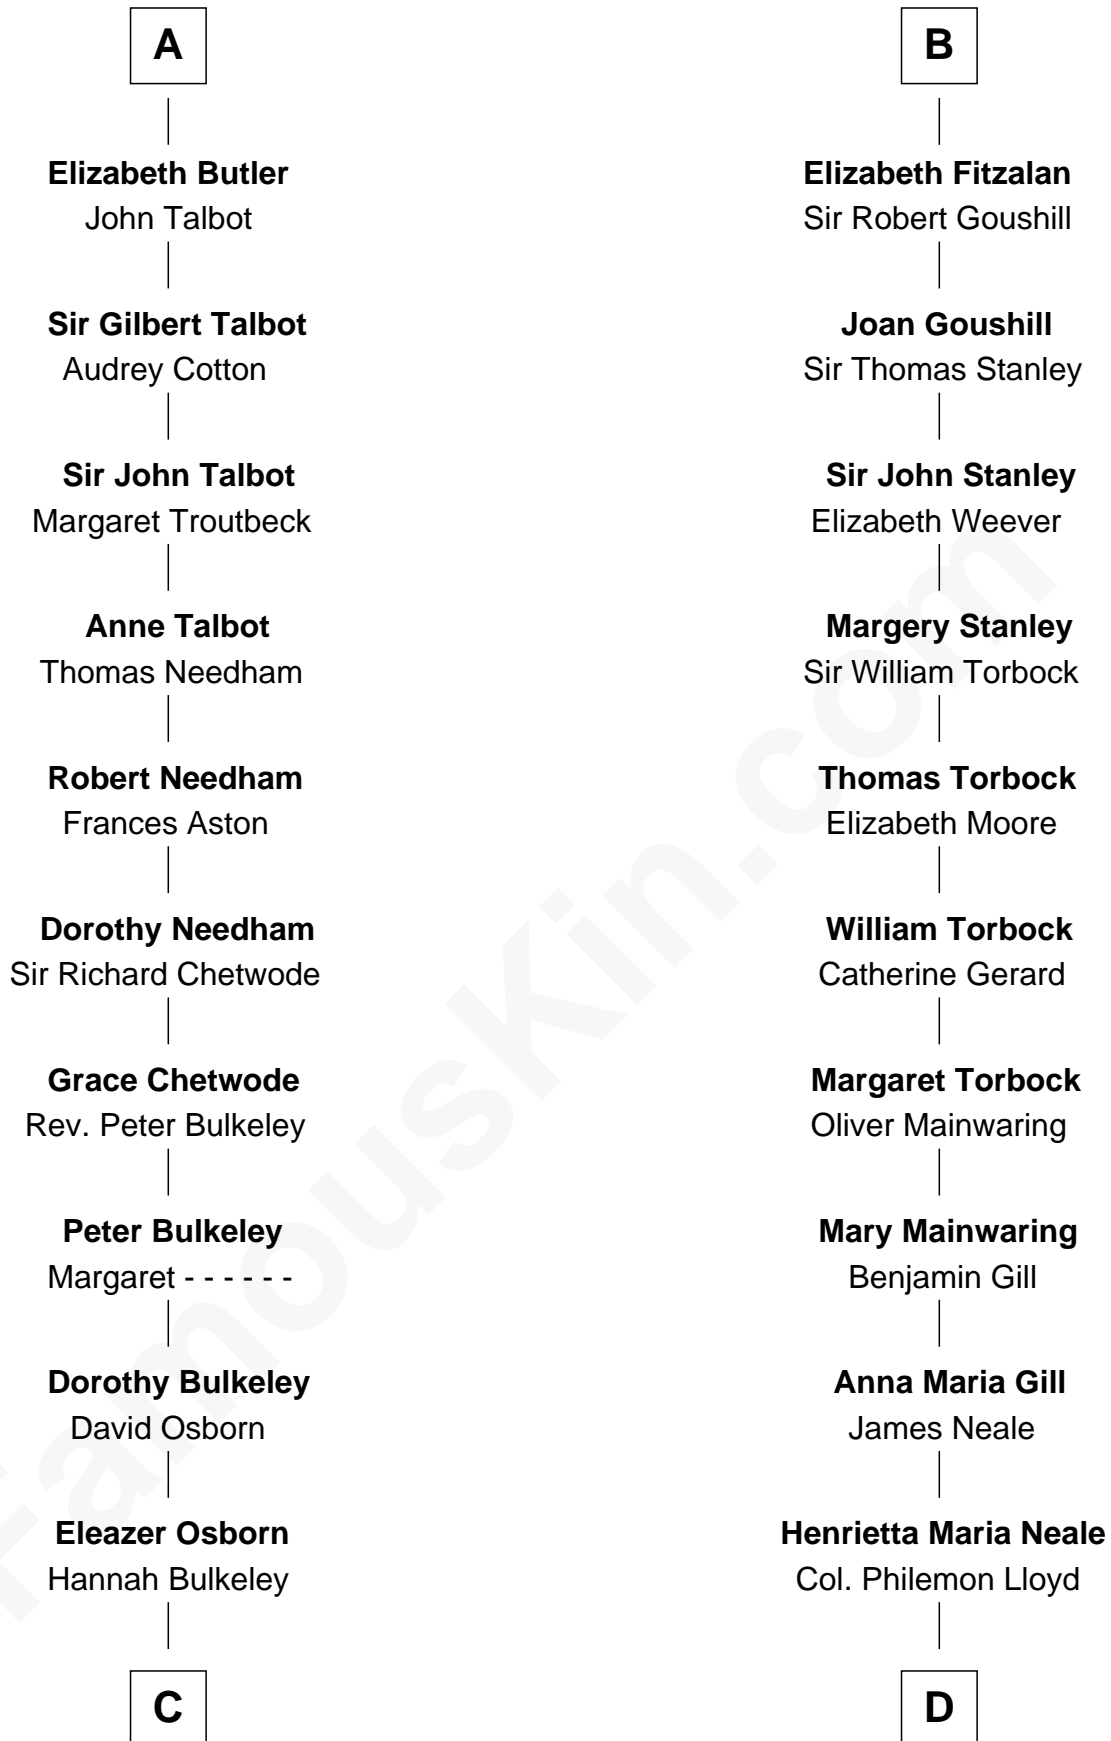

FamousKin.com

Relationship Chart of

Jay Gould

American Railroad "Robber Baron"

20th cousin of

Edward Lloyd V

13th Governor of Maryland

C

Eleazer Osborn

Sarah Burr

Anna Osborn

Abraham Gould

John Burr Gould

Mary More

Jay Gould

"Robber Baron"

D

Edward Lloyd

Sarah Covington

Col. Edward Lloyd

Anne Rousby

Col. Edward Lloyd

Elizabeth Tayloe

Edward Lloyd V