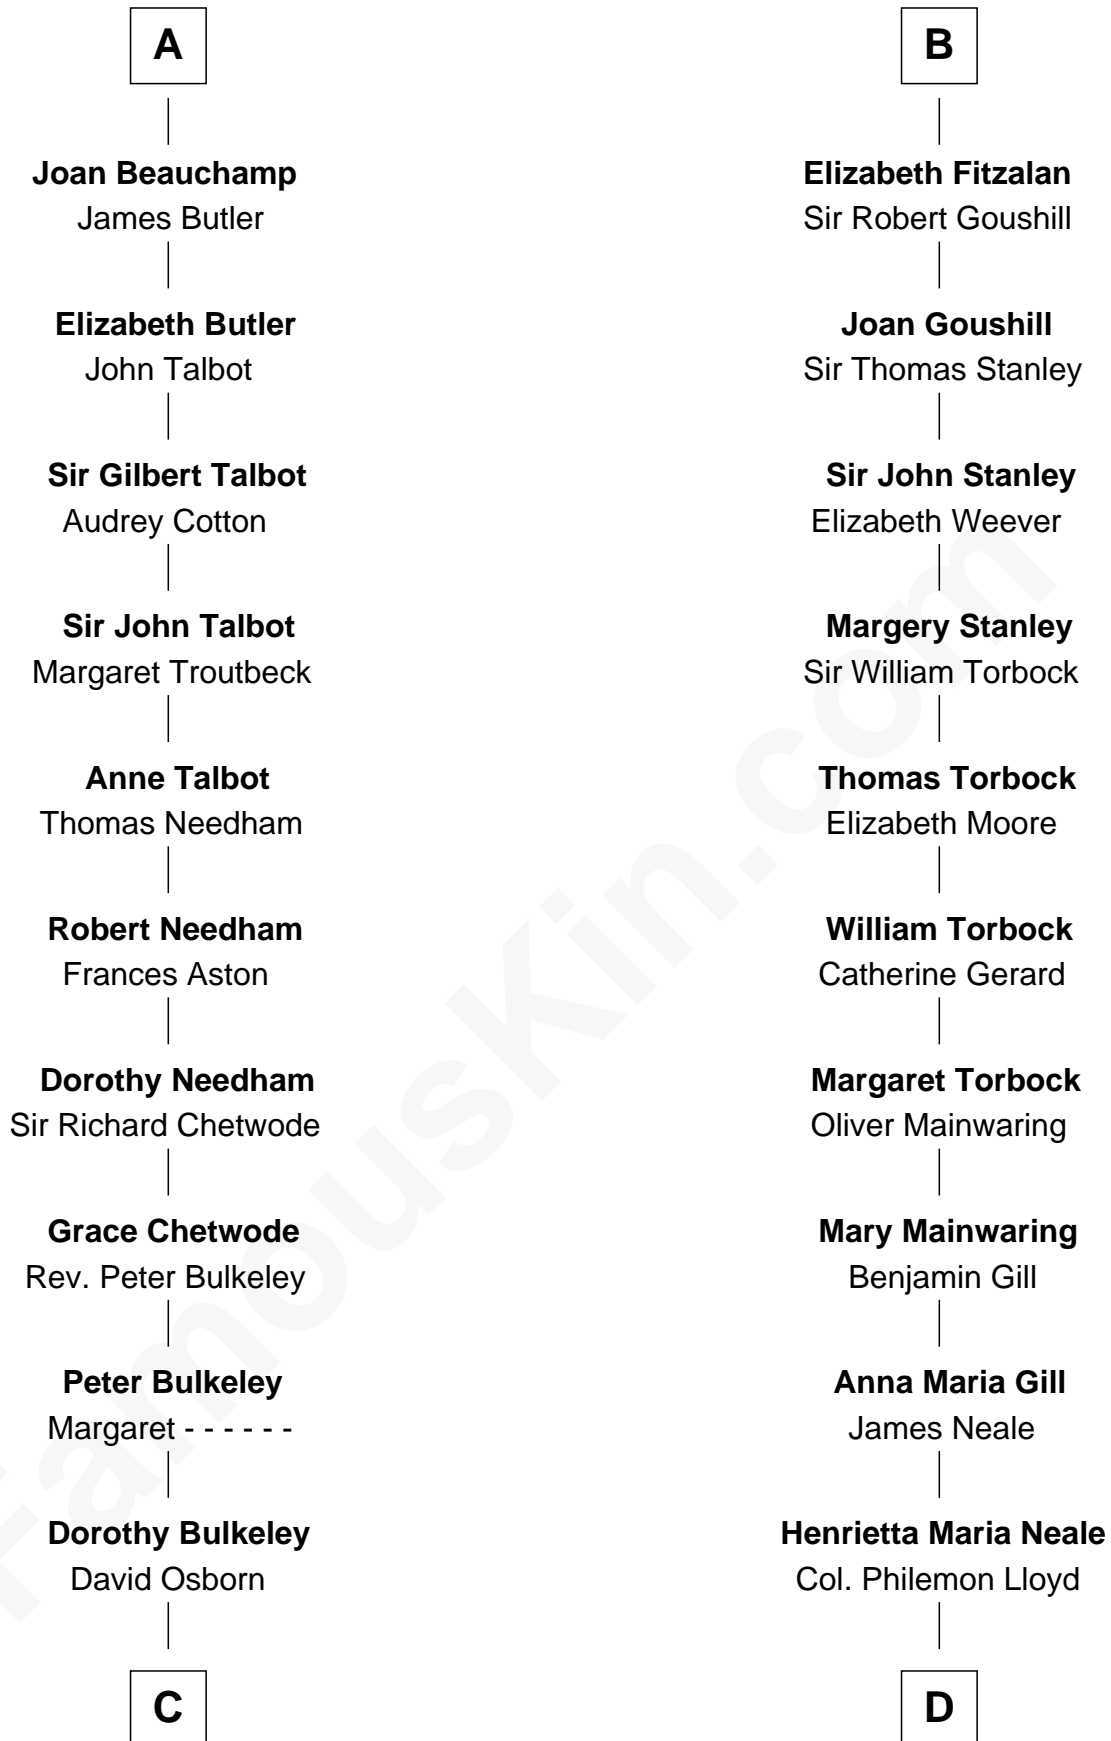

## Relationship Chart of

### Jay Gould

American Railroad "Robber Baron"

20th cousin 1 time removed of

**Edward Lloyd V**

13th Governor of Maryland

**C**

**Eleazer Osborn**  
Hannah Bulkeley

**Eleazer Osborn**  
Sarah Burr

**Anna Osborn**  
Abraham Gould

**John Burr Gould**  
Mary More

**Jay Gould**  
*"Robber Baron"*

**D**

**Edward Lloyd**  
Sarah Covington

**Col. Edward Lloyd**  
Anne Rousby

**Col. Edward Lloyd**  
Elizabeth Tayloe