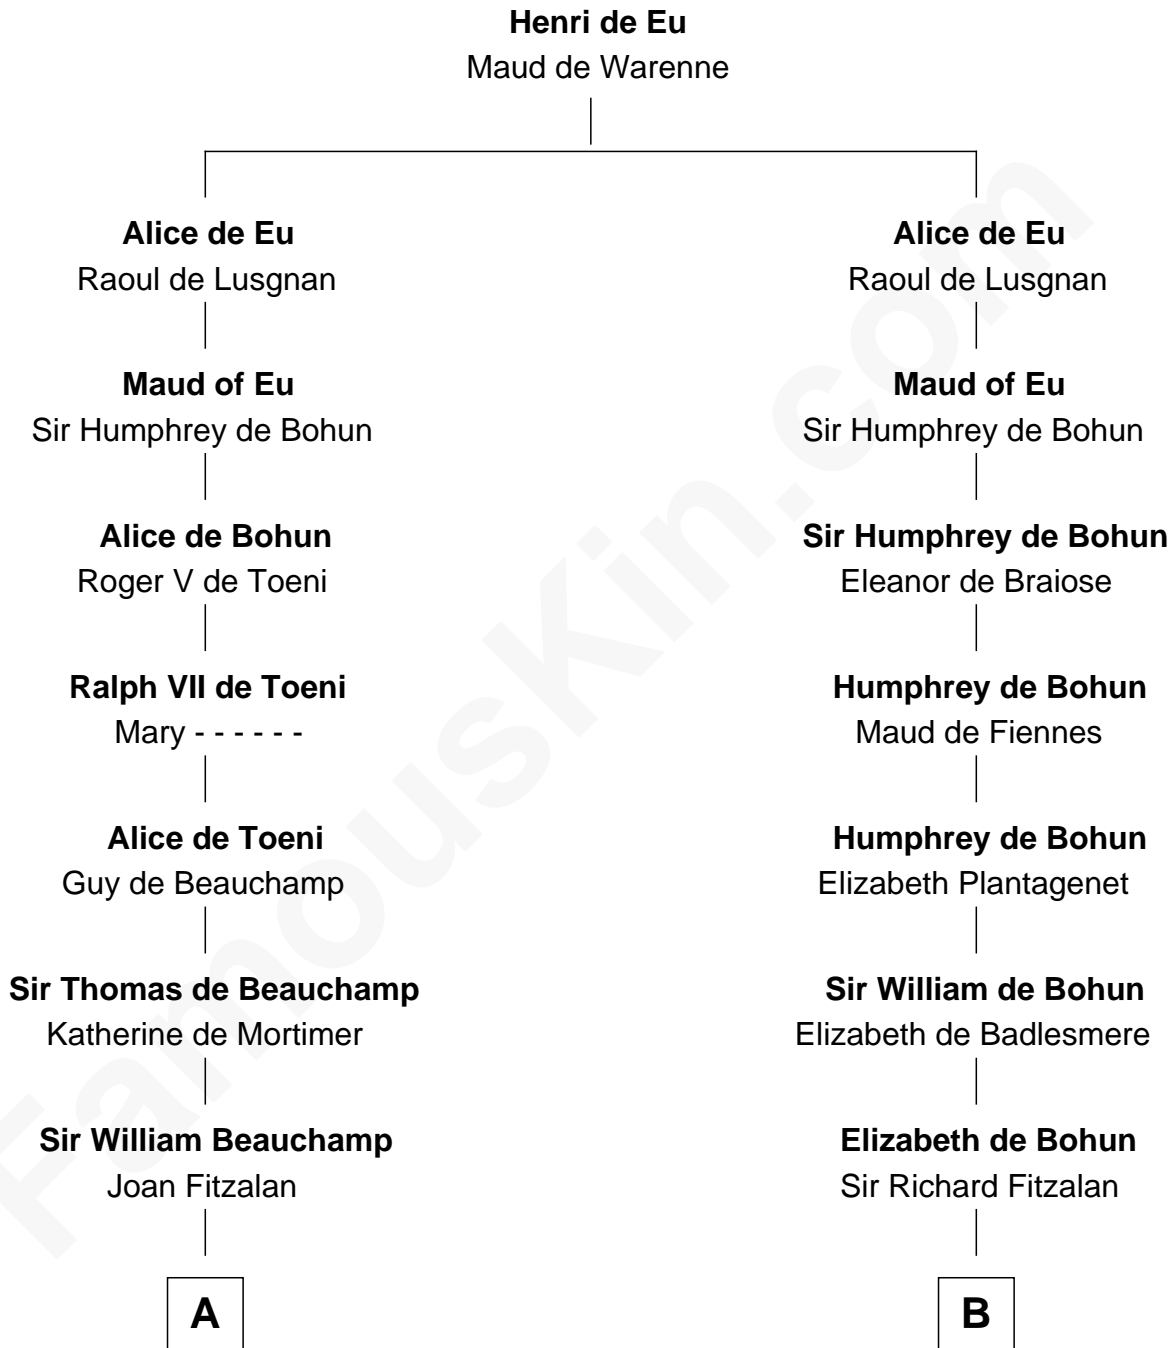

## Relationship Chart of

### Jay Gould

American Railroad "Robber Baron"

20th cousin 1 time removed of

**Edward Lloyd V**

13th Governor of Maryland

**C**

**Eleazer Osborn**  
Hannah Bulkeley

**Eleazer Osborn**  
Sarah Burr

**Anna Osborn**  
Abraham Gould

**John Burr Gould**  
Mary More

**Jay Gould**  
*"Robber Baron"*

**D**

**Edward Lloyd**  
Sarah Covington

**Col. Edward Lloyd**  
Anne Rousby

**Col. Edward Lloyd**  
Elizabeth Tayloe