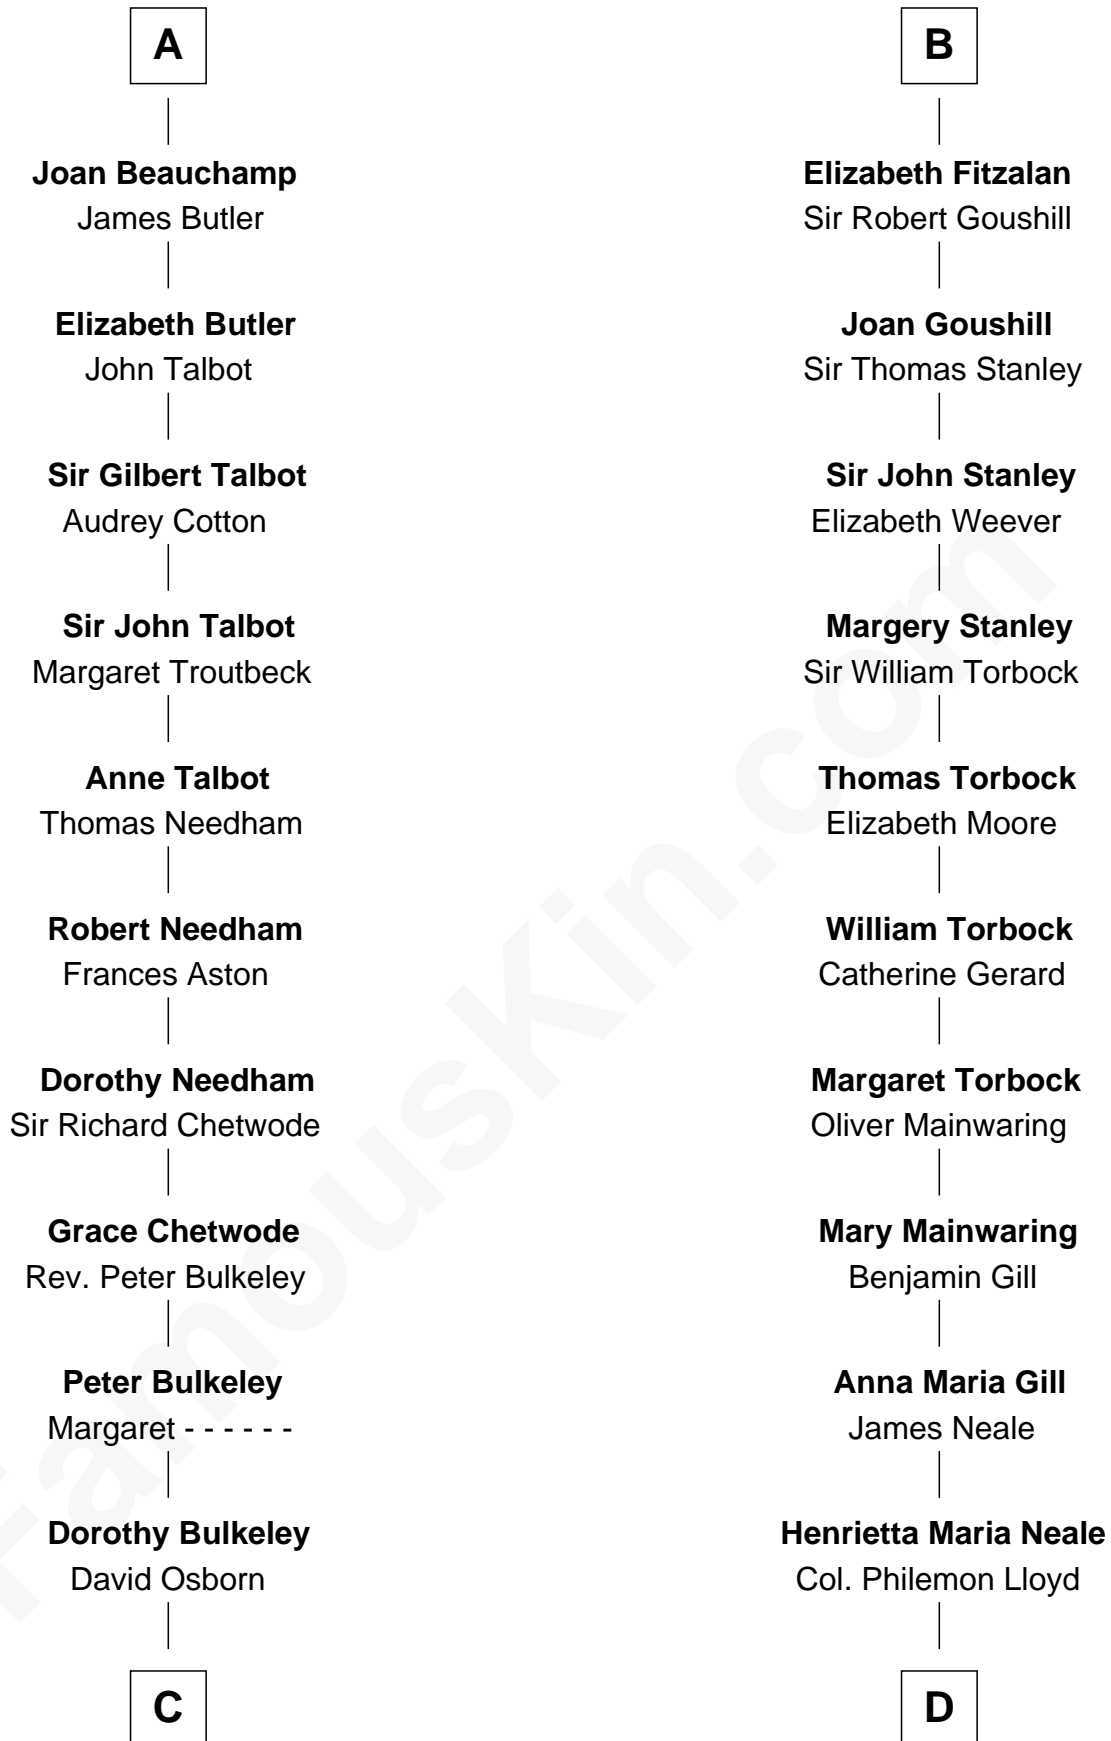

FamousKin.com

Relationship Chart of

Jay Gould

American Railroad "Robber Baron"

20th cousin 1 time removed of

Edward Lloyd V

13th Governor of Maryland

Hugues de Lusignan

Orengarde - - - - -

C

Eleazer Osborn
Hannah Bulkeley

Eleazer Osborn
Sarah Burr

Anna Osborn
Abraham Gould

John Burr Gould
Mary More

Jay Gould
"Robber Baron"

D