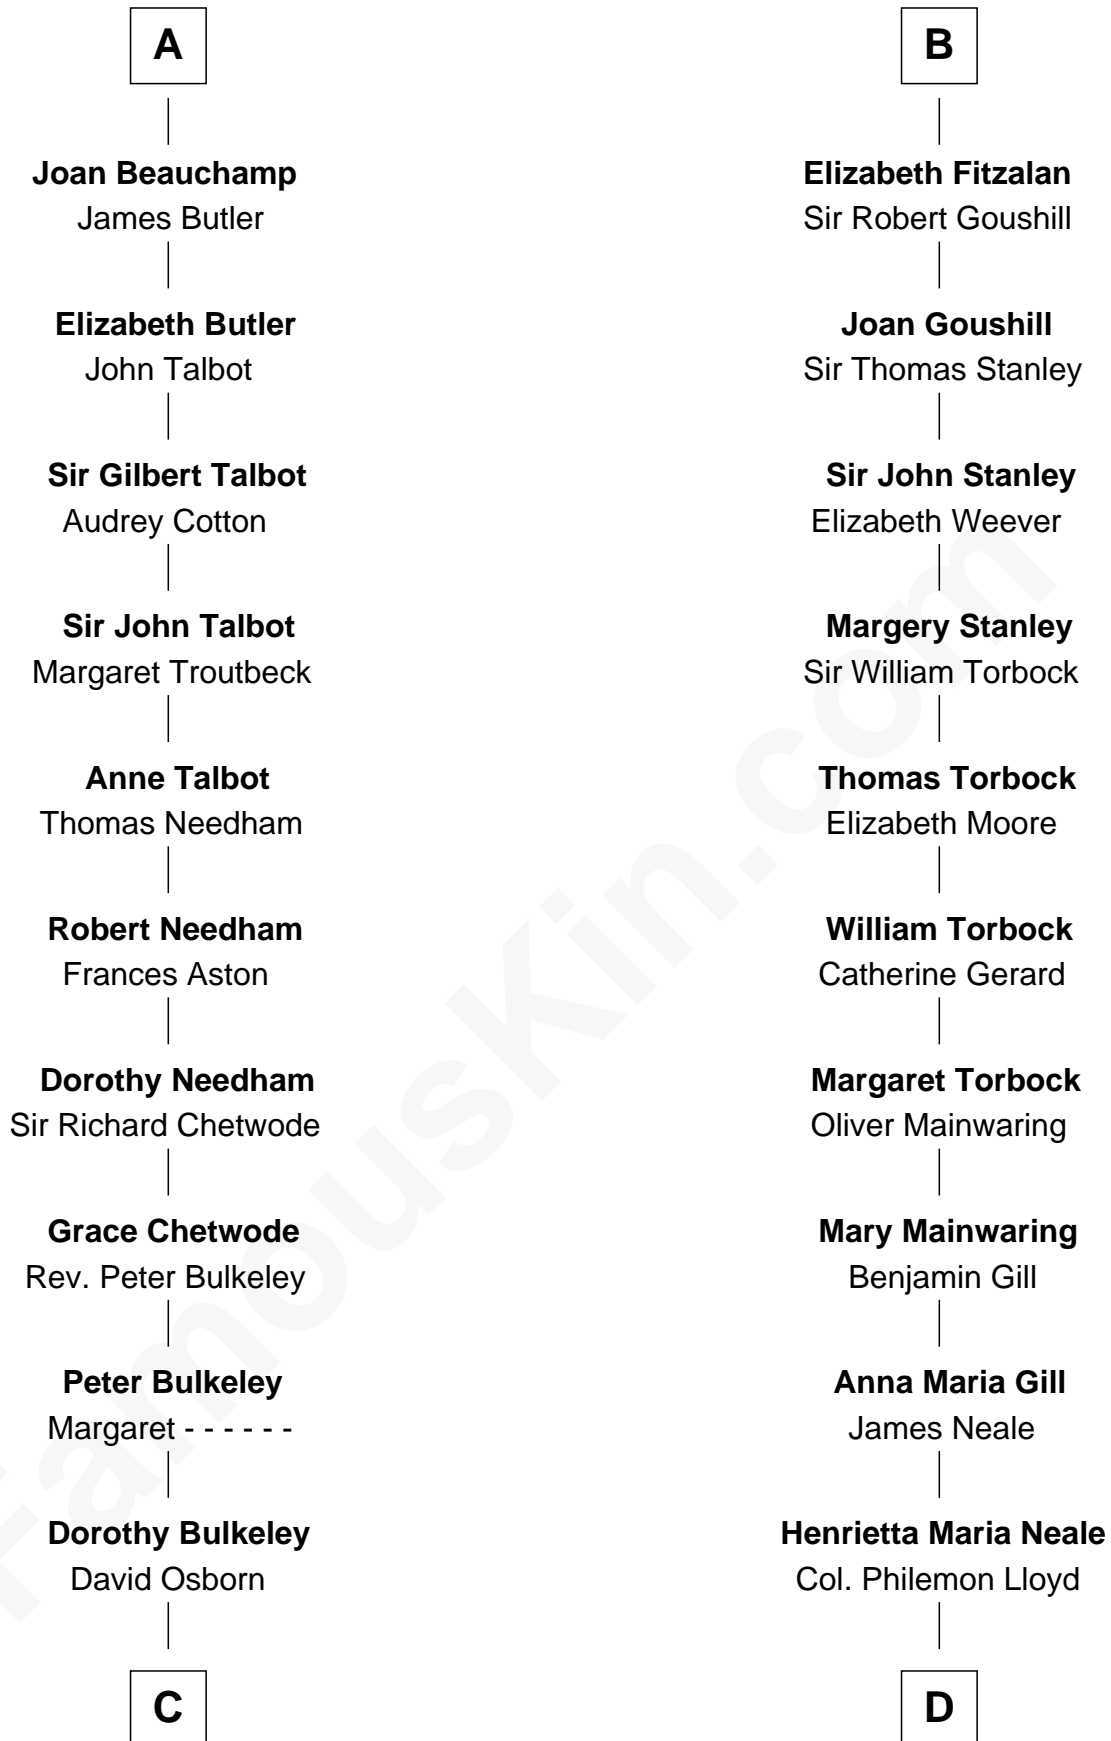

FamousKin.com

Relationship Chart of

Jay Gould

American Railroad "Robber Baron"

20th cousin 1 time removed of

Edward Lloyd V

13th Governor of Maryland

C

Eleazer Osborn
Hannah Bulkeley

Eleazer Osborn
Sarah Burr

Anna Osborn
Abraham Gould

John Burr Gould
Mary More

Jay Gould
"Robber Baron"

D

Edward Lloyd
Sarah Covington

Col. Edward Lloyd
Anne Rousby

Col. Edward Lloyd
Elizabeth Tayloe

Edward Lloyd V
13th Governor of Maryland