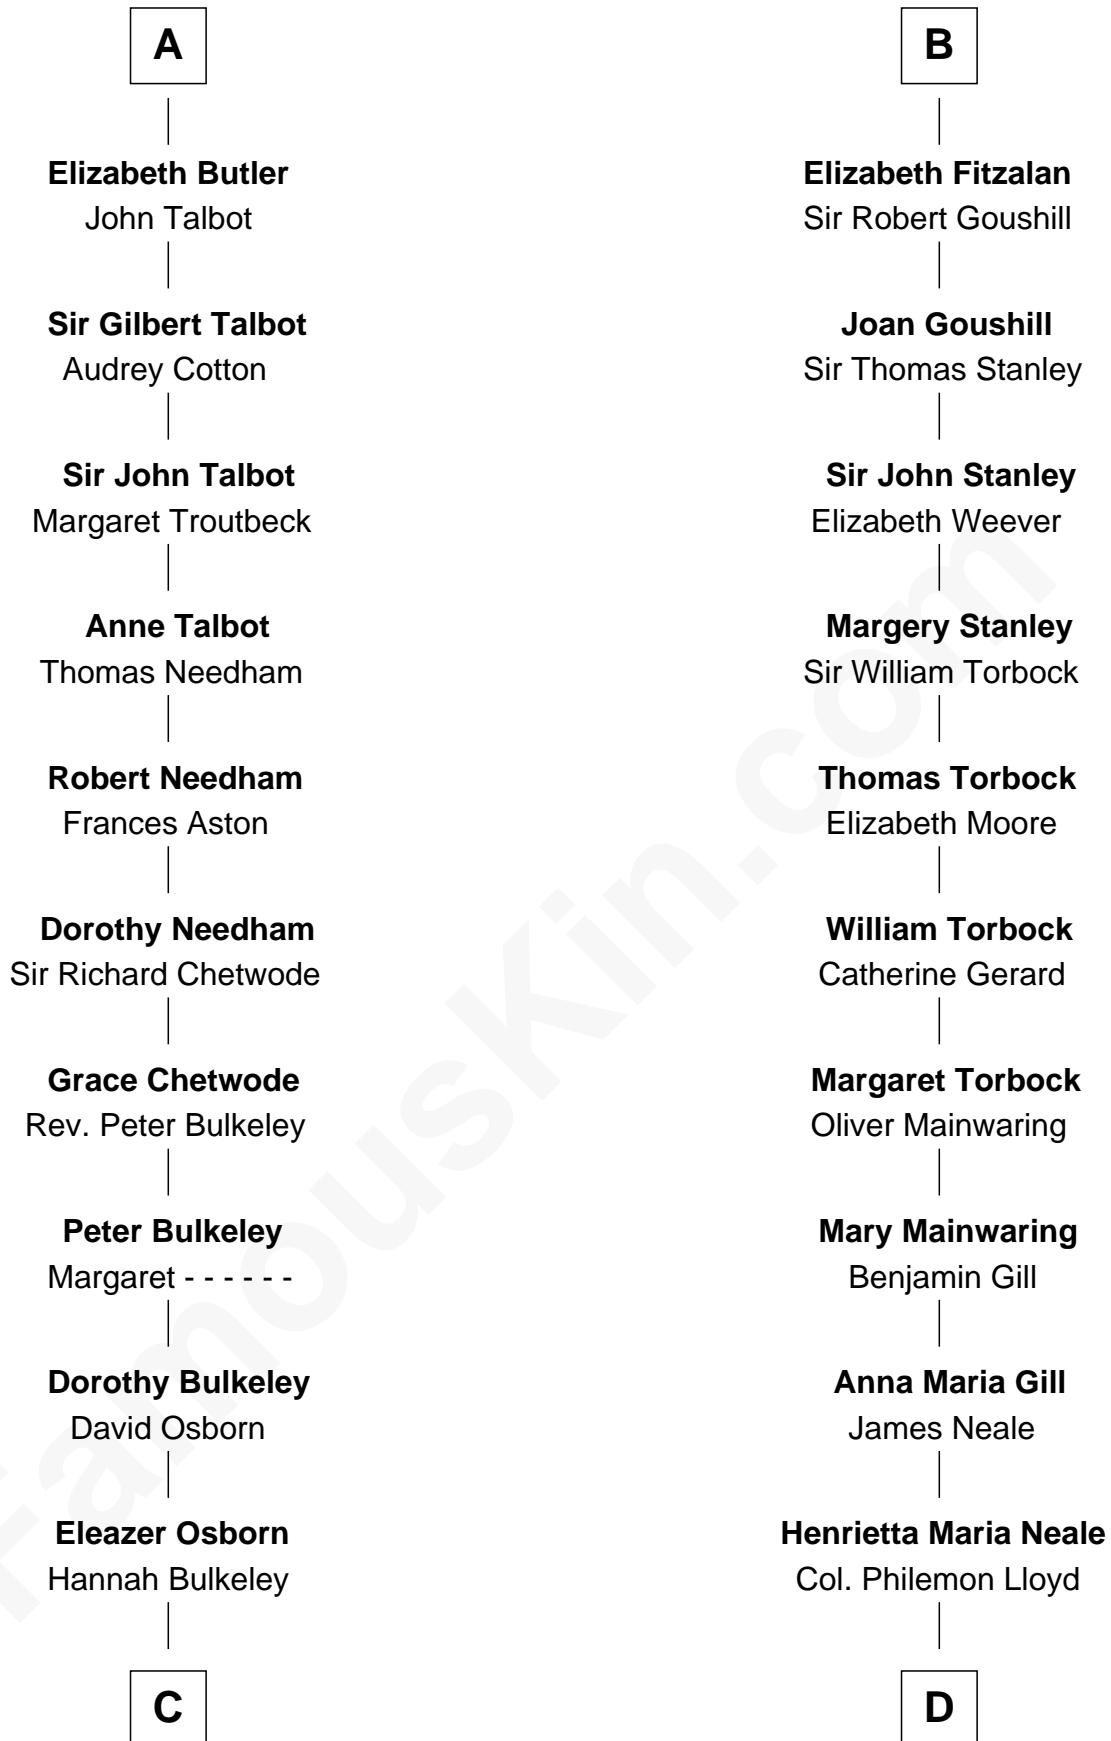

## Relationship Chart of

### Jay Gould

*American Railroad "Robber Baron"*

20th cousin of

### Edward Lloyd V

*13th Governor of Maryland*

**Waleran de Newburgh**

Alice de Harcourt

**C**

**Eleazer Osborn**  
Sarah Burr

**Anna Osborn**  
Abraham Gould

**John Burr Gould**  
Mary More

**Jay Gould**  
*"Robber Baron"*

**D**

**Edward Lloyd**  
Sarah Covington

**Col. Edward Lloyd**  
Anne Rousby

**Col. Edward Lloyd**  
Elizabeth Tayloe

**Edward Lloyd V**  
*13th Governor of Maryland*

FamousKin.com