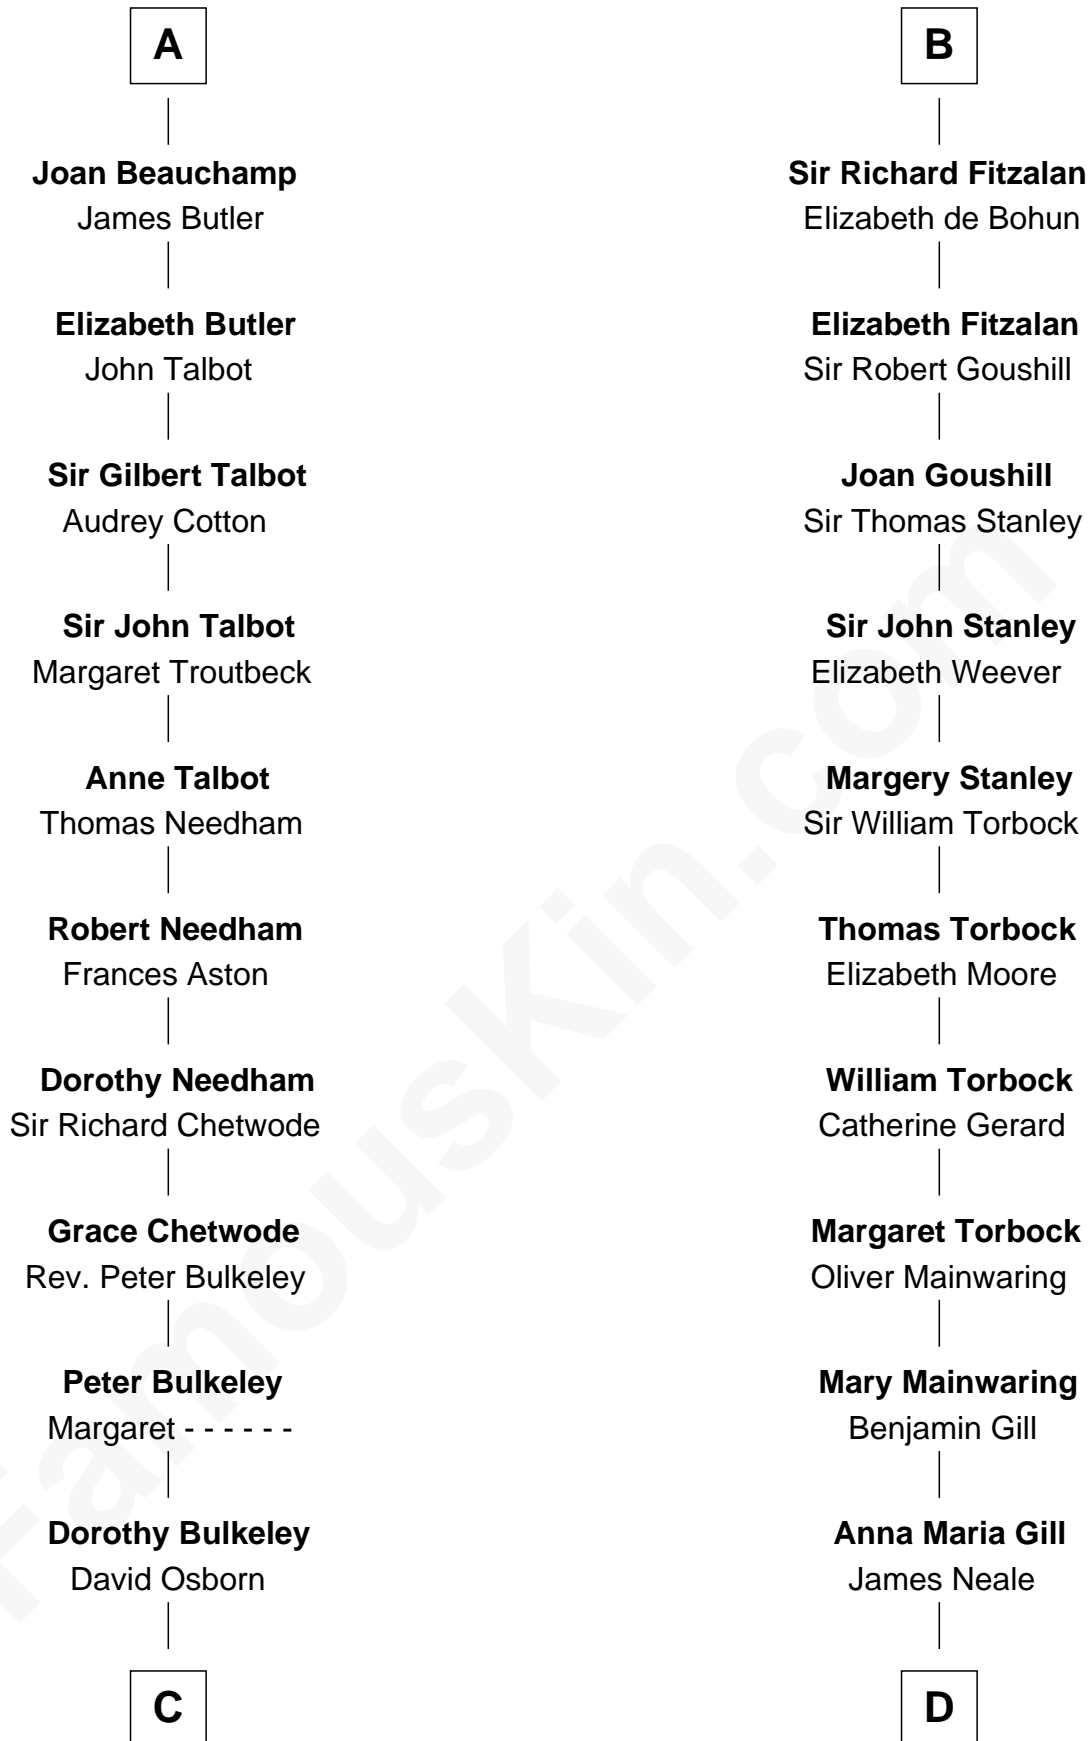

FamousKin.com

Relationship Chart of

Jay Gould

American Railroad "Robber Baron"

21st cousin of

Edward Lloyd V

13th Governor of Maryland

Sir Ralph de Tony
Margaret Beaumont

C

Eleazer Osborn
Hannah Bulkeley

Eleazer Osborn
Sarah Burr

Anna Osborn
Abraham Gould

John Burr Gould
Mary More

Jay Gould
"Robber Baron"

D

Henrietta Maria Neale
Col. Philemon Lloyd

Edward Lloyd
Sarah Covington

Col. Edward Lloyd
Anne Rousby

Col. Edward Lloyd
Elizabeth Tayloe

Edward Lloyd V
13th Governor of Maryland

FamousKin.com