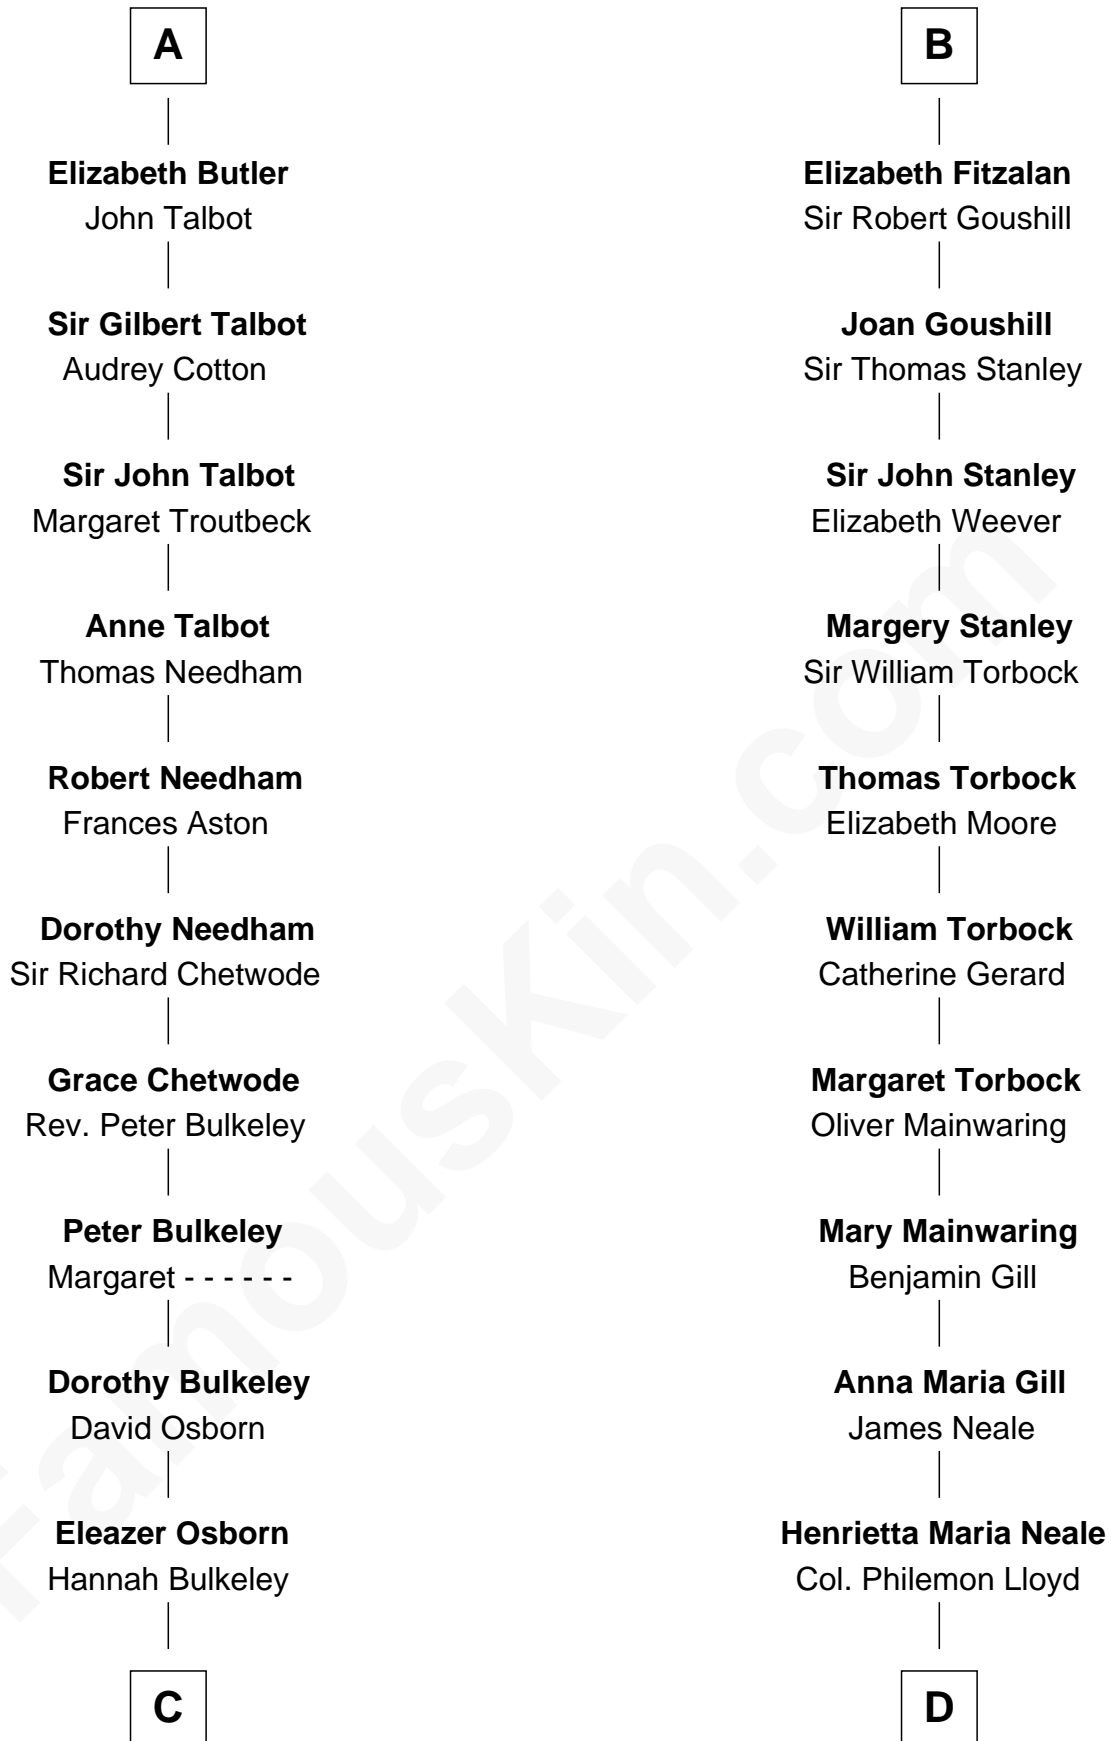

FamousKin.com

Relationship Chart of

Jay Gould

American Railroad "Robber Baron"

20th cousin of

Charles Goldsborough

16th Governor of Maryland

Roger le Bigod

Ida de Tony

C

Eleazer Osborn
Sarah Burr

Anna Osborn
Abraham Gould

John Burr Gould
Mary More

Jay Gould
"Robber Baron"

D

Anna Maria Lloyd
Richard Tilghman