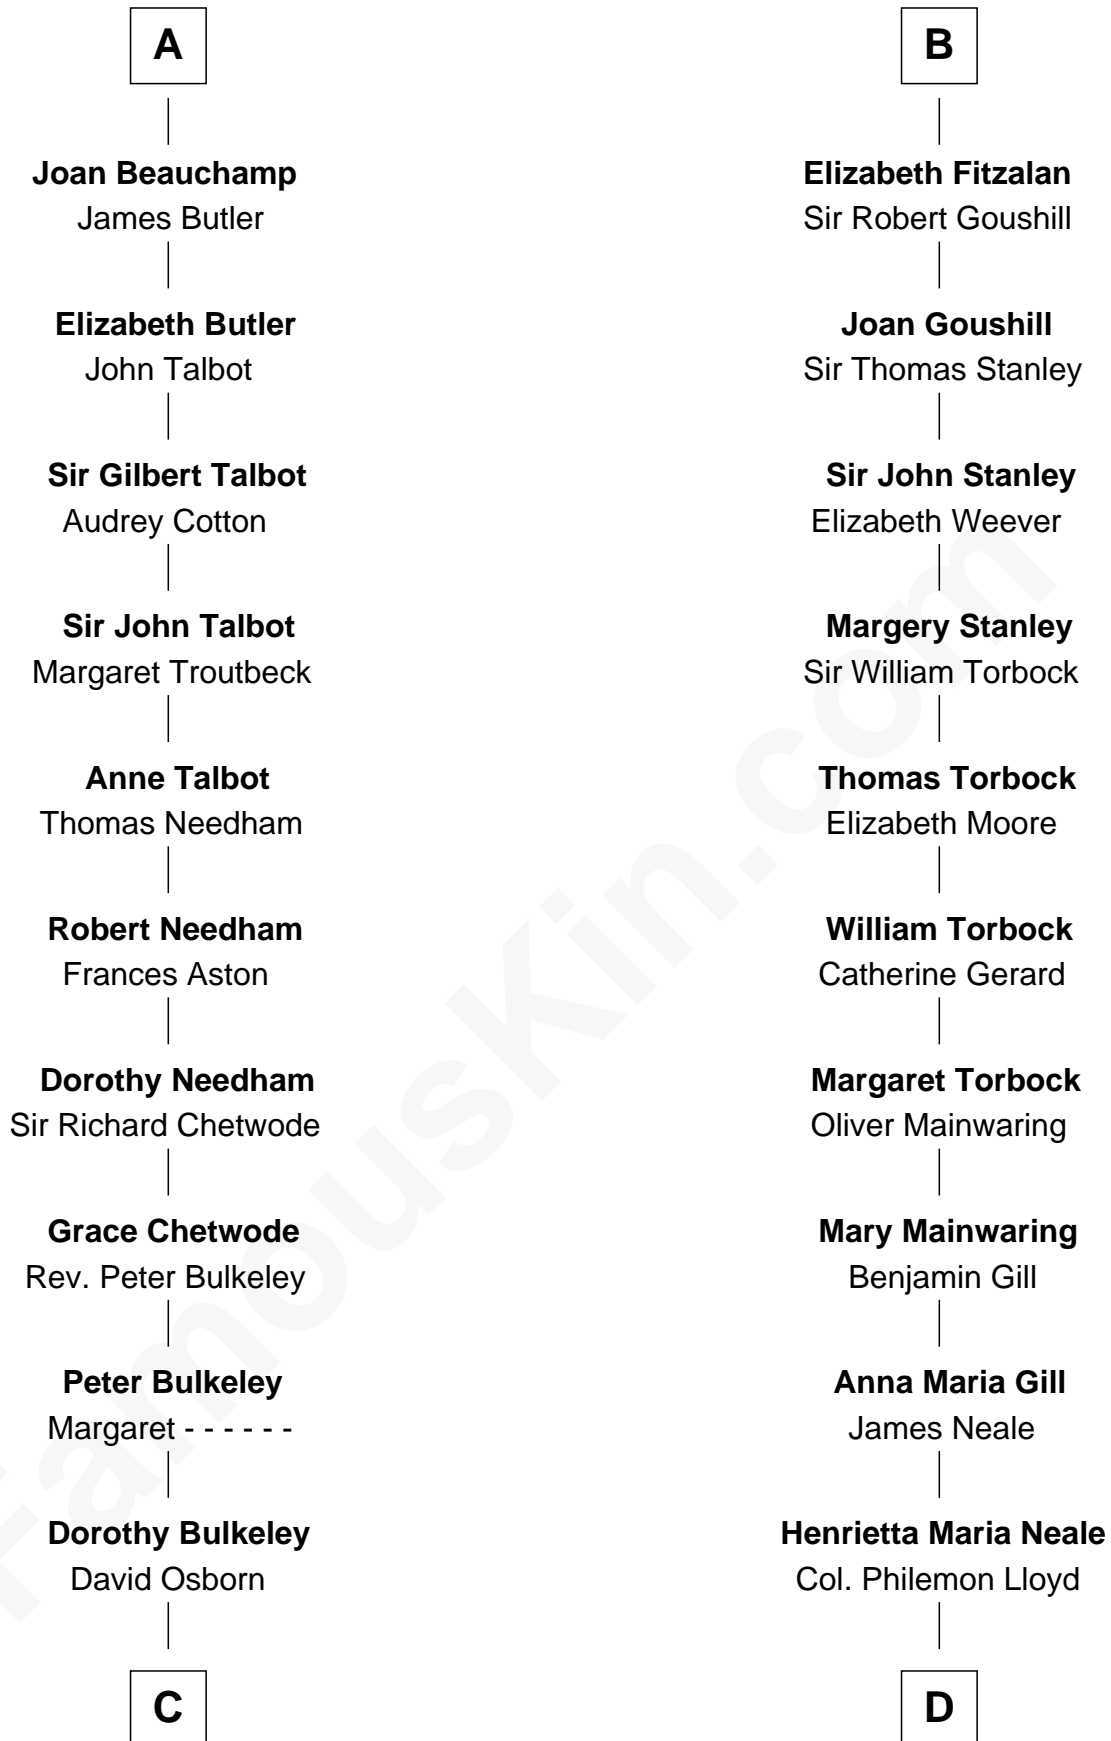

FamousKin.com

Relationship Chart of

Jay Gould

American Railroad "Robber Baron"

20th cousin 1 time removed of

Charles Goldsborough

16th Governor of Maryland

Humphrey IV de Bohun

Margaret of Scotland

C

Eleazer Osborn
Hannah Bulkeley

Eleazer Osborn
Sarah Burr

Anna Osborn
Abraham Gould

John Burr Gould
Mary More

Jay Gould
"Robber Baron"

D