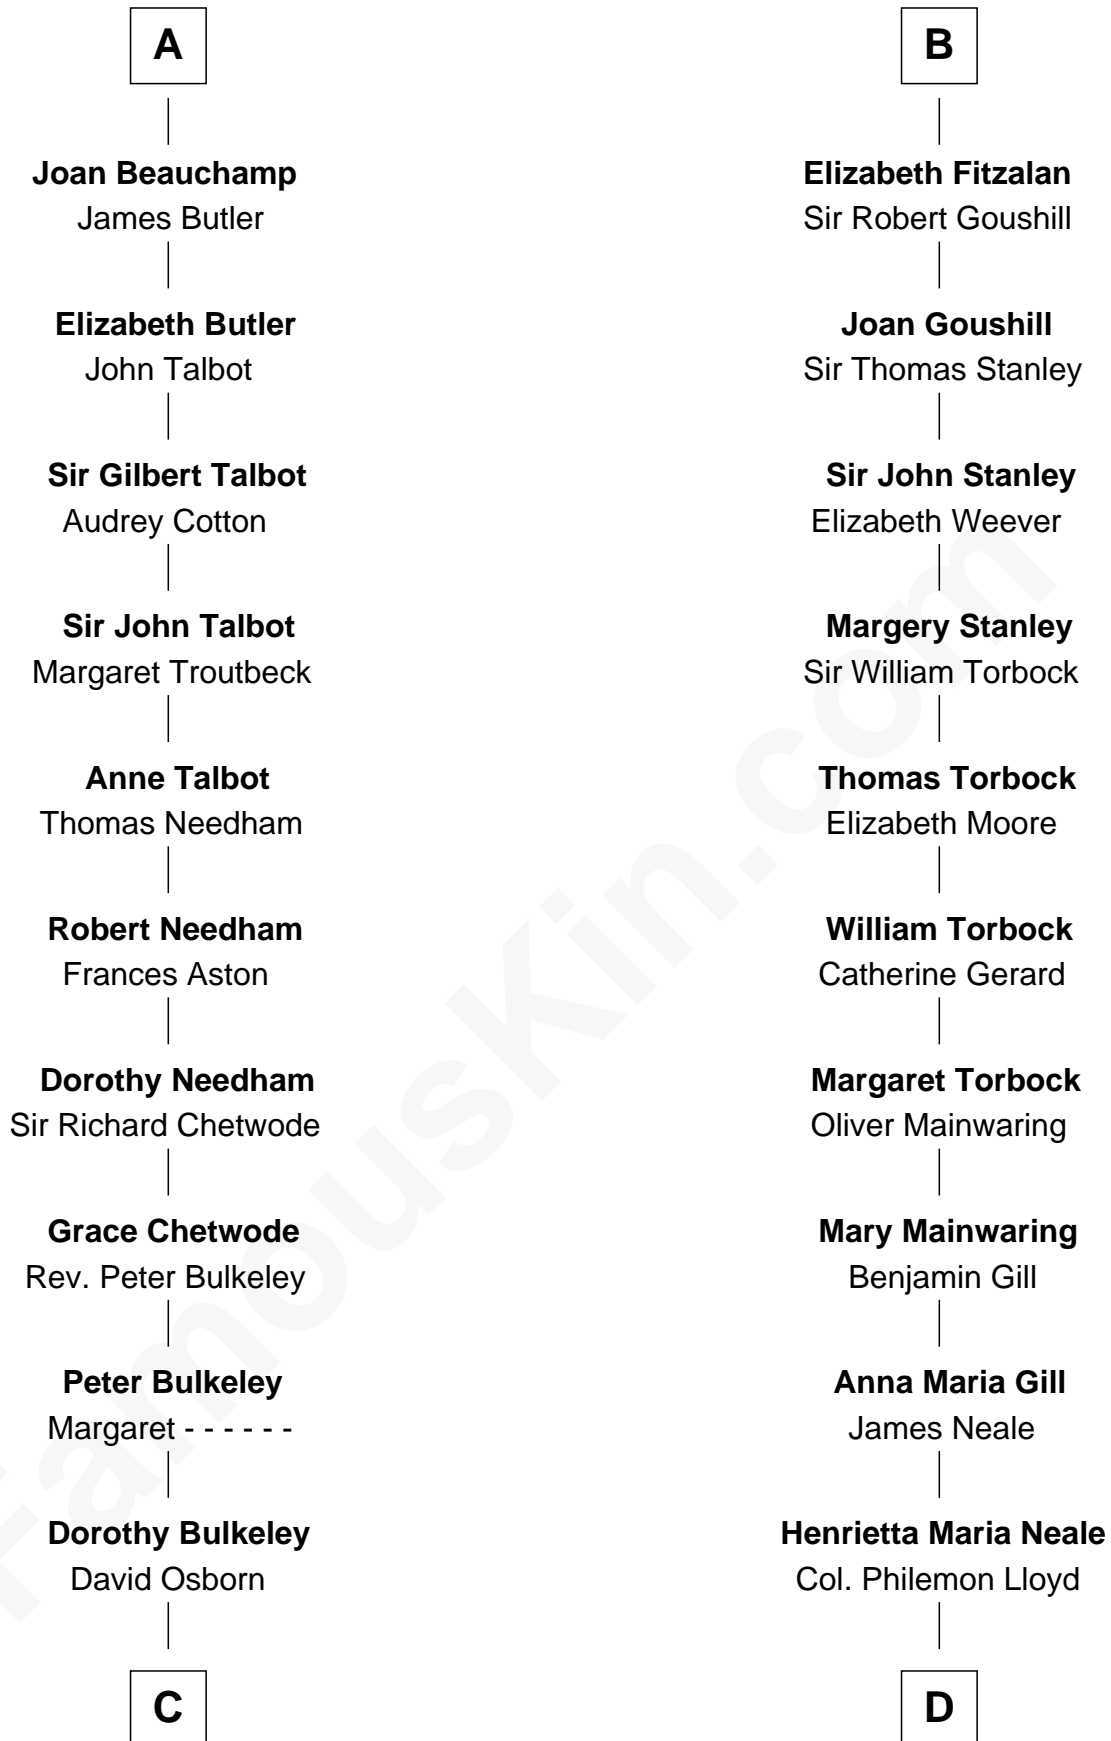

FamousKin.com

Relationship Chart of

Jay Gould

American Railroad "Robber Baron"

20th cousin 1 time removed of

Charles Goldsborough

16th Governor of Maryland

C

Eleazer Osborn
Hannah Bulkeley

Eleazer Osborn
Sarah Burr

Anna Osborn
Abraham Gould

John Burr Gould
Mary More

Jay Gould
"Robber Baron"

D

Anna Maria Lloyd
Richard Tilghman

William Tilghman
Margaret Lloyd