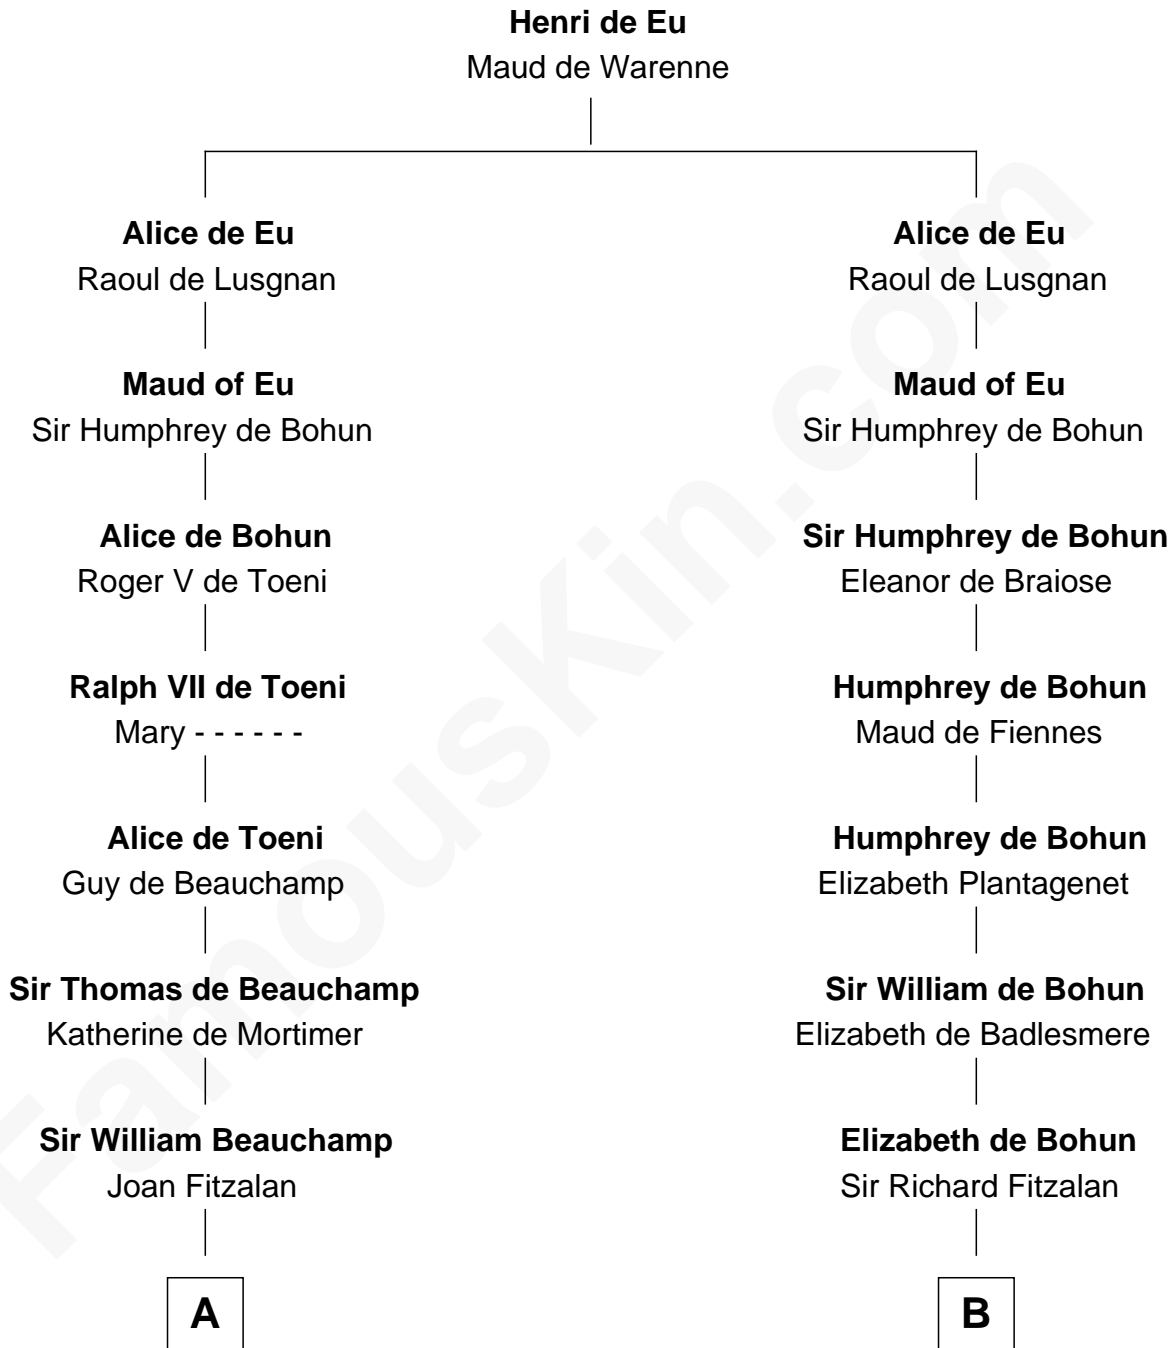

FamousKin.com

Relationship Chart of

Jay Gould

American Railroad "Robber Baron"

20th cousin 1 time removed of

Charles Goldsborough

16th Governor of Maryland

C

Eleazer Osborn
Hannah Bulkeley

Eleazer Osborn
Sarah Burr

Anna Osborn
Abraham Gould

John Burr Gould
Mary More

Jay Gould
"Robber Baron"

D

Anna Maria Lloyd
Richard Tilghman

William Tilghman
Margaret Lloyd

Anna Maria Tilghman
Charles Goldsborough

Charles Goldsborough
16th Governor of Maryland