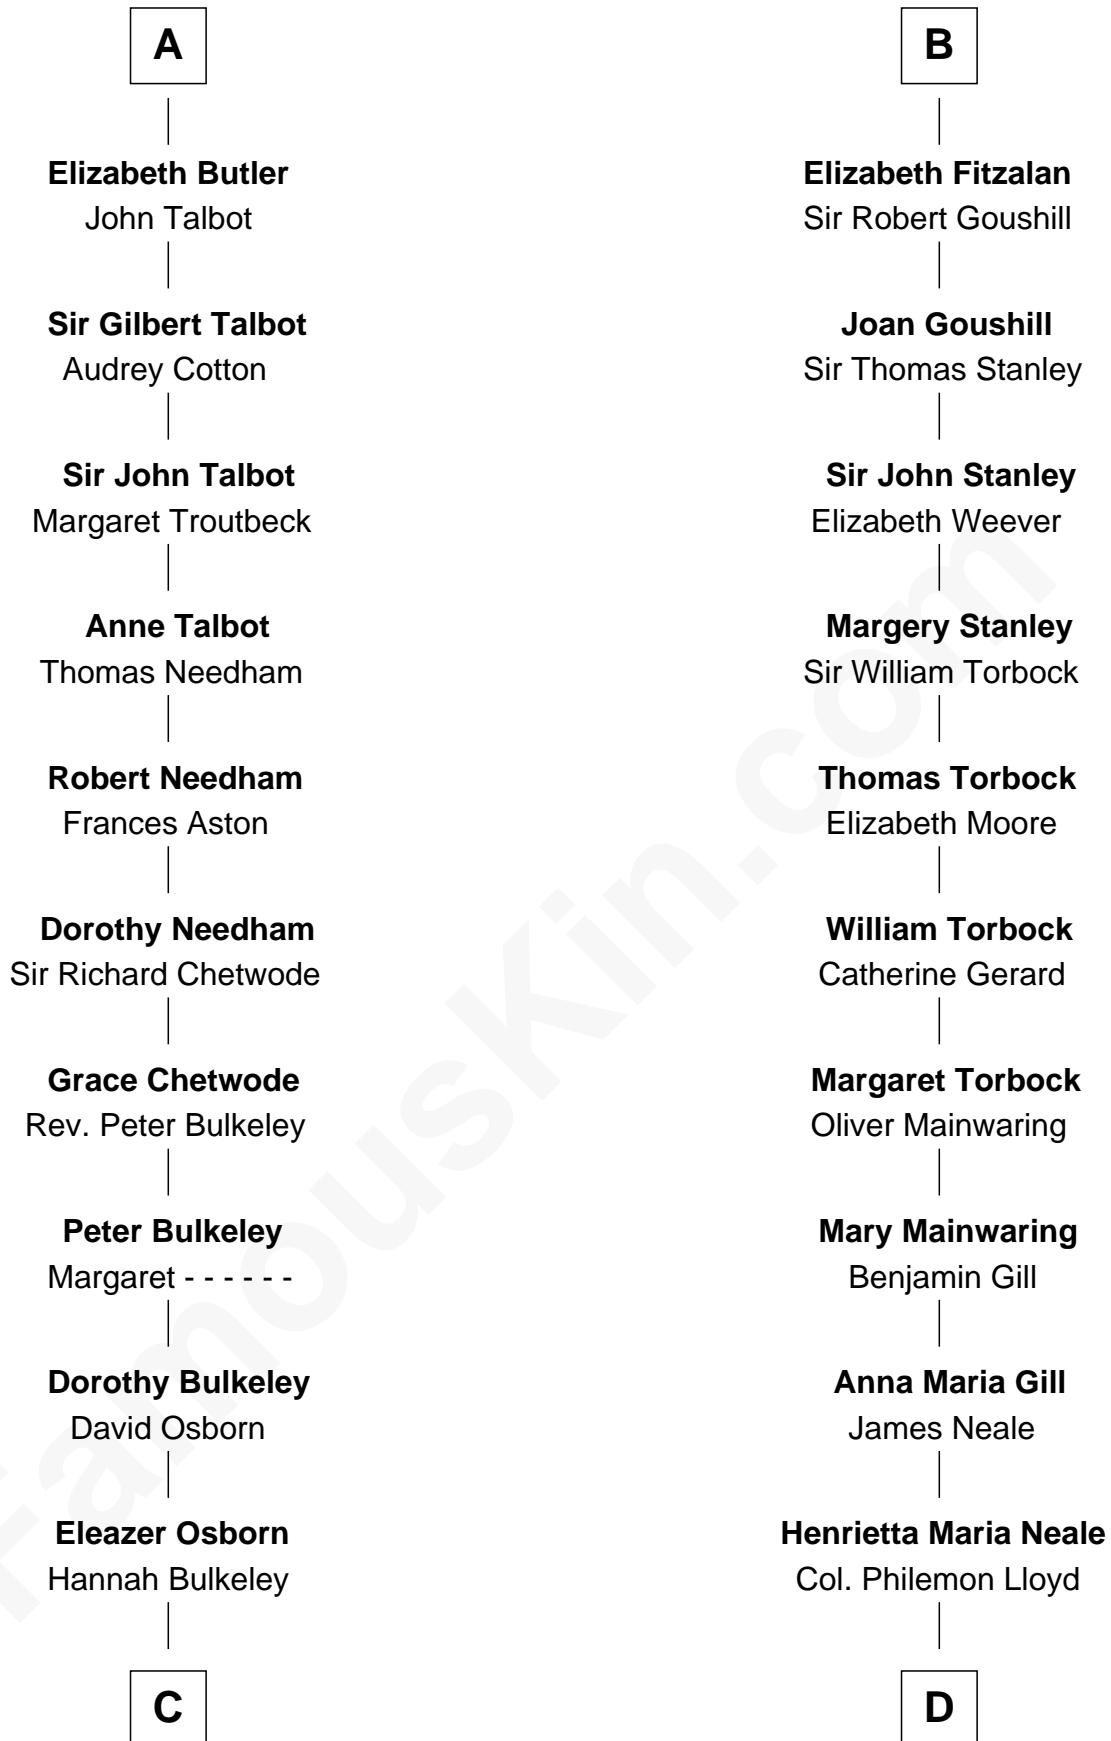

### Jay Gould

*American Railroad "Robber Baron"*

20th cousin of

### Charles Goldsborough

*16th Governor of Maryland*

**Robert Mauduit**

Isabel Basset

**C**

**Eleazer Osborn**

Sarah Burr

**Anna Osborn**

Abraham Gould

**John Burr Gould**

Mary More

**Jay Gould**

*"Robber Baron"*

**D**

**Anna Maria Lloyd**

Richard Tilghman