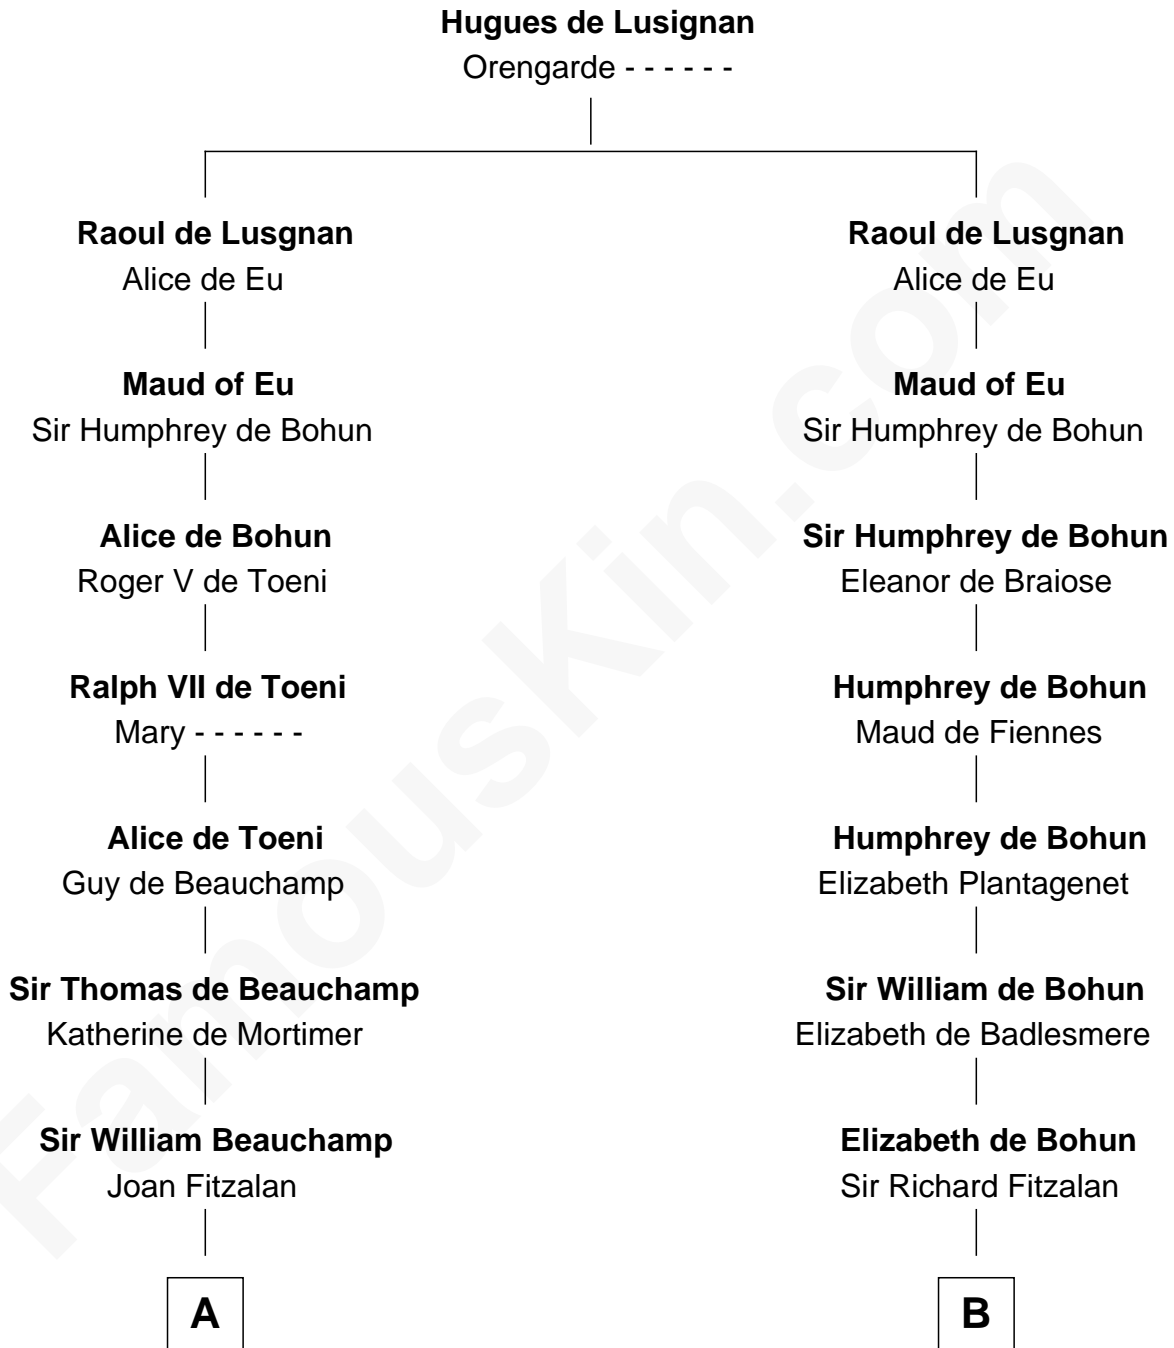

FamousKin.com

Relationship Chart of

Jay Gould

American Railroad "Robber Baron"

20th cousin 1 time removed of

Charles Goldsborough

16th Governor of Maryland

C

Eleazer Osborn
Hannah Bulkeley

Eleazer Osborn
Sarah Burr

Anna Osborn
Abraham Gould

John Burr Gould
Mary More

Jay Gould
"Robber Baron"

D

Anna Maria Lloyd
Richard Tilghman

William Tilghman
Margaret Lloyd

Anna Maria Tilghman
Charles Goldsborough

Charles Goldsborough
16th Governor of Maryland