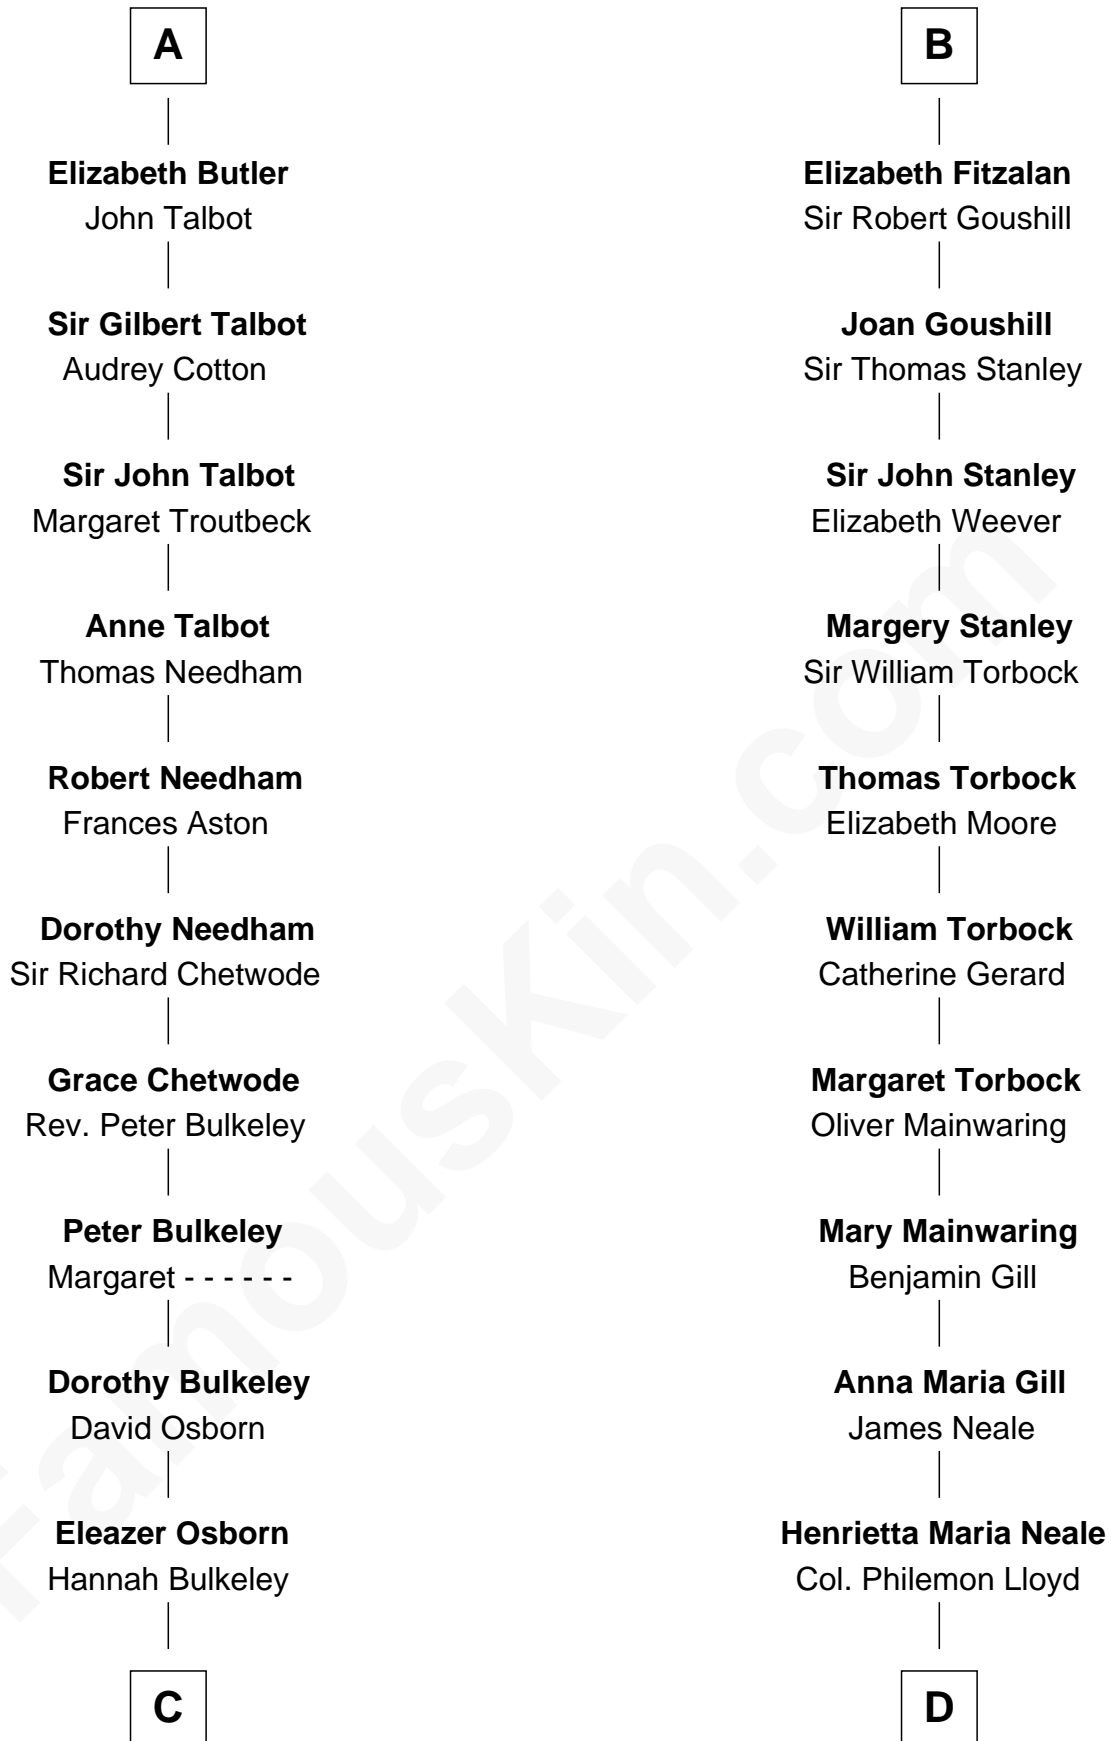

FamousKin.com

Relationship Chart of

Jay Gould

American Railroad "Robber Baron"

20th cousin of

Charles Goldsborough

16th Governor of Maryland

Waleran de Newburgh

Alice de Harcourt

C

Eleazer Osborn
Sarah Burr

Anna Osborn
Abraham Gould

John Burr Gould
Mary More

Jay Gould
"Robber Baron"

D

Anna Maria Lloyd
Richard Tilghman