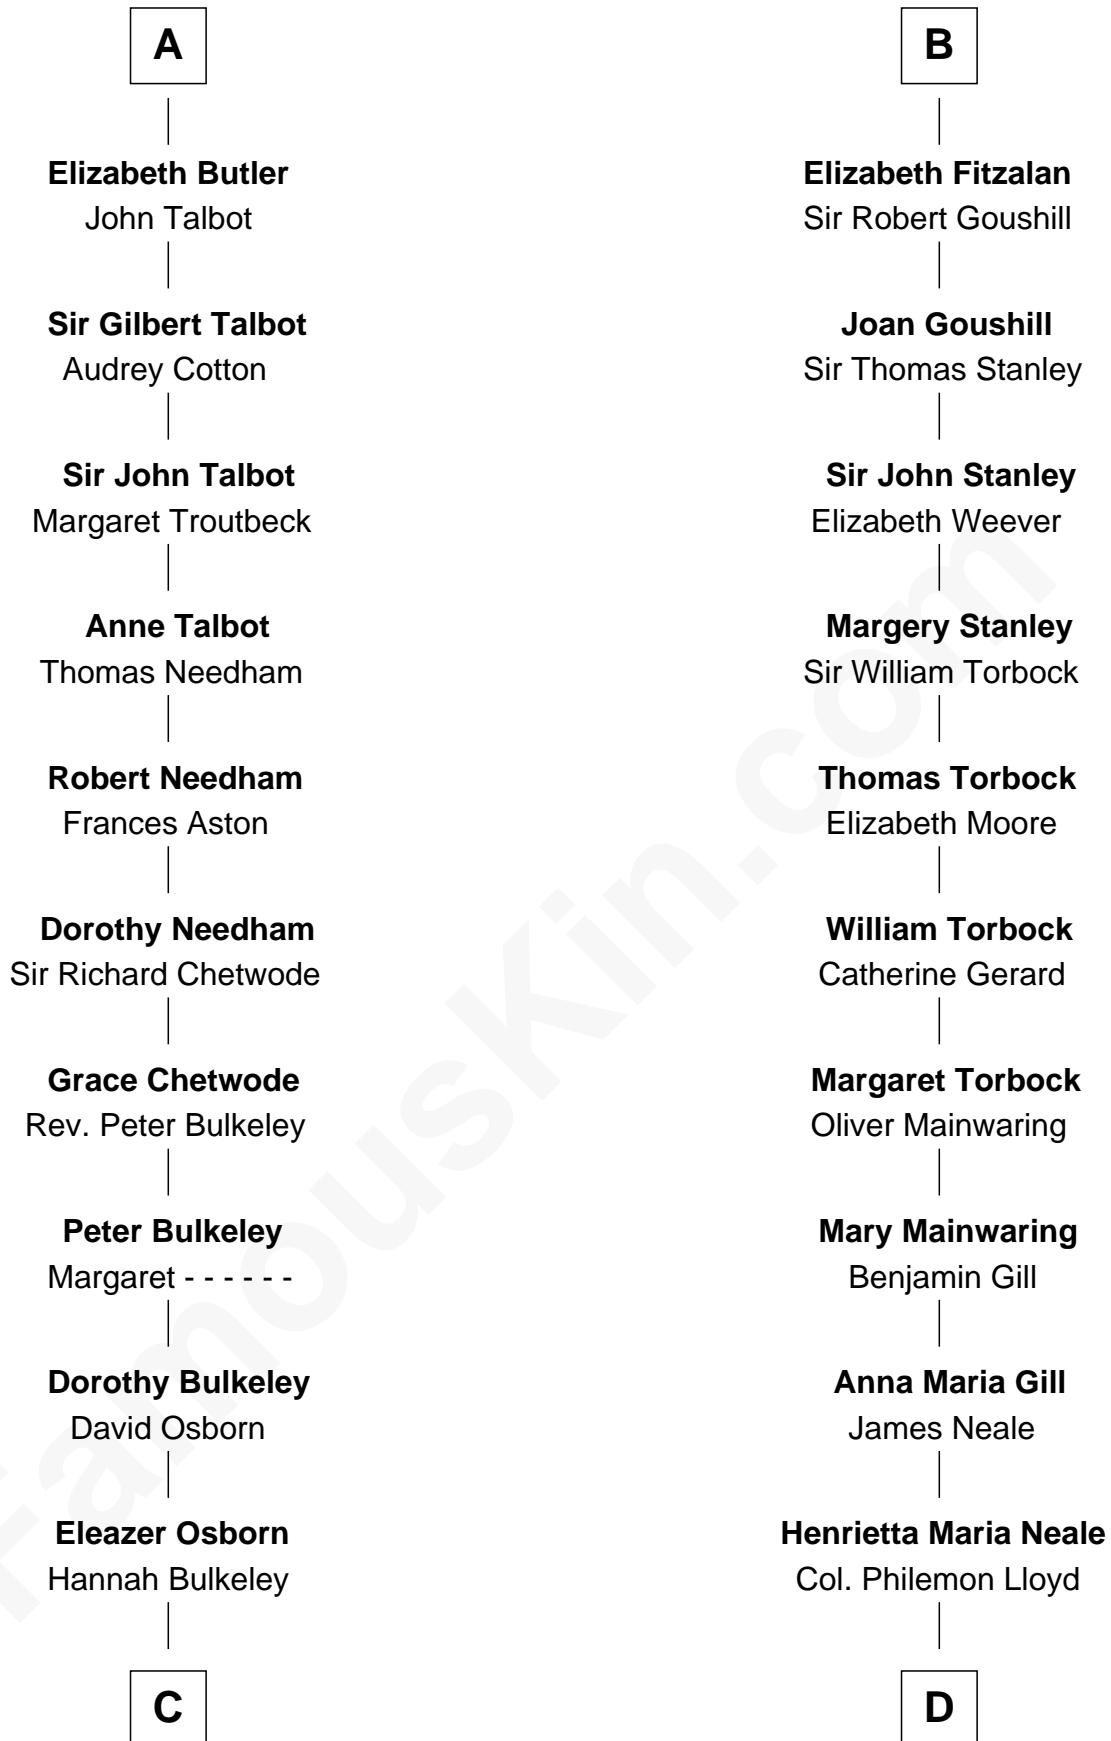

FamousKin.com

Relationship Chart of

Jay Gould

American Railroad "Robber Baron"

20th cousin of

Charles Goldsborough

16th Governor of Maryland

C

Eleazer Osborn

Sarah Burr

Anna Osborn

Abraham Gould

John Burr Gould

Mary More

Jay Gould

"Robber Baron"

D

Anna Maria Lloyd

Richard Tilghman

William Tilghman

Margaret Lloyd

Anna Maria Tilghman

Charles Goldsborough

Charles Goldsborough