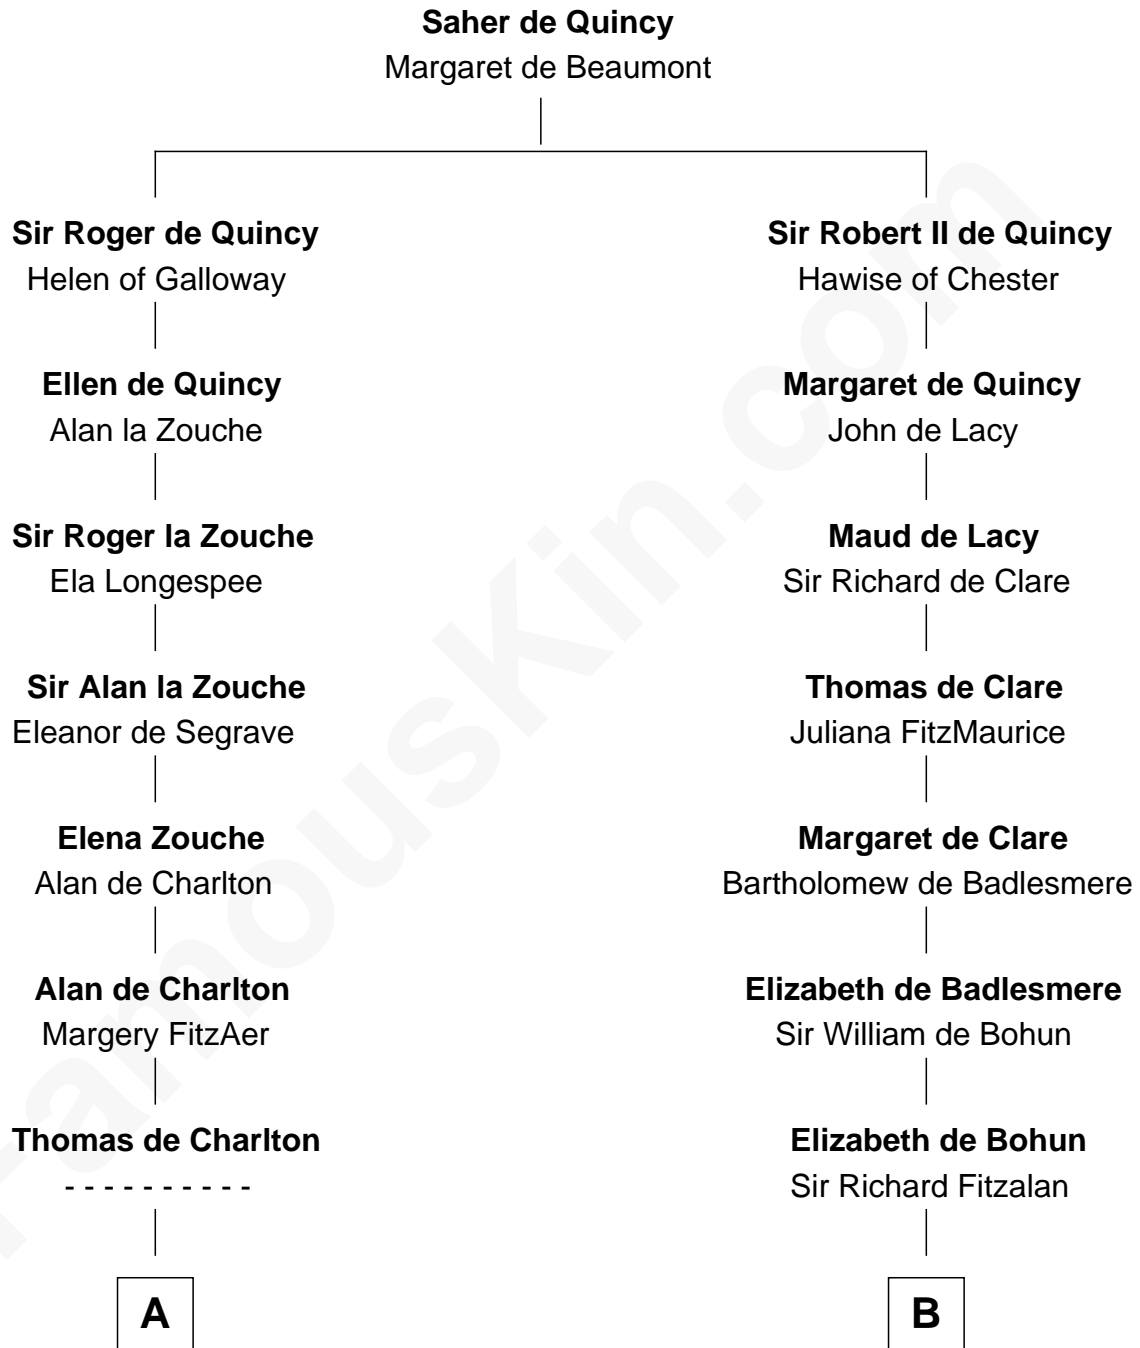

FamousKin.com

Relationship Chart of

Jay Gould

American Railroad "Robber Baron"

20th cousin 1 time removed of

Charles Goldsborough

16th Governor of Maryland

C

Eleazer Osborn
Hannah Bulkeley

Eleazer Osborn
Sarah Burr

Anna Osborn
Abraham Gould

John Burr Gould
Mary More

Jay Gould
"Robber Baron"

D

Anna Maria Lloyd
Richard Tilghman

William Tilghman
Margaret Lloyd

Anna Maria Tilghman
Charles Goldsborough

Charles Goldsborough
16th Governor of Maryland