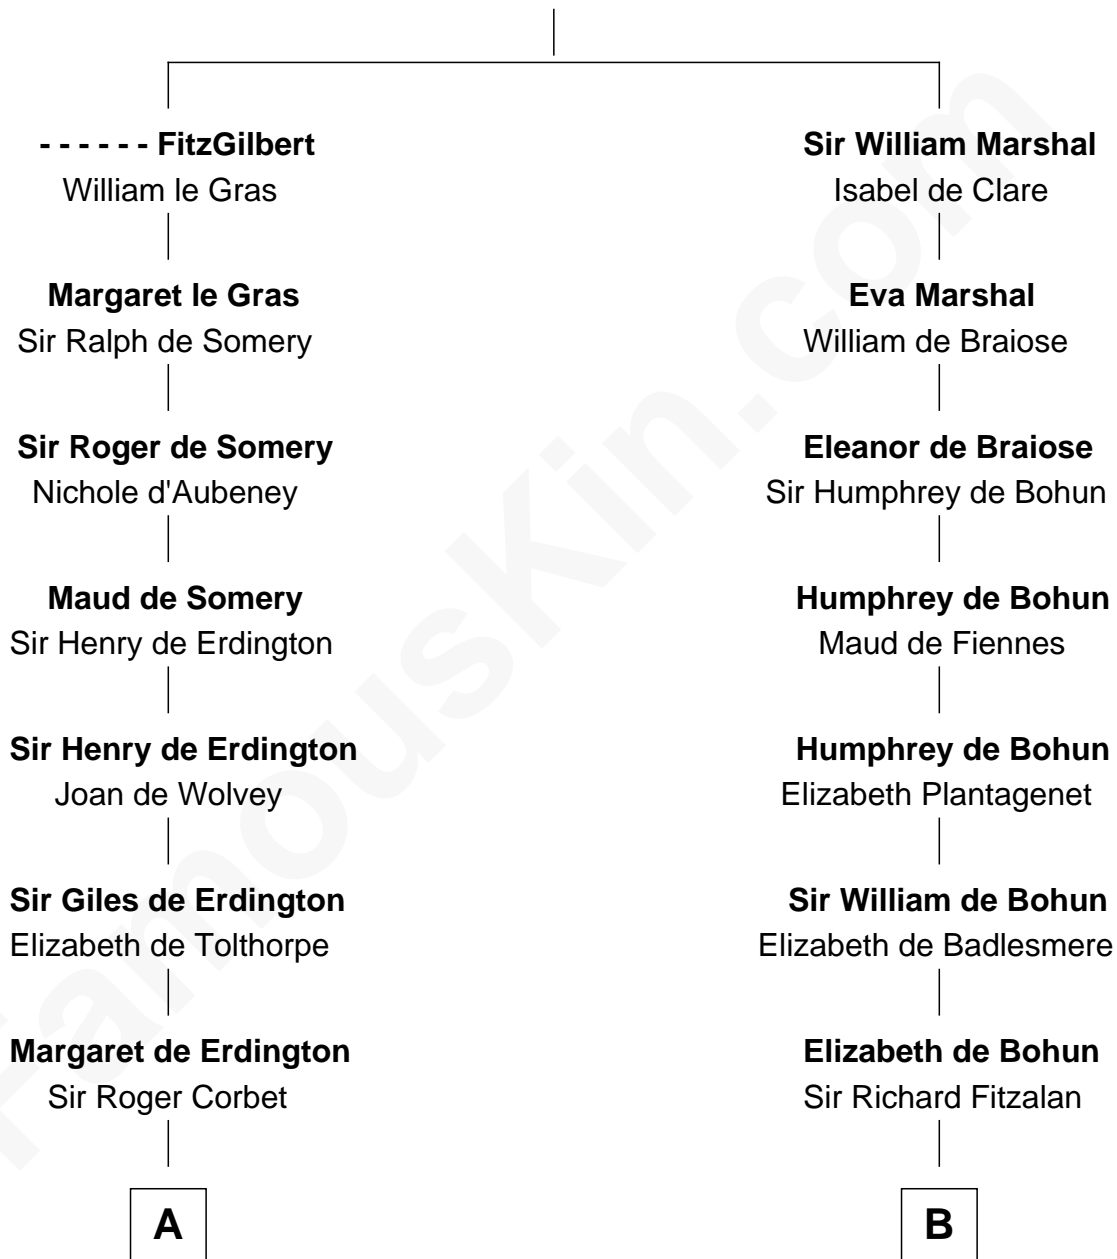

FamousKin.com

Relationship Chart of

Jay Gould

American Railroad "Robber Baron"

20th cousin of

Charles Goldsborough

16th Governor of Maryland

John FitzGilbert
Sybilla of Salisbury

C

Eleazer Osborn

Sarah Burr

Anna Osborn

Abraham Gould

John Burr Gould

Mary More

Jay Gould

"Robber Baron"

D

Anna Maria Lloyd

Richard Tilghman

William Tilghman

Margaret Lloyd

Anna Maria Tilghman

Charles Goldsborough