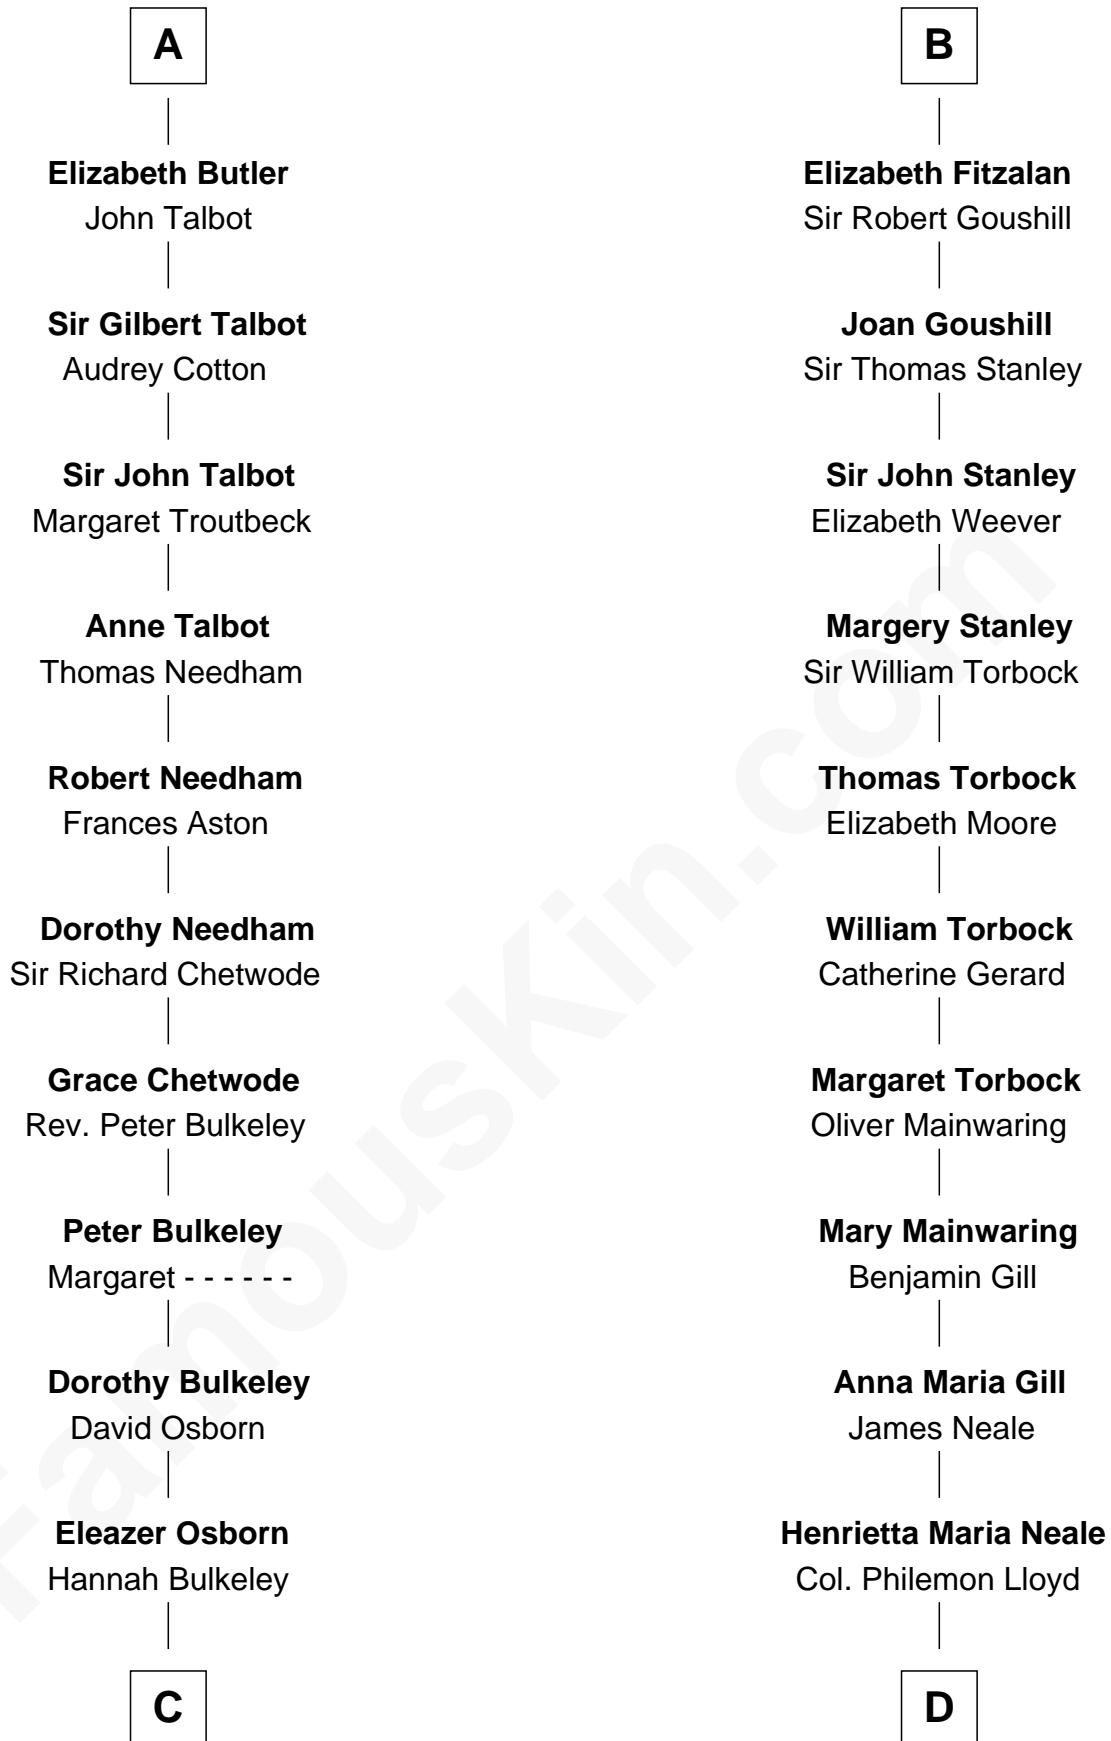

## Relationship Chart of

### Jay Gould

American Railroad "Robber Baron"

20th cousin of

**Charles Goldsborough**

16th Governor of Maryland

**Piers de Lutegareshale**

Maud de Mandeville

**C**

**Eleazer Osborn**

Sarah Burr

**Anna Osborn**

Abraham Gould

**John Burr Gould**

Mary More

**Jay Gould**

*"Robber Baron"*

**D**

**Anna Maria Lloyd**

Richard Tilghman

**William Tilghman**

Margaret Lloyd

**Anna Maria Tilghman**

Charles Goldsborough

**Charles Goldsborough**