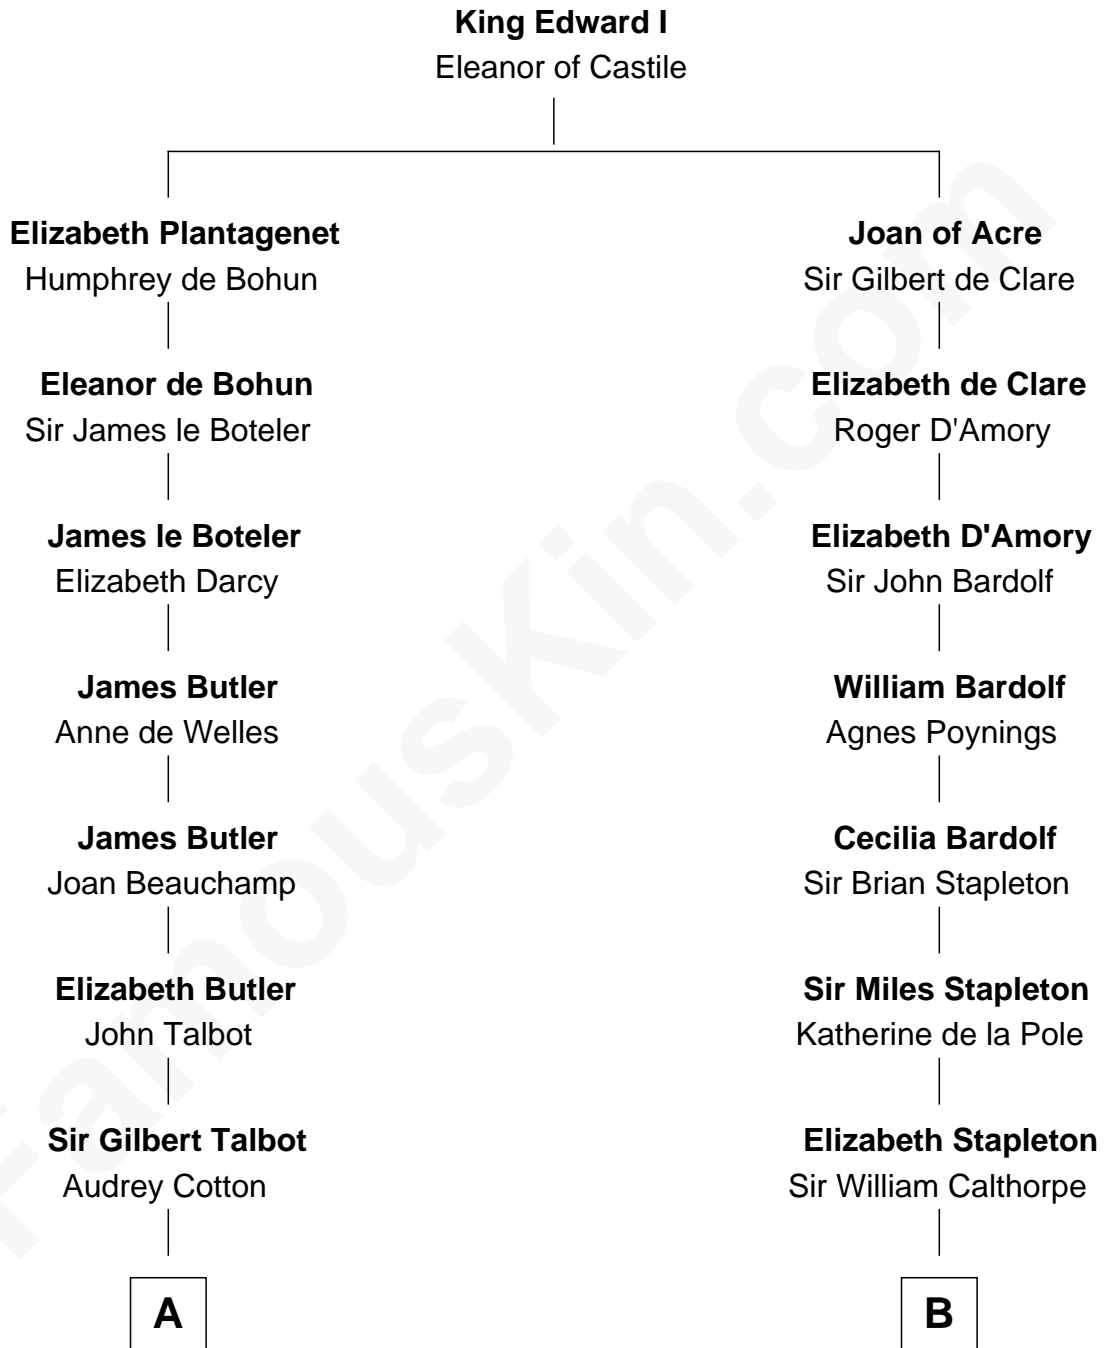

FamousKin.com

Relationship Chart of

Jay Gould

American Railroad "Robber Baron"

17th cousin 1 time removed of

Charles Carnan Ridgely

15th Governor of Maryland

C

—
John Burr Gould

Mary More

—
Jay Gould

"Robber Baron"

FamousKin.com