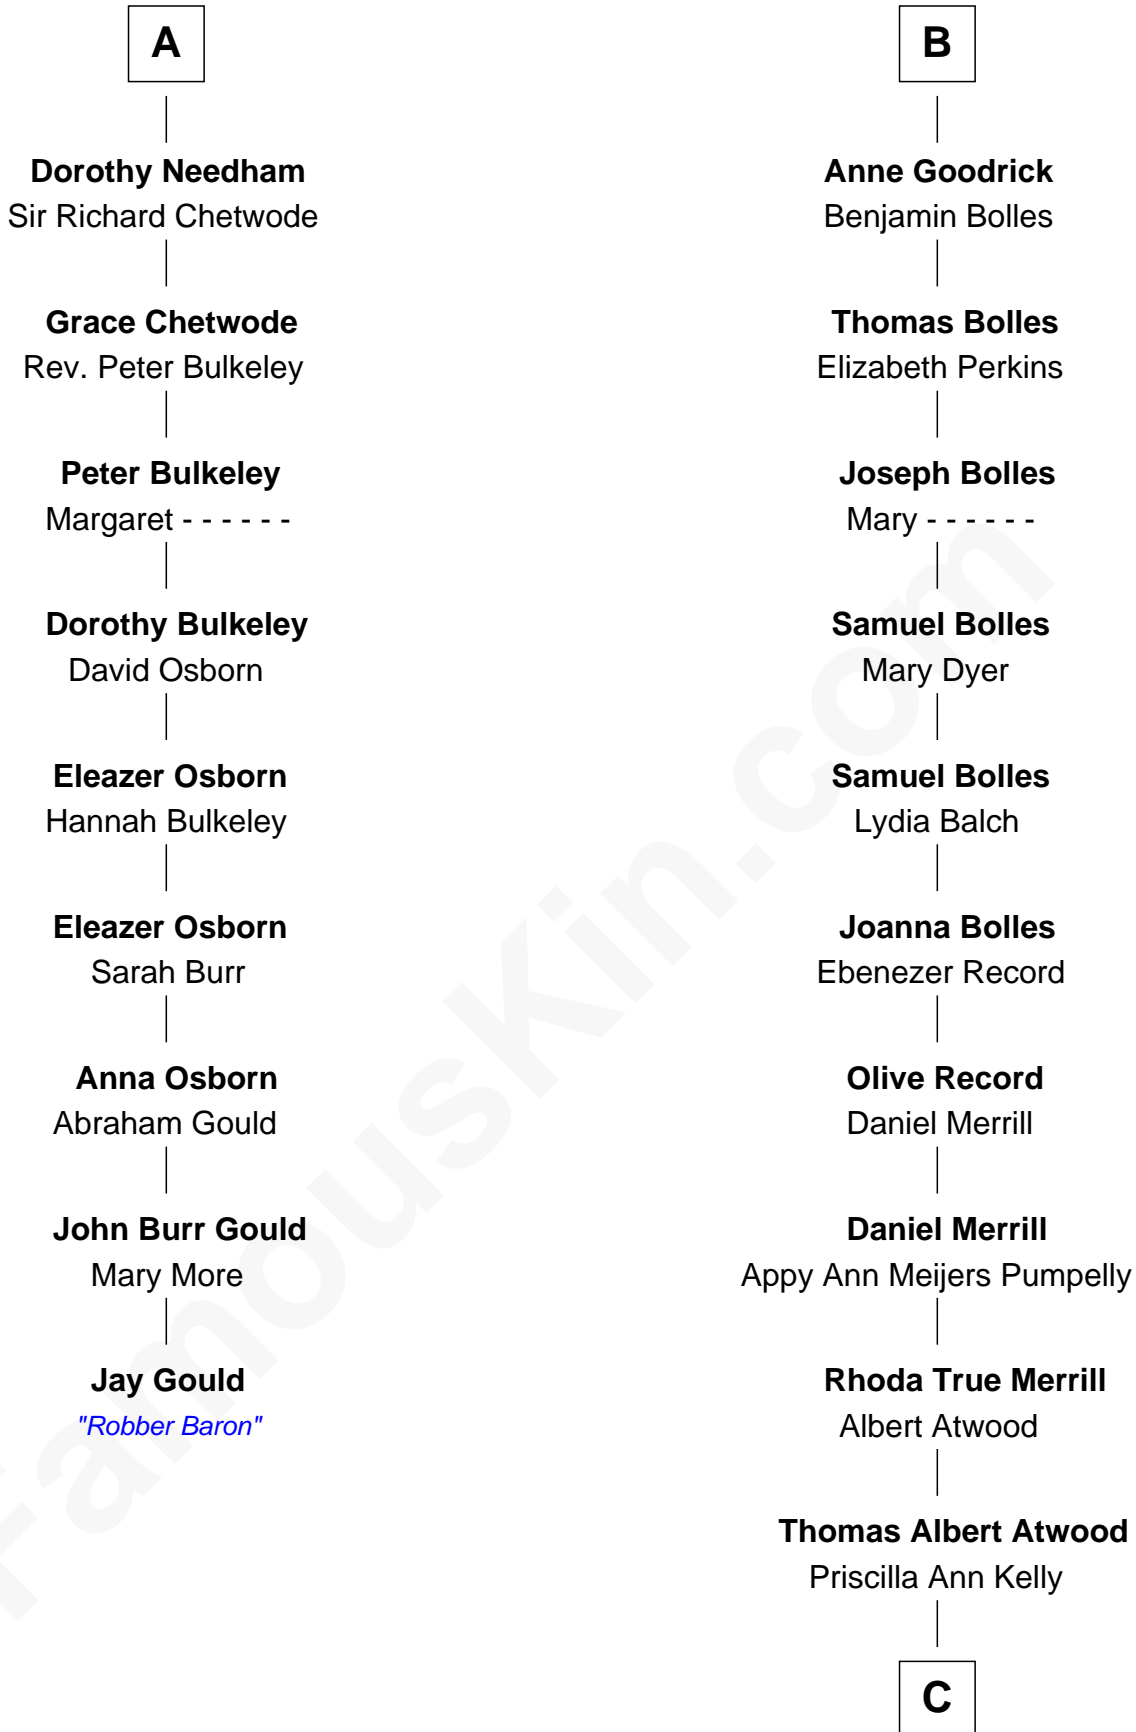

FamousKin.com

Relationship Chart of

Jay Gould

American Railroad "Robber Baron"

15th cousin 5 times removed of

Dave Cowens

NBA Hall of Famer

John de Welles

Maud de Roos

C

Charles Albert Atwood

Mina Sylvia Cundiff

Stanley True Atwood

Dorothy Ann Ulrich

Ruth Ellen Atwood

John Joseph Cowens