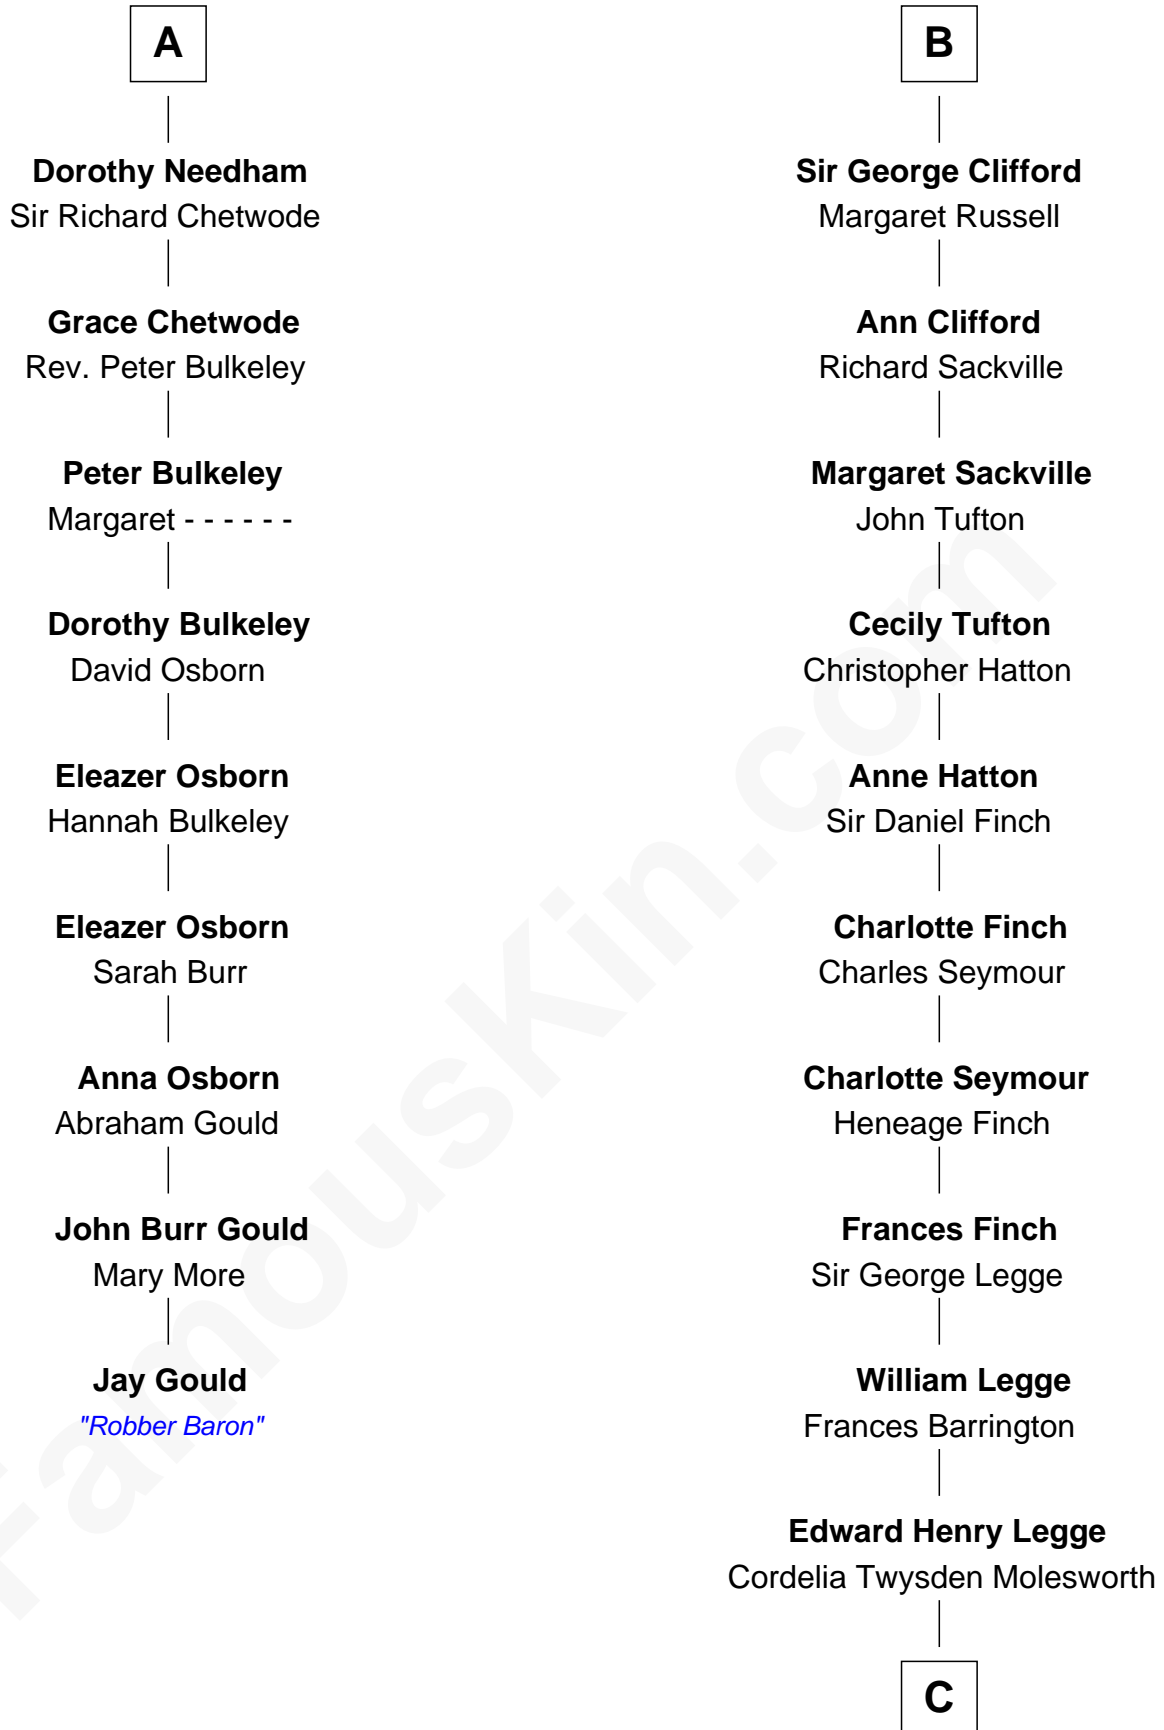

FamousKin.com

Relationship Chart of

Jay Gould

American Railroad "Robber Baron"

15th cousin 5 times removed of

Kit Harington

TV Actor - "Game of Thrones"

Sir Thomas de Beauchamp

Katherine de Mortimer

C

Lois Marjorie Legge
Ernest Wriothesley Denny

Lavender Cecilia Denny
John Charles Dundas Harington

Sir David Richard Harington
Deborah Jane Catesby

Kit Harington

TV Actor - "Game of Thrones"