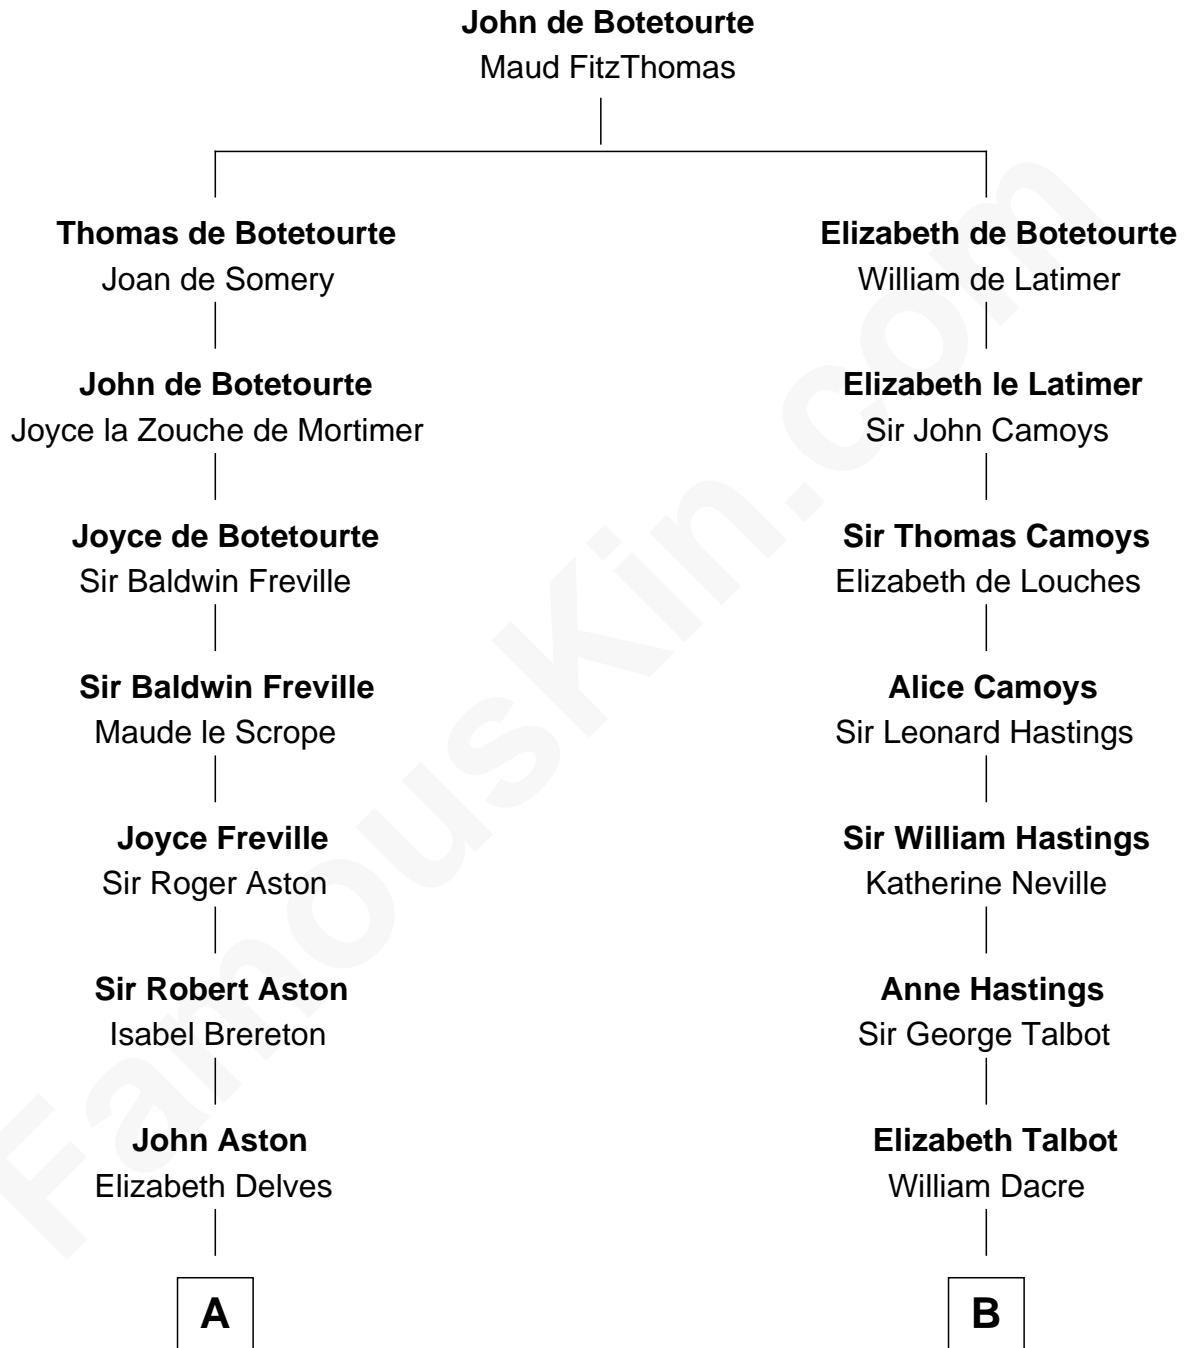

FamousKin.com

Relationship Chart of

Jay Gould

American Railroad "Robber Baron"

18th cousin 3 times removed of

Kit Harington

TV Actor - "Game of Thrones"

C

John Burr Gould

Mary More

Jay Gould

"Robber Baron"

D

Edward Henry Legge

Cordelia Twysden Molesworth

Lois Marjorie Legge