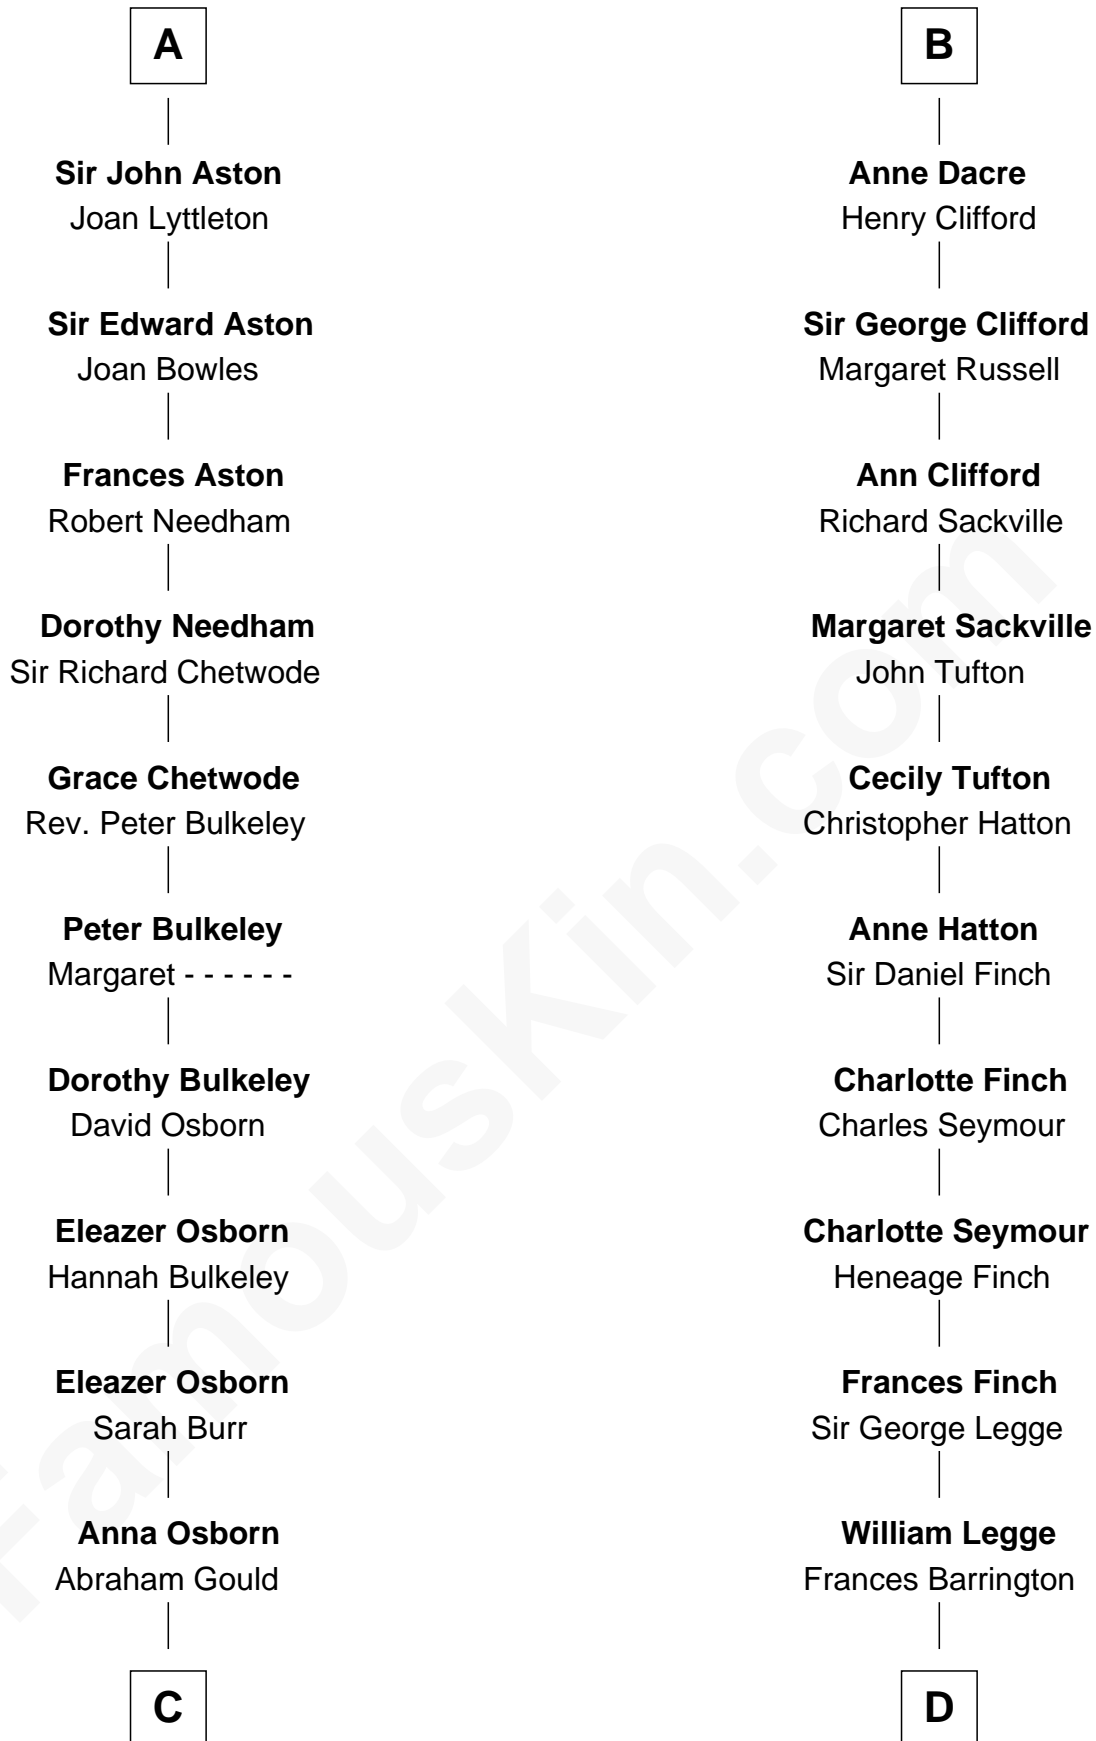

FamousKin.com

Relationship Chart of

Jay Gould

American Railroad "Robber Baron"

18th cousin 3 times removed of

Kit Harington

TV Actor - "Game of Thrones"

C

John Burr Gould

Mary More

Jay Gould

"Robber Baron"

D

Edward Henry Legge

Cordelia Twysden Molesworth

Lois Marjorie Legge