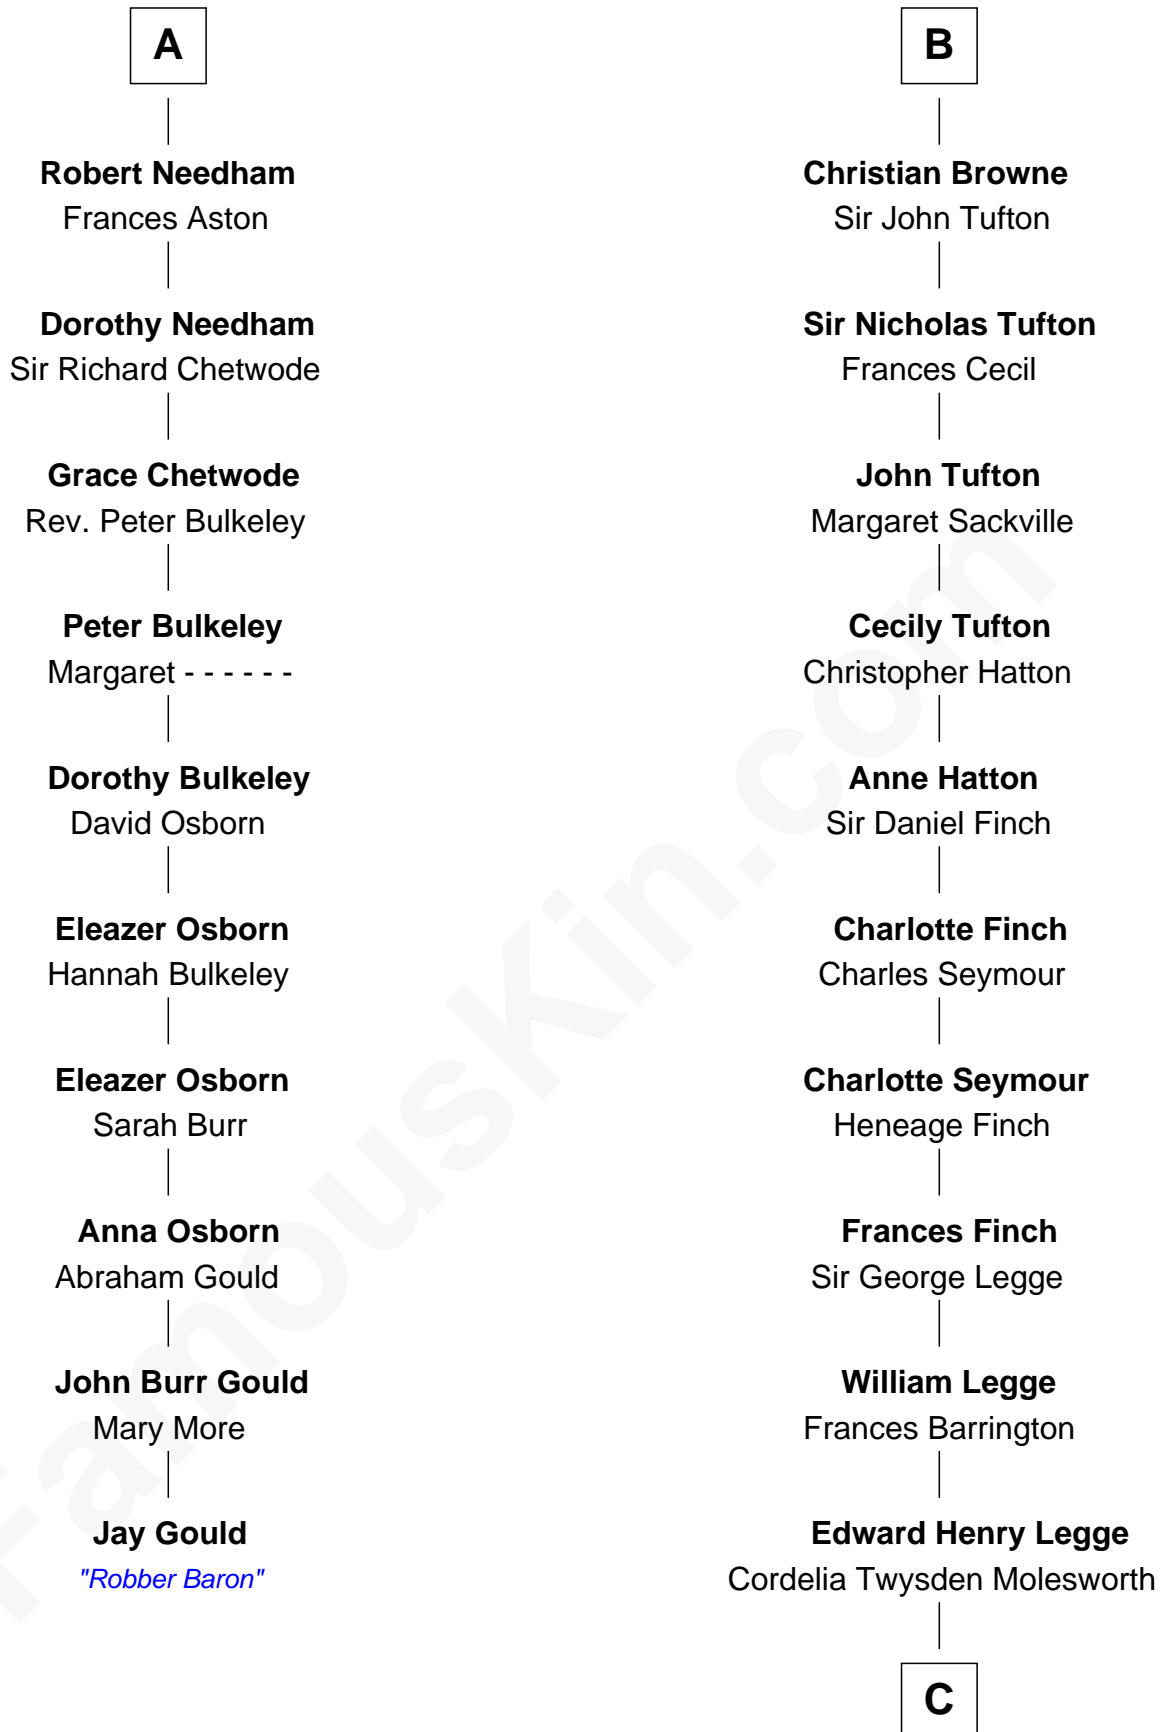

## Relationship Chart of

### Jay Gould

American Railroad "Robber Baron"

16th cousin 4 times removed of

### Kit Harington

TV Actor - "Game of Thrones"

**Sir William de Ros**  
Margery de Badlesmere

**C**

**Lois Marjorie Legge**  
Ernest Wriothesley Denny

**Lavender Cecilia Denny**  
John Charles Dundas Harington