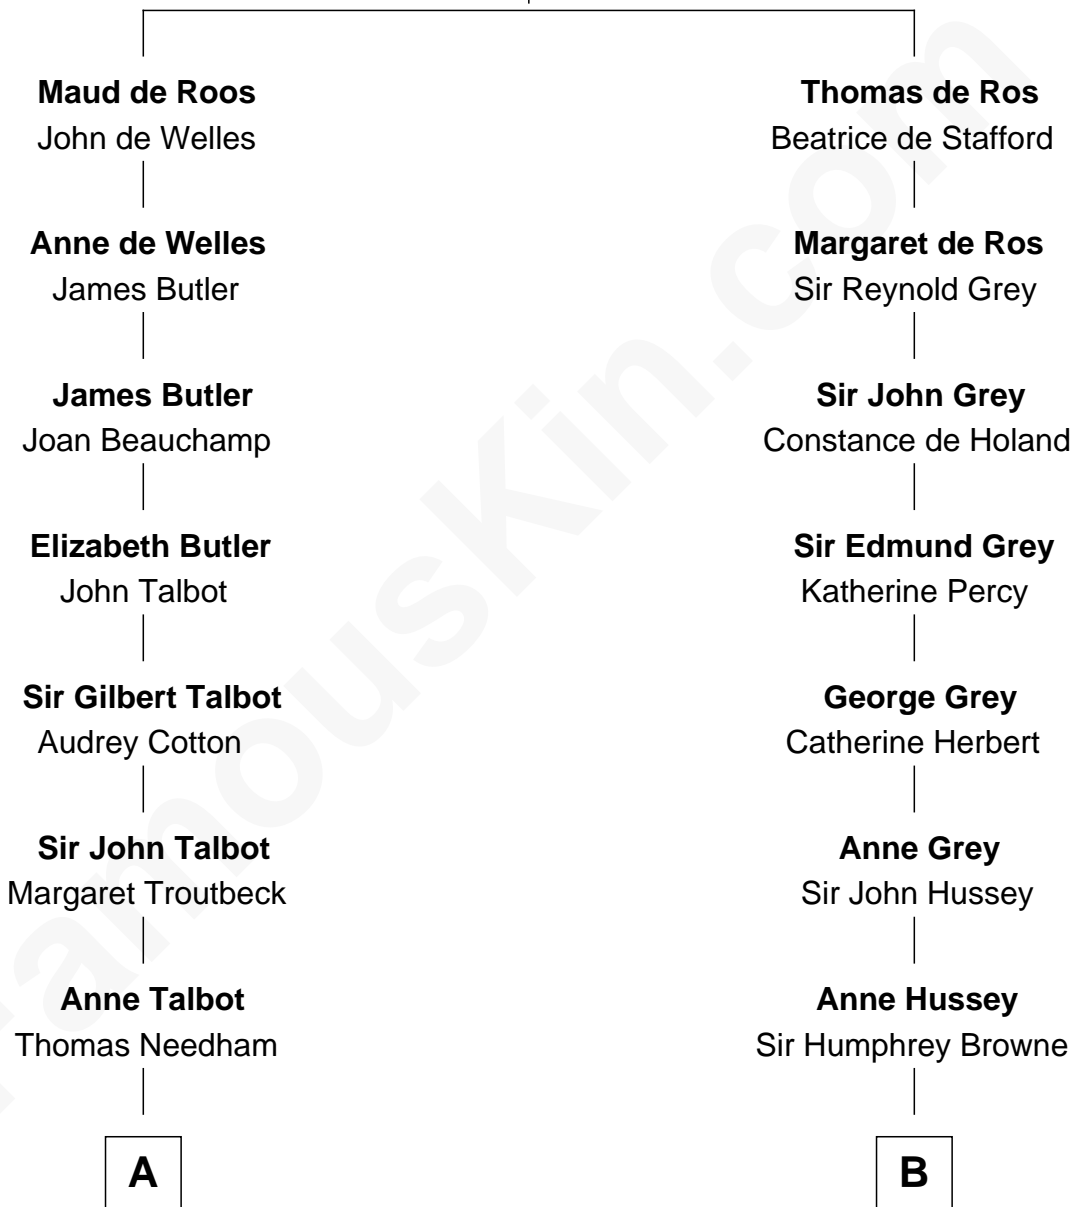

## Relationship Chart of

### Jay Gould

American Railroad "Robber Baron"

16th cousin 4 times removed of

### Kit Harington

TV Actor - "Game of Thrones"

**Sir William de Ros**  
Margery de Badlesmere

**C**

**Lois Marjorie Legge**  
Ernest Wriothesley Denny

**Lavender Cecilia Denny**  
John Charles Dundas Harington