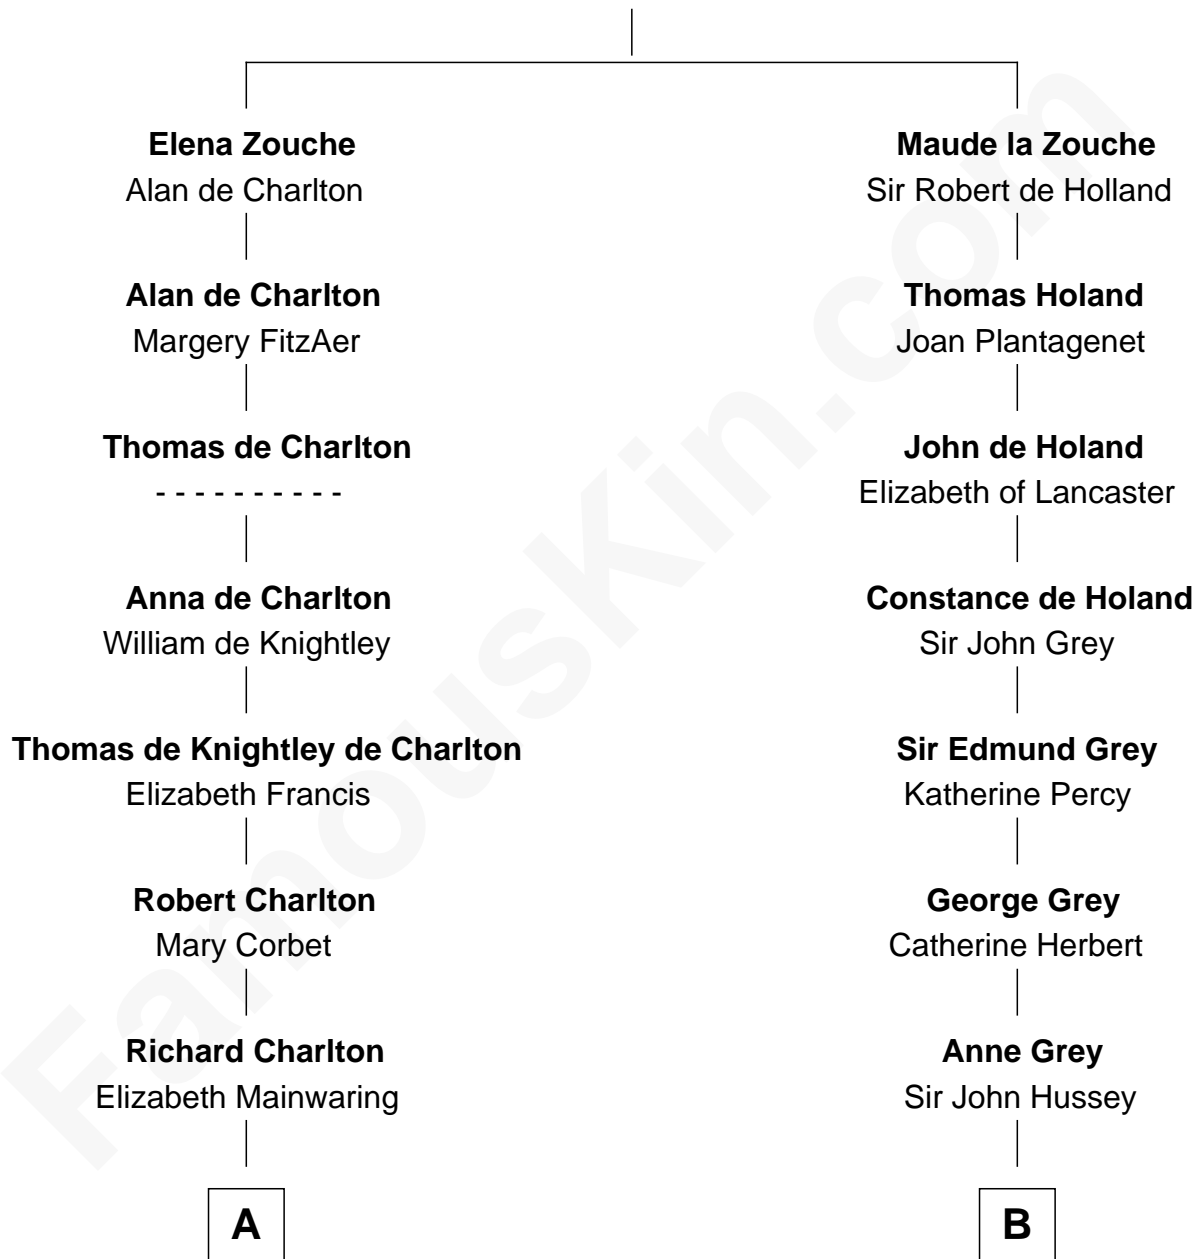

## Relationship Chart of

### Jay Gould

American Railroad "Robber Baron"

17th cousin 4 times removed of

### Kit Harington

TV Actor - "Game of Thrones"

Sir Alan la Zouche  
Eleanor de Segrave

C

**Edward Henry Legge**

Cordelia Twysden Molesworth

**Lois Marjorie Legge**

Ernest Wriothlesley Denny

**Lavender Cecilia Denny**

John Charles Dundas Harington

**Sir David Richard Harington**

Deborah Jane Catesby

**Kit Harington**

*TV Actor - "Game of Thrones"*