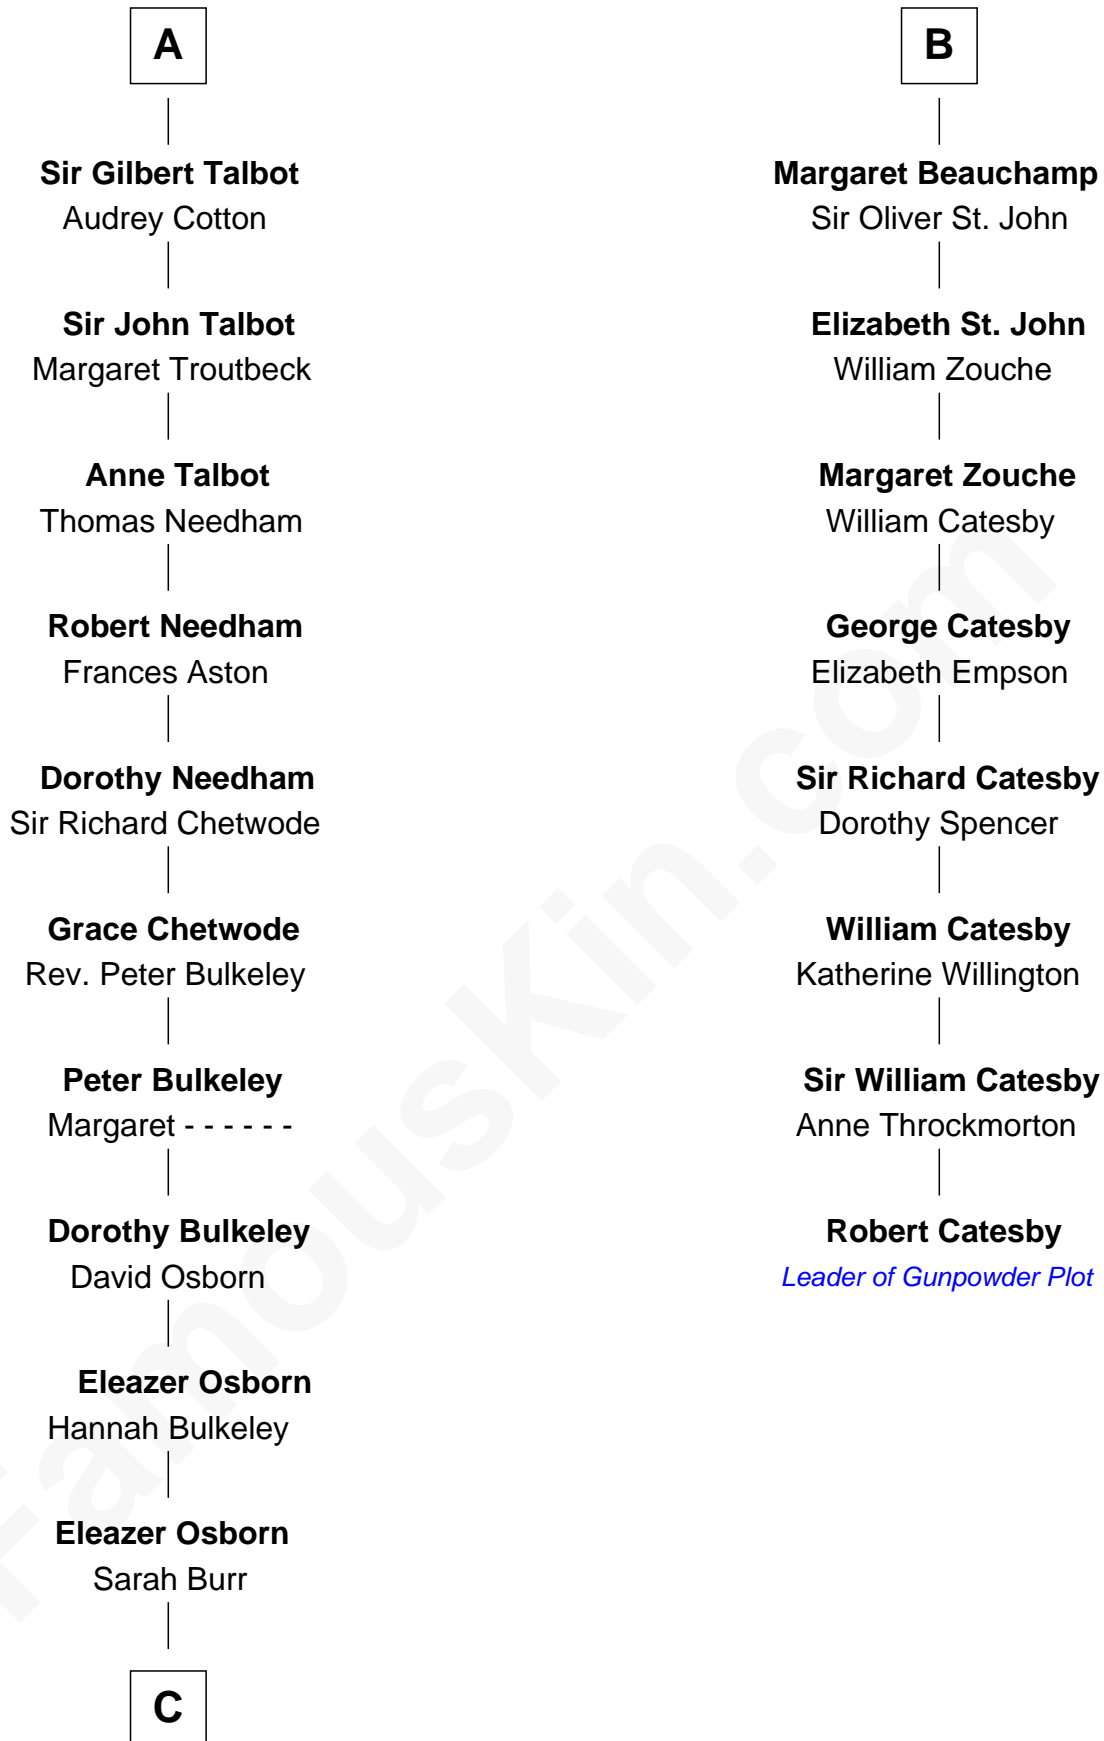

## Relationship Chart of

### Jay Gould

American Railroad "Robber Baron"

14th cousin 5 times removed of

**Robert Catesby**

Leader of Gunpowder Plot

**Sir Humphrey de Bohun**

Maud of Eu

**C**

—  
**Anna Osborn**  
Abraham Gould

—  
**John Burr Gould**  
Mary More

—  
**Jay Gould**  
*"Robber Baron"*

FamousKin.com