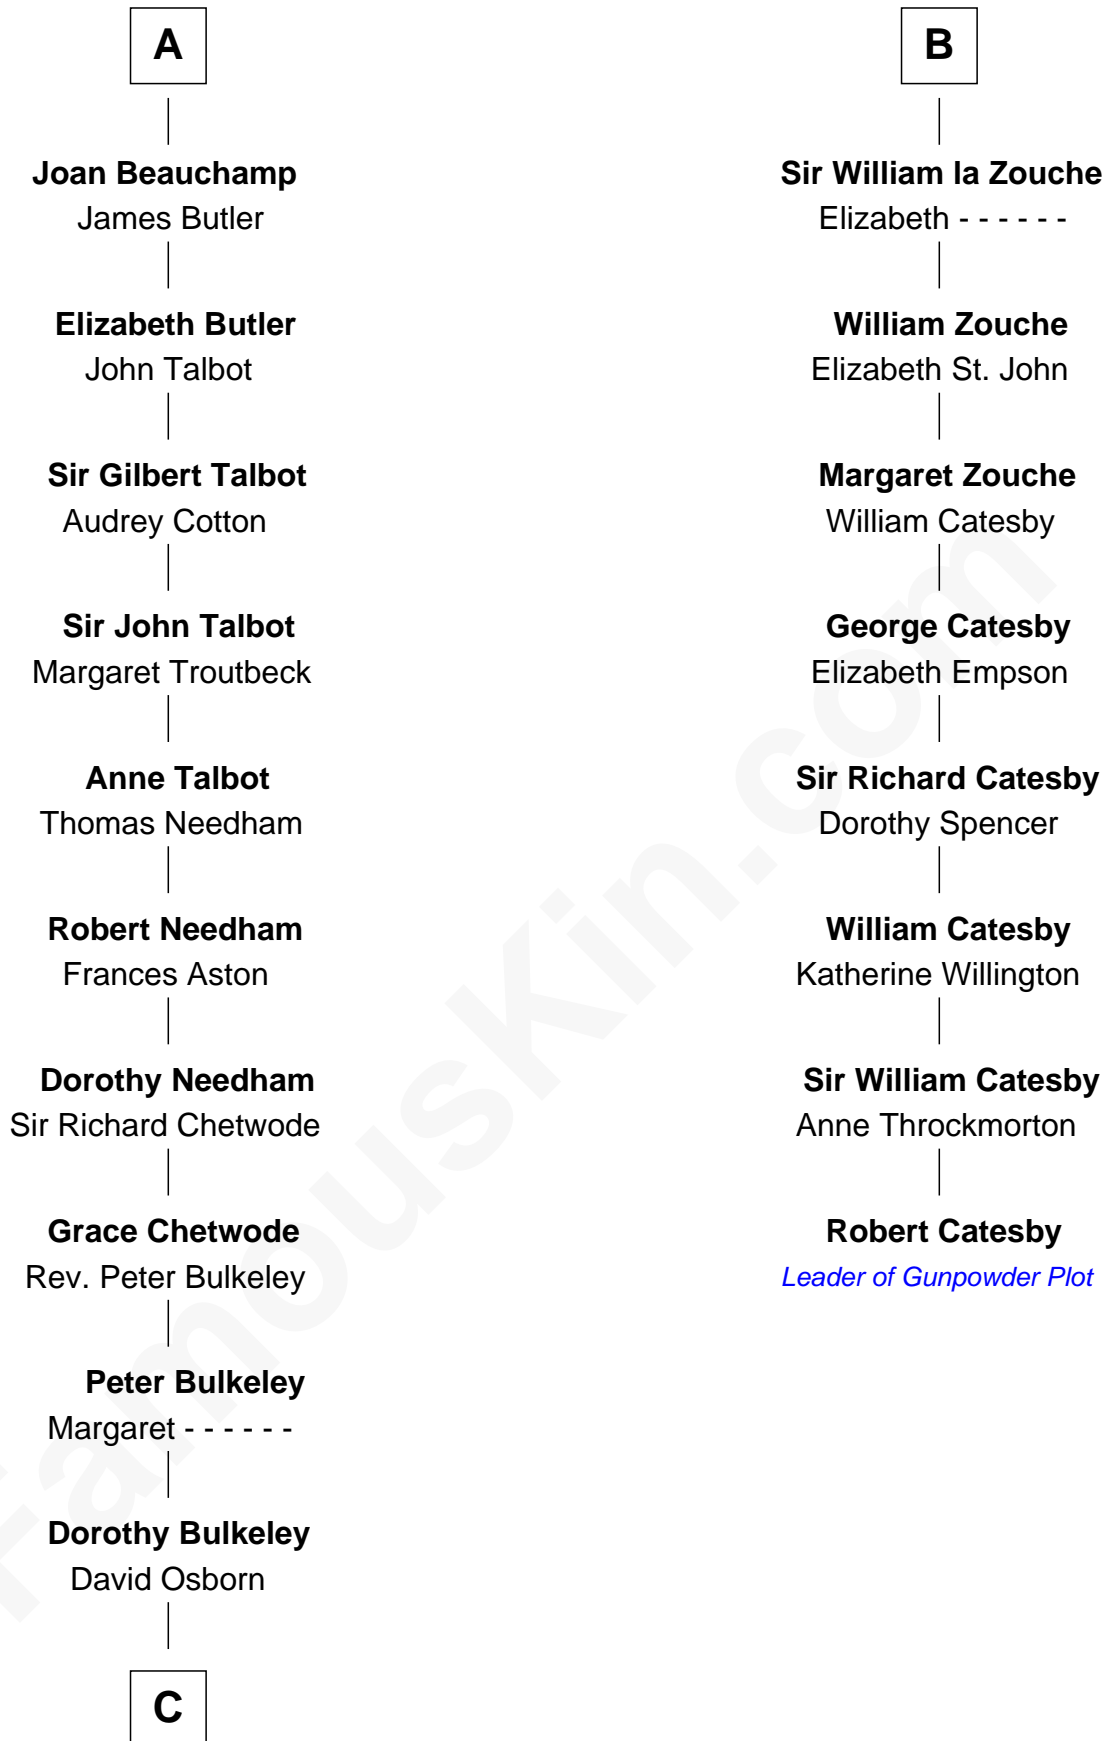

FamousKin.com

Relationship Chart of

Jay Gould

American Railroad "Robber Baron"

14th cousin 7 times removed of

Robert Catesby

Leader of Gunpowder Plot

Richard de Clare
Aoife MacMurrough

C

—
Eleazer Osborn
Hannah Bulkeley

—
Eleazer Osborn
Sarah Burr

—
Anna Osborn
Abraham Gould

—
John Burr Gould
Mary More

—
Jay Gould
"Robber Baron"

FamousKin.com