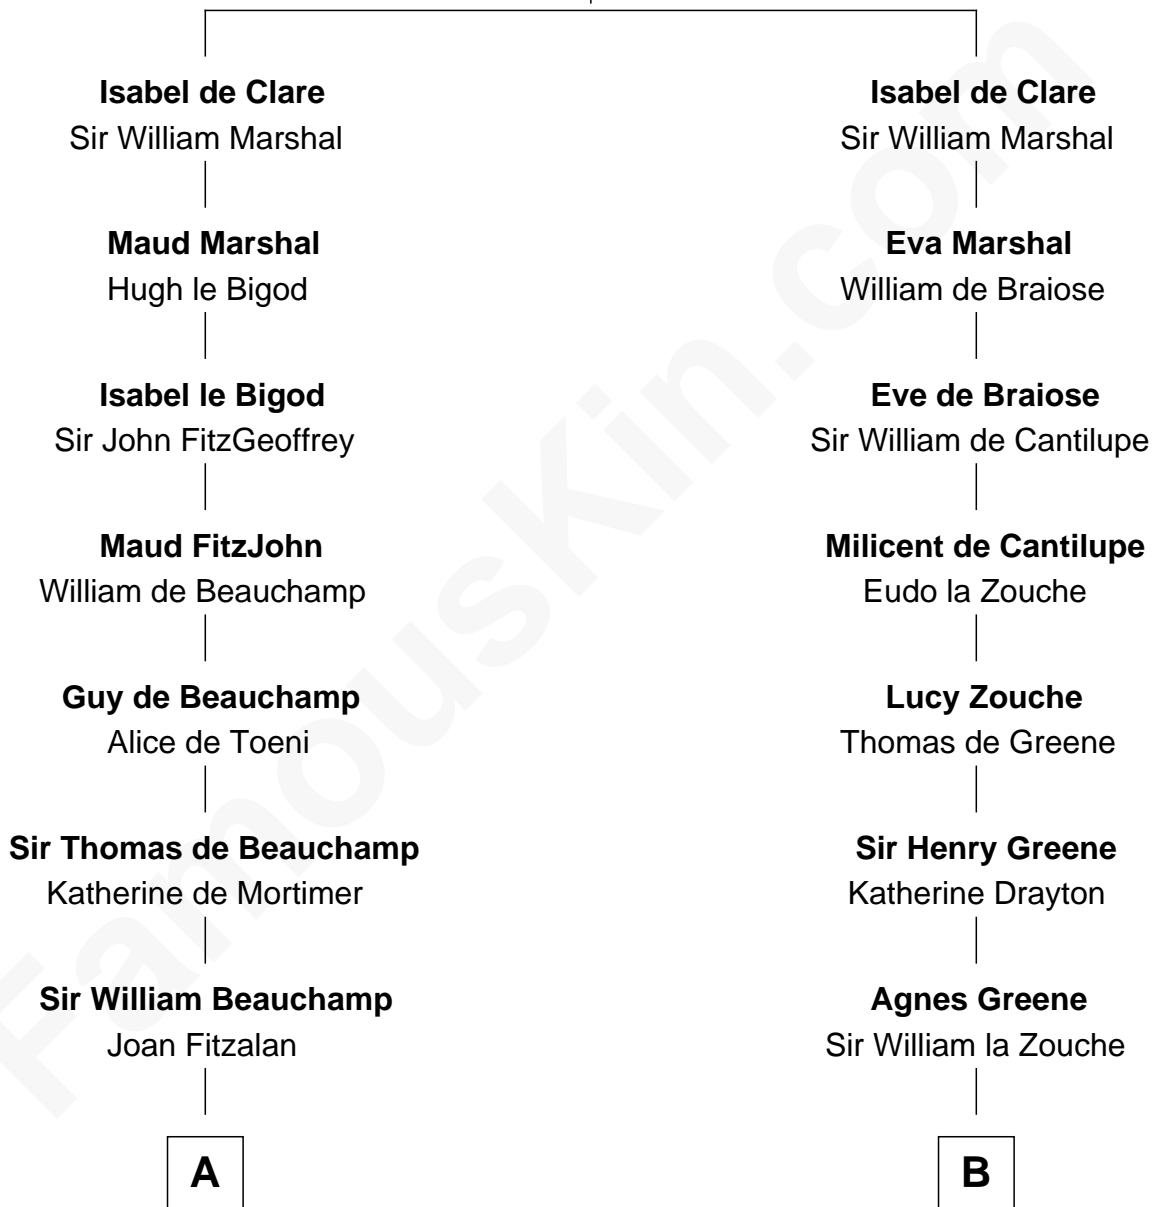

FamousKin.com

Relationship Chart of

Jay Gould

American Railroad "Robber Baron"

14th cousin 7 times removed of

Robert Catesby

Leader of Gunpowder Plot

Richard de Clare
Aoife MacMurrough

C

—
Eleazer Osborn
Hannah Bulkeley

—
Eleazer Osborn
Sarah Burr

—
Anna Osborn
Abraham Gould

—
John Burr Gould
Mary More

—
Jay Gould
"Robber Baron"

FamousKin.com