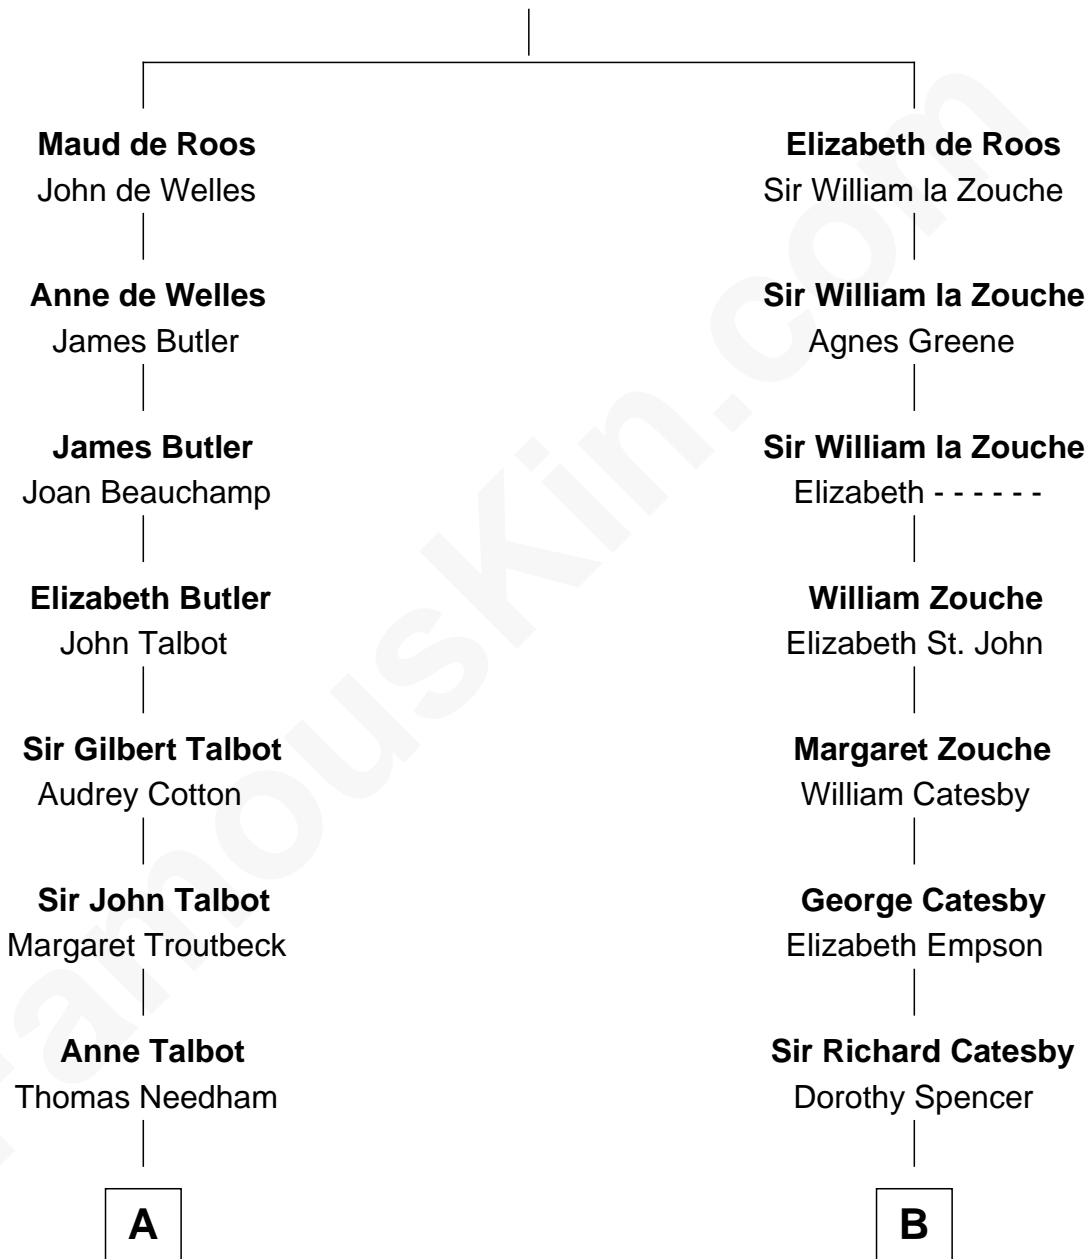

FamousKin.com

Relationship Chart of

Jay Gould

American Railroad "Robber Baron"

9th cousin 7 times removed of

Robert Catesby

Leader of Gunpowder Plot

Sir William de Ros
Margery de Badlesmere

Abraham Gould

John Burr Gould

Mary More

Jay Gould

"Robber Baron"

B

William Catesby

Katherine Willington

Sir William Catesby

Anne Throckmorton

Robert Catesby

Leader of Gunpowder Plot