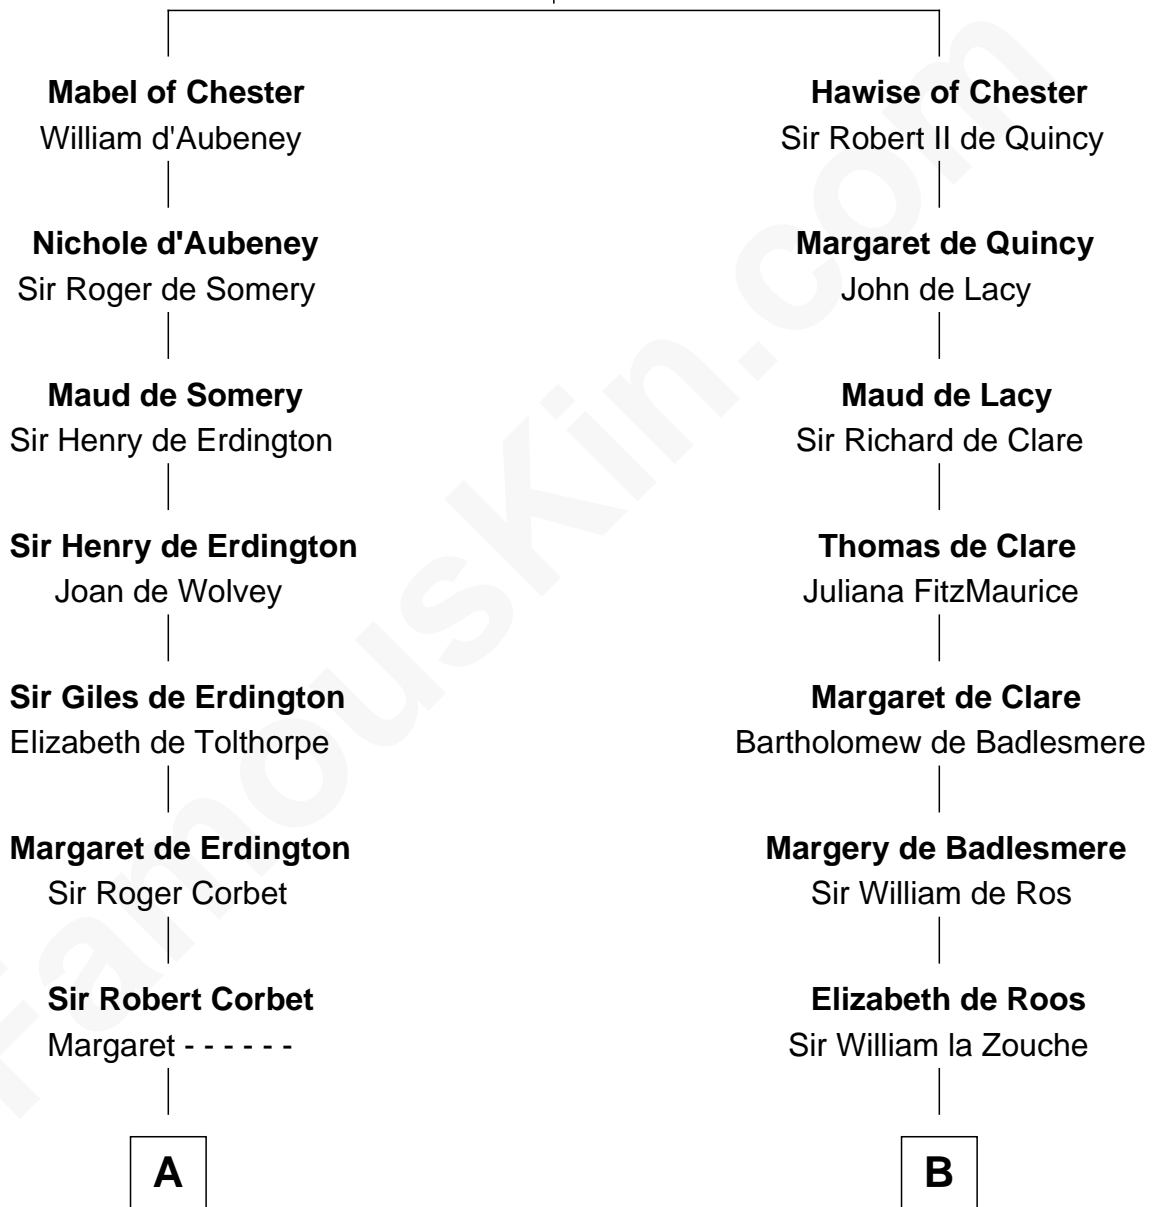

FamousKin.com

Relationship Chart of

Jay Gould

American Railroad "Robber Baron"

15th cousin 4 times removed of

Robert Catesby

Leader of Gunpowder Plot

Hugh de Kevelioc
Bertrade de Montfort

C

—
Anna Osborn
Abraham Gould

—
John Burr Gould
Mary More

—
Jay Gould
"Robber Baron"

FamousKin.com