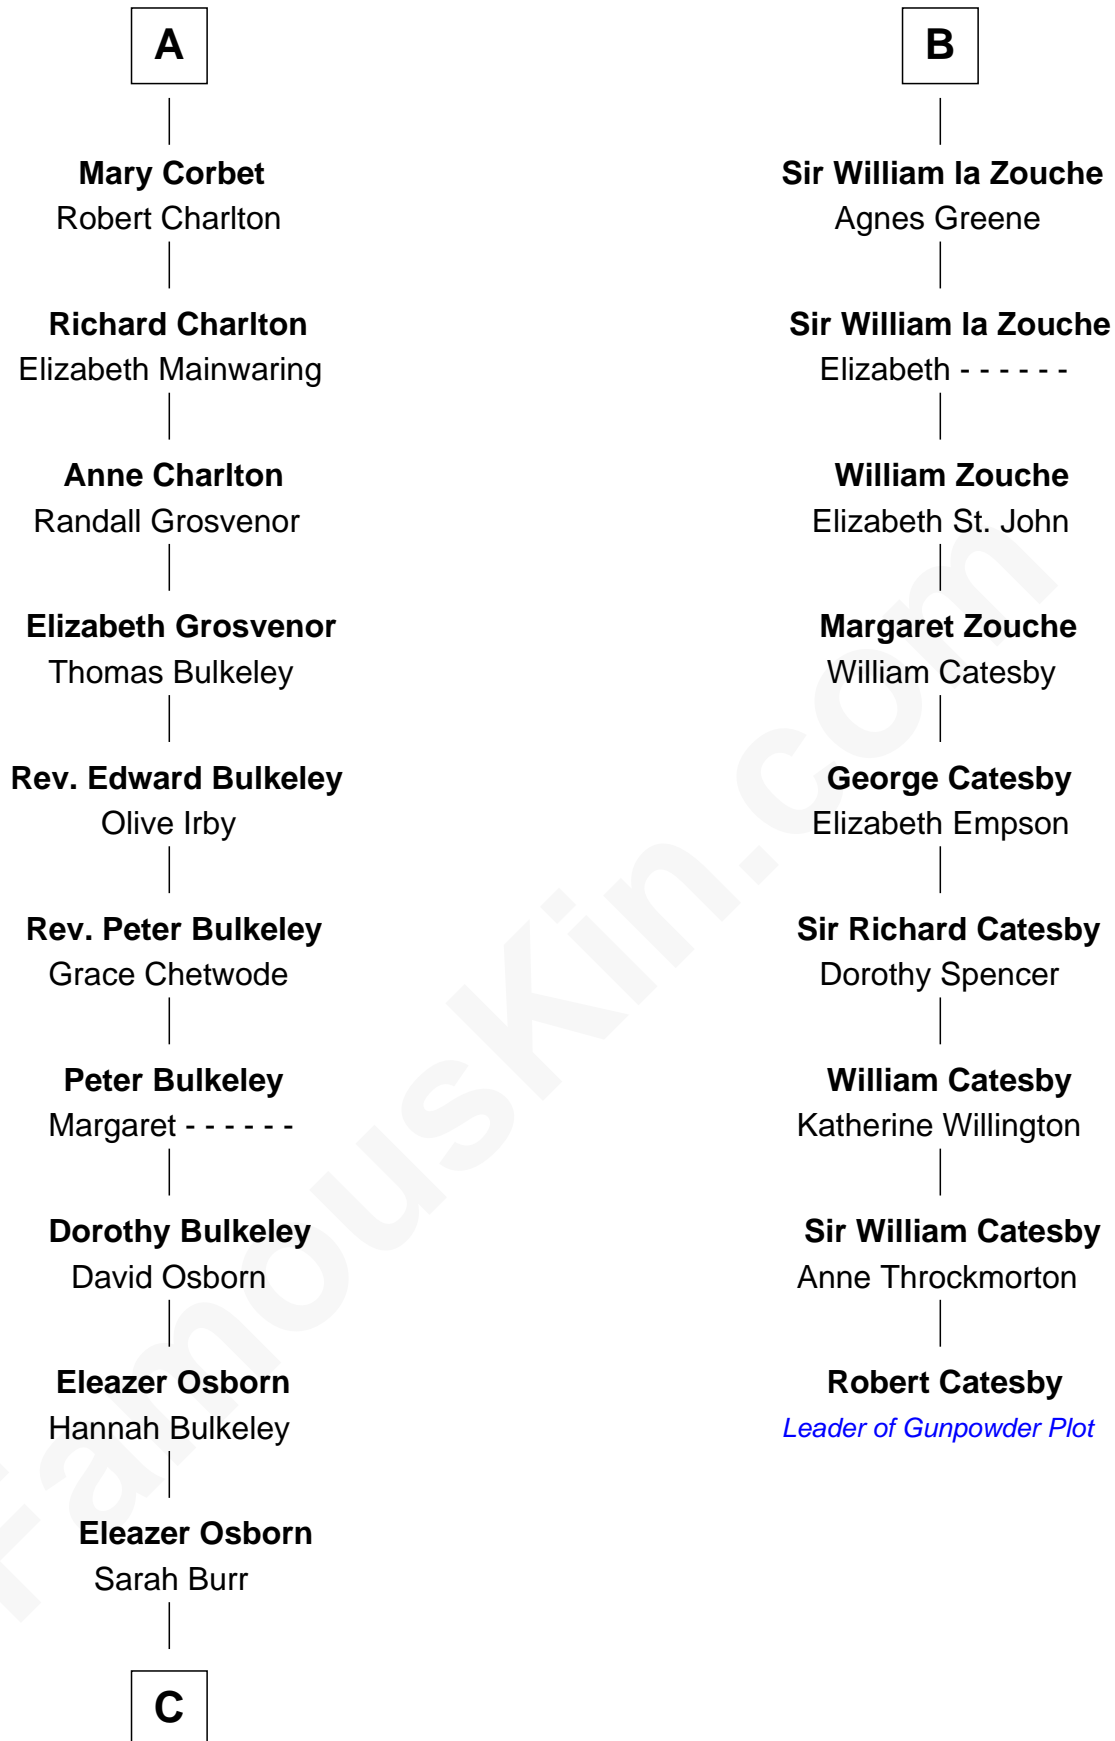

FamousKin.com

Relationship Chart of

Jay Gould

American Railroad "Robber Baron"

15th cousin 4 times removed of

Robert Catesby

Leader of Gunpowder Plot

Hugh de Kevelioc
Bertrade de Montfort

C

—
Anna Osborn
Abraham Gould

—
John Burr Gould
Mary More

—
Jay Gould
"Robber Baron"

FamousKin.com